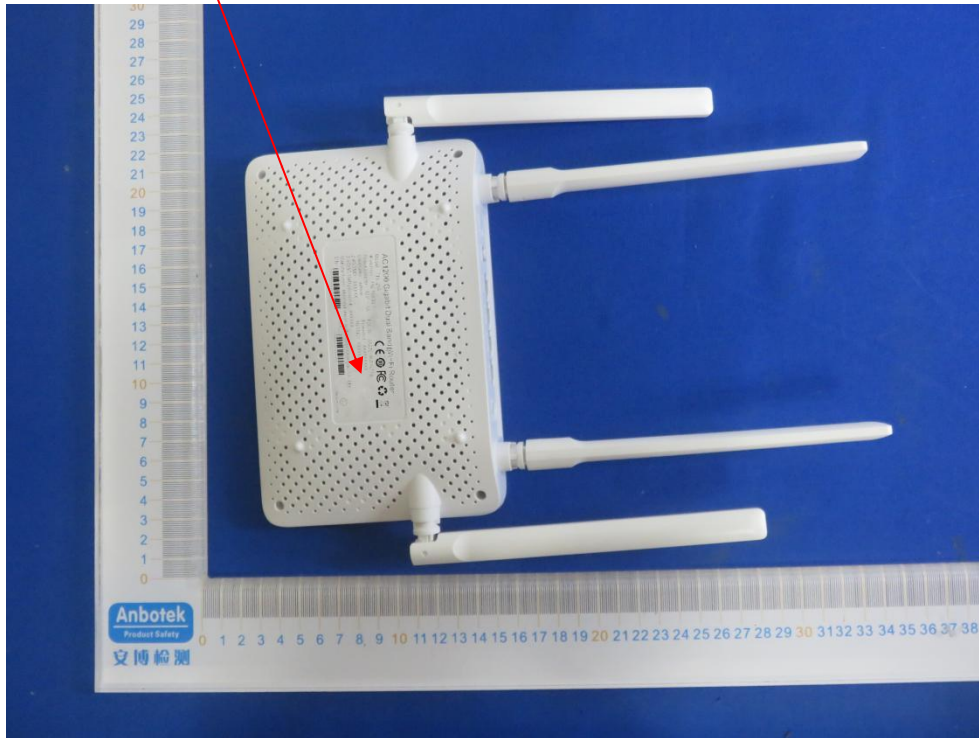

Label Location On EUT

Label

Product Name: AC1200 Gigabit Dual Band Wi-Fi Router

Model No.: T18-21A

FCC ID: 2A22E-WWYLT18

This device complies with Part 15 of the FCC Rules. Operation is subject to the following two conditions:

- (1) This device may not cause harmful interference, and
- (2) This device must accept any interference received, including interference that may cause undesired operation.