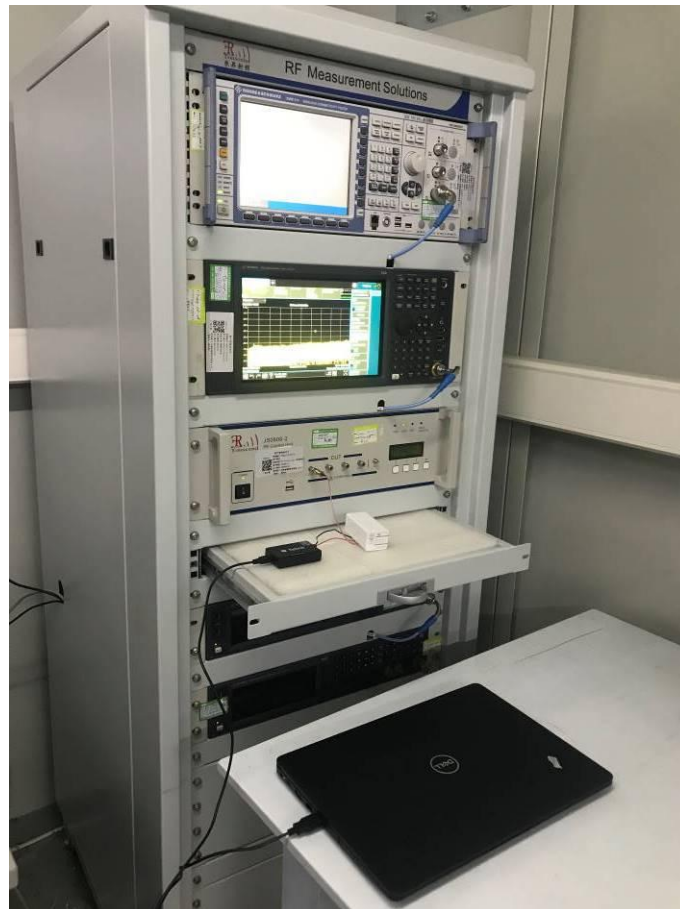

Attachment 3:

Test Setup Photo

Description: AC Conducted Emissions Measurement

Description: Radiated Emission Test Setup for 30MHz ~ 1GHz

Description: Radiated Emission Test Setup for Above 1GHz

Description: Conducted Test Setup Photo