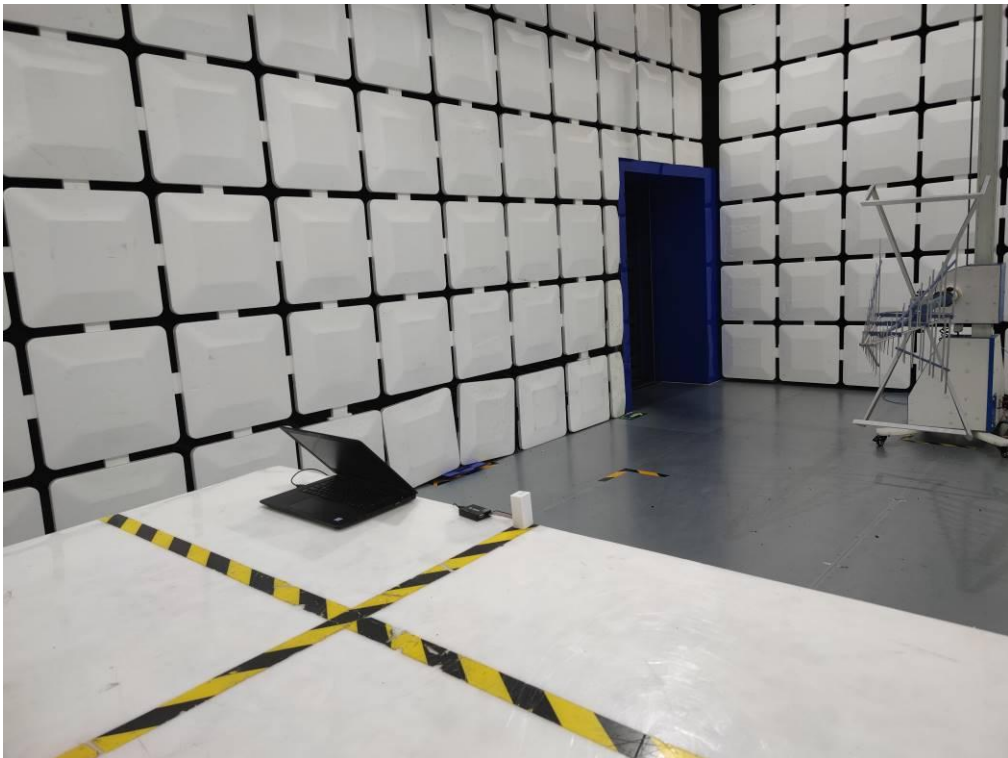

Attachment 3:

Test Setup Photo

Description: AC Conducted Emissions Measurement

Description: Radiated Emission Test Setup for 30MHz ~ 1GHz

Description: Radiated Emission Test Setup for Above 1GHz

Description: Conducted Test Setup Photo