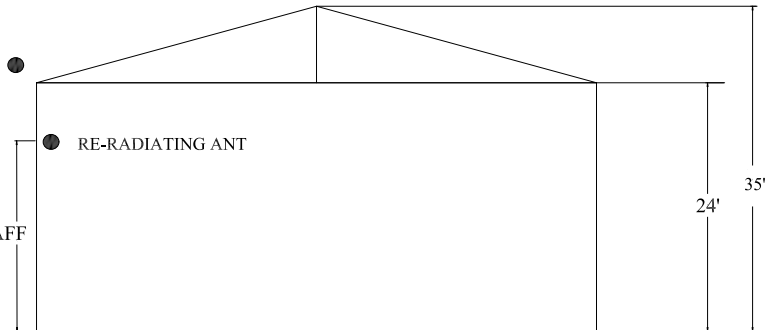

124'

HANGER

146'

DONOR ANT ●

PLAN VIEW

DONOR ANT-
COLOCATED WITH
AIRCRAFT BASE
STATION ANT ●

21' AFF

RE-RADIATING ANT ●

24'

35'

ELEVATION