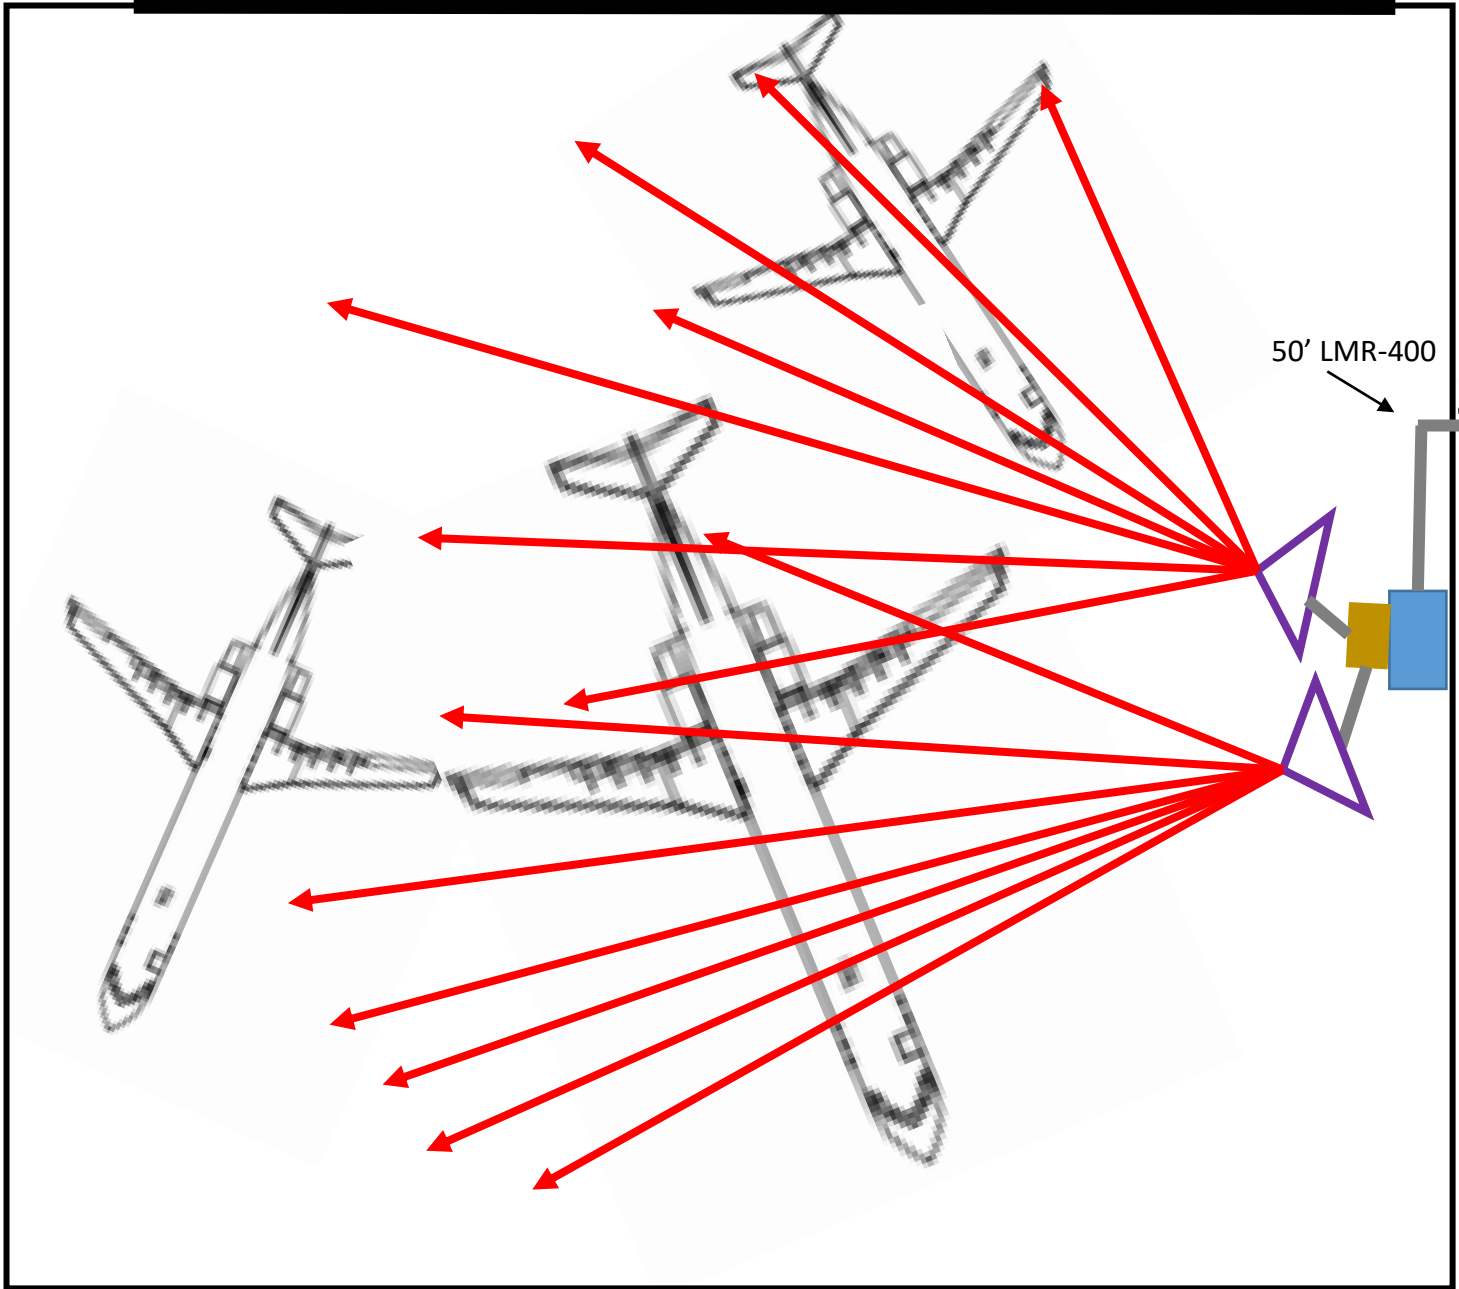

86'

200'

KEY

- Amplifier
- 1x2 Splitter
- Re-transmit Antenna
- Cable
- External antenna