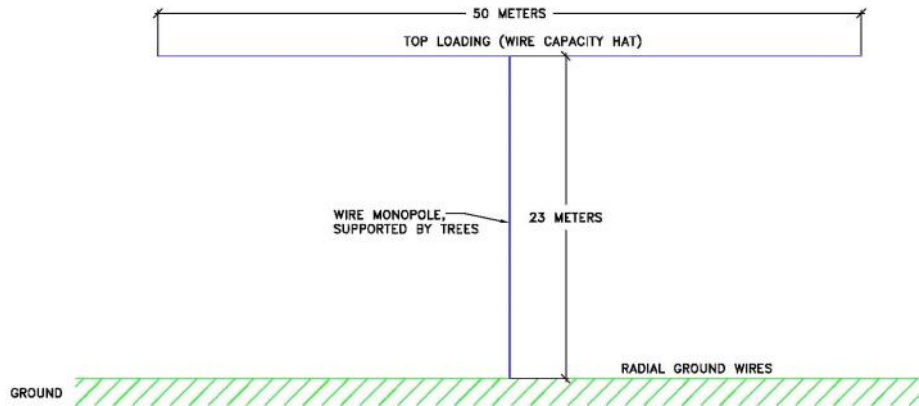

0260-EX-PL-2013
Warren H. Ziegler
157 Plain Rd
Wayland, MA

Antenna Sketch for Wayland, MA location
157 Plain Rd
NL 42-21-55
WL 71-20-08