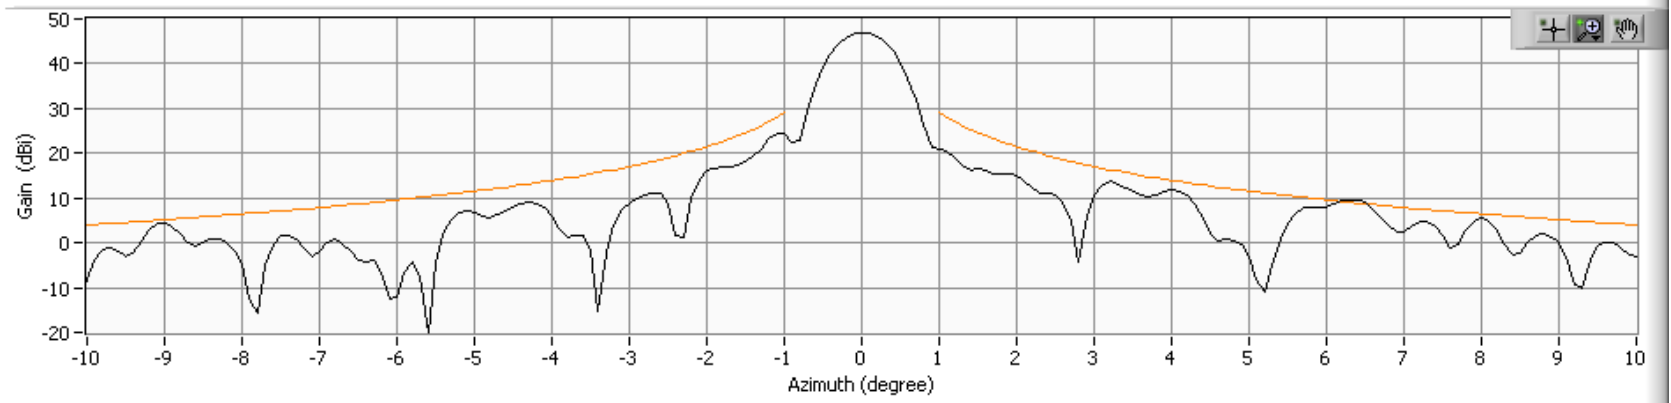

29000 MHz Azimuth RR (ITU-R S.580-6 Gain)

29500 MHz Azimuth RR (ITU-R S.580-6 Gain)

30000 MHz Azimuth RR (ITU-R S.580-6 Gain)

19200 MHz Azimuth LL (ITU-R S.580-6 Gain)

19700 MHz Azimuth LL (ITU-R S.580-6 Gain)

20200 MHz Azimuth LL (ITU-R S.580-6 Gain)