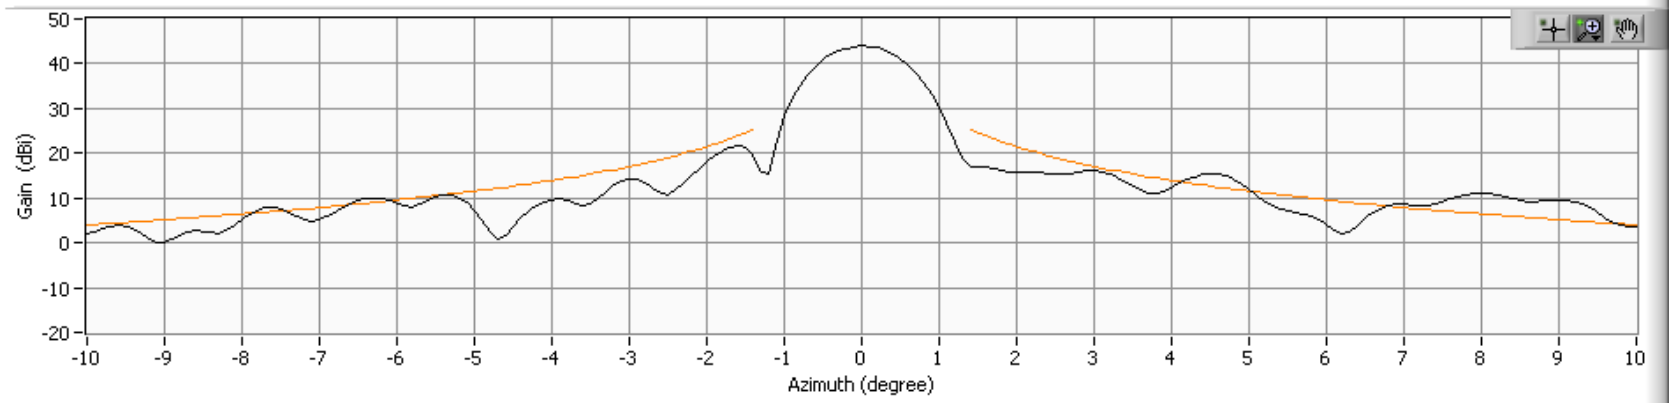

29000 MHz Azimuth RR (ITU-R S.580-6 Gain)

29500 MHz Azimuth RR (ITU-R S.580-6 Gain)

30000 MHz Azimuth RR (ITU-R S.580-6 Gain)

19200 MHz Azimuth LL (ITU-R S.580-6 Gain)

19700 MHz Azimuth LL (ITU-R S.580-6 Gain)

20200 MHz Azimuth LL (ITU-R S.580-6 Gain)