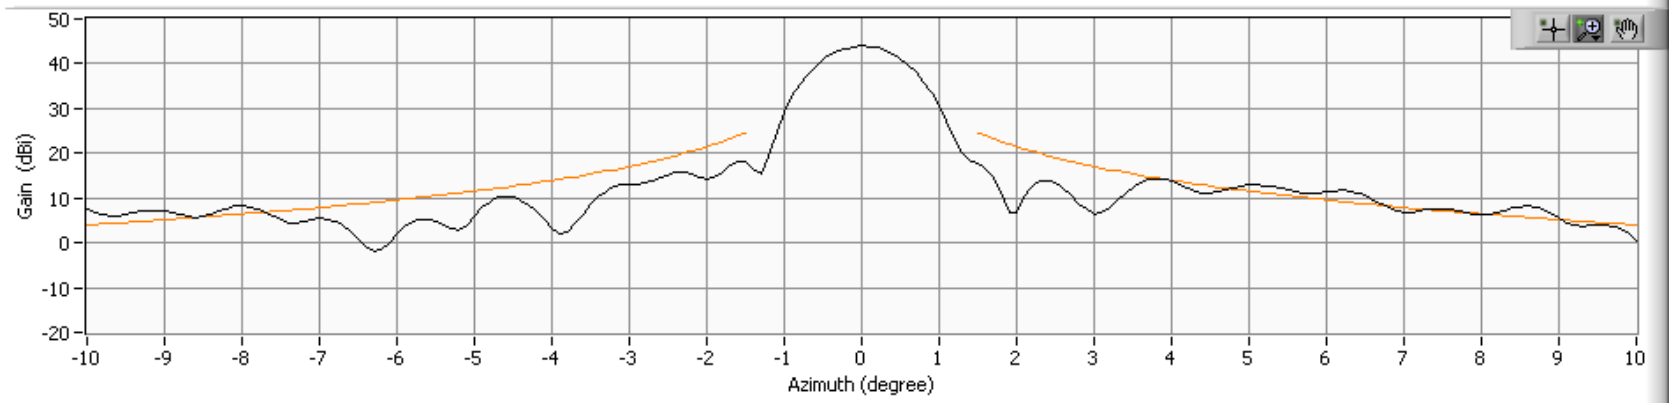

29000 MHz Azimuth RR (ITU-R S.580-6 Gain)

29500 MHz Azimuth RR (ITU-R S.580-6 Gain)

30000 MHz Azimuth RR (ITU-R S.580-6 Gain)

19200 MHz Azimuth LL (ITU-R S.580-6 Gain)

19700 MHz Azimuth LL (ITU-R S.580-6 Gain)

20200 MHz Azimuth LL (ITU-R S.580-6 Gain)