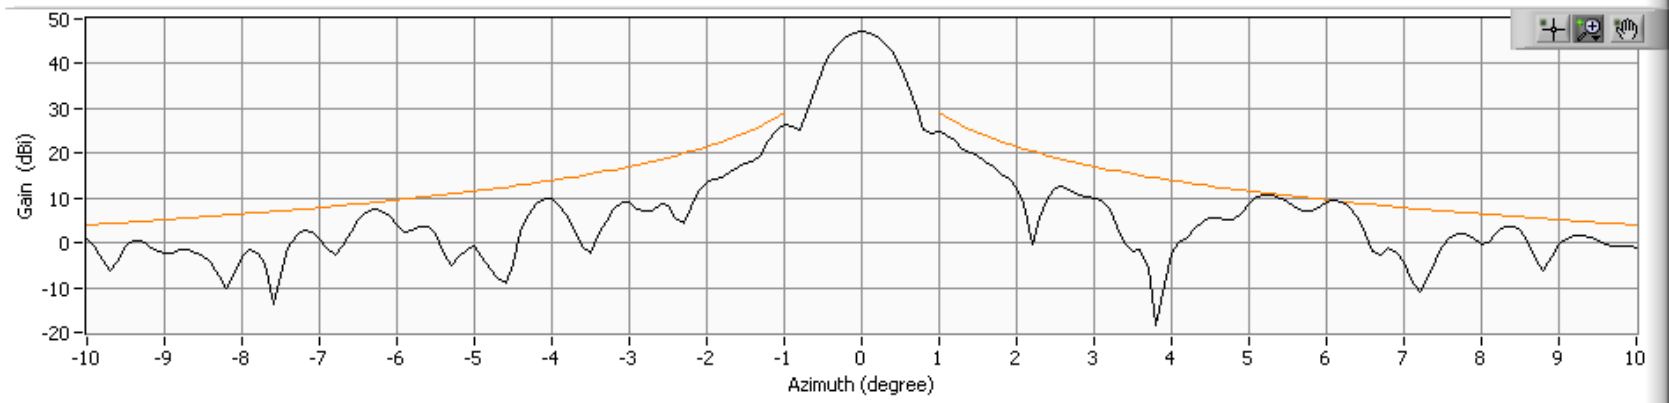

29000 MHz Azimuth RR (ITU-R S.580-6 Gain)

29500 MHz Azimuth RR (ITU-R S.580-6 Gain)

30000 MHz Azimuth RR (ITU-R S.580-6 Gain)

19200 MHz Azimuth LL (ITU-R S.580-6 Gain)

19700 MHz Azimuth LL (ITU-R S.580-6 Gain)

20200 MHz Azimuth LL (ITU-R S.580-6 Gain)