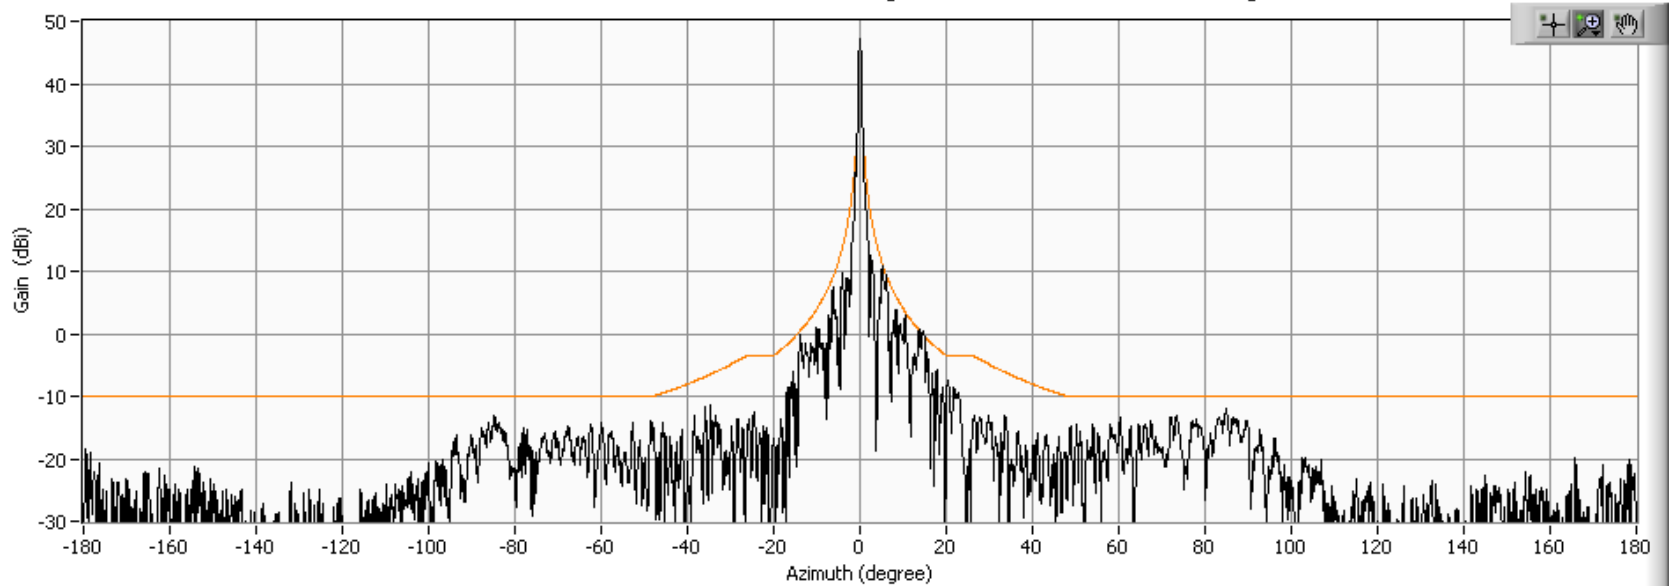

29000 MHz Azimuth RR (ITU-R S.580-6 Gain)

29500 MHz Azimuth RR (ITU-R S.580-6 Gain)

30000 MHz Azimuth RR (ITU-R S.580-6 Gain)

19200 MHz Azimuth LL (ITU-R S.580-6 Gain)

19700 MHz Azimuth LL (ITU-R S.580-6 Gain)

20200 MHz Azimuth LL (ITU-R S.580-6 Gain)