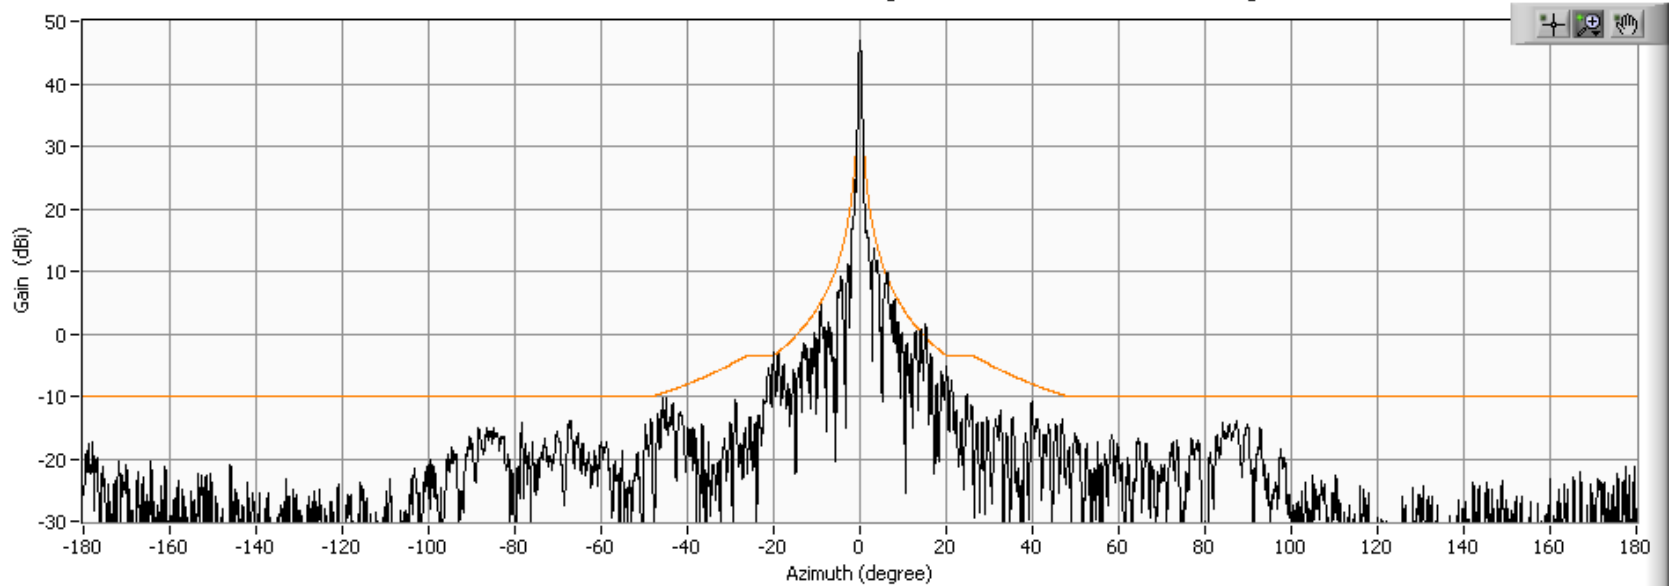

29000 MHz Azimuth RR (ITU-R S.580-6 Gain)

29500 MHz Azimuth RR (ITU-R S.580-6 Gain)

30000 MHz Azimuth RR (ITU-R S.580-6 Gain)

19200 MHz Azimuth LL (ITU-R S.580-6 Gain)

19700 MHz Azimuth LL (ITU-R S.580-6 Gain)

20200 MHz Azimuth LL (ITU-R S.580-6 Gain)