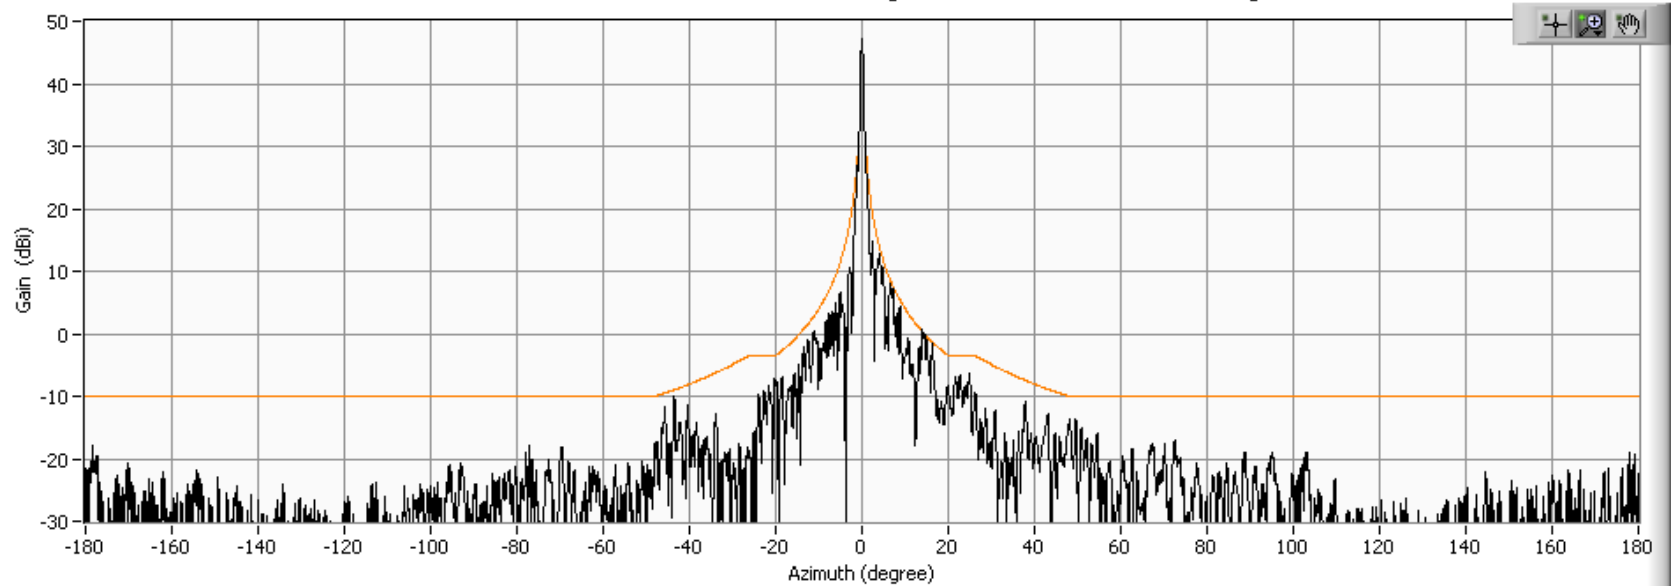

29000 MHz Azimuth RR (ITU-R S.580-6 Gain)

29500 MHz Azimuth RR (ITU-R S.580-6 Gain)

30000 MHz Azimuth RR (ITU-R S.580-6 Gain)

19200 MHz Azimuth LL (ITU-R S.580-6 Gain)

19700 MHz Azimuth LL (ITU-R S.580-6 Gain)

20200 MHz Azimuth LL (ITU-R S.580-6 Gain)