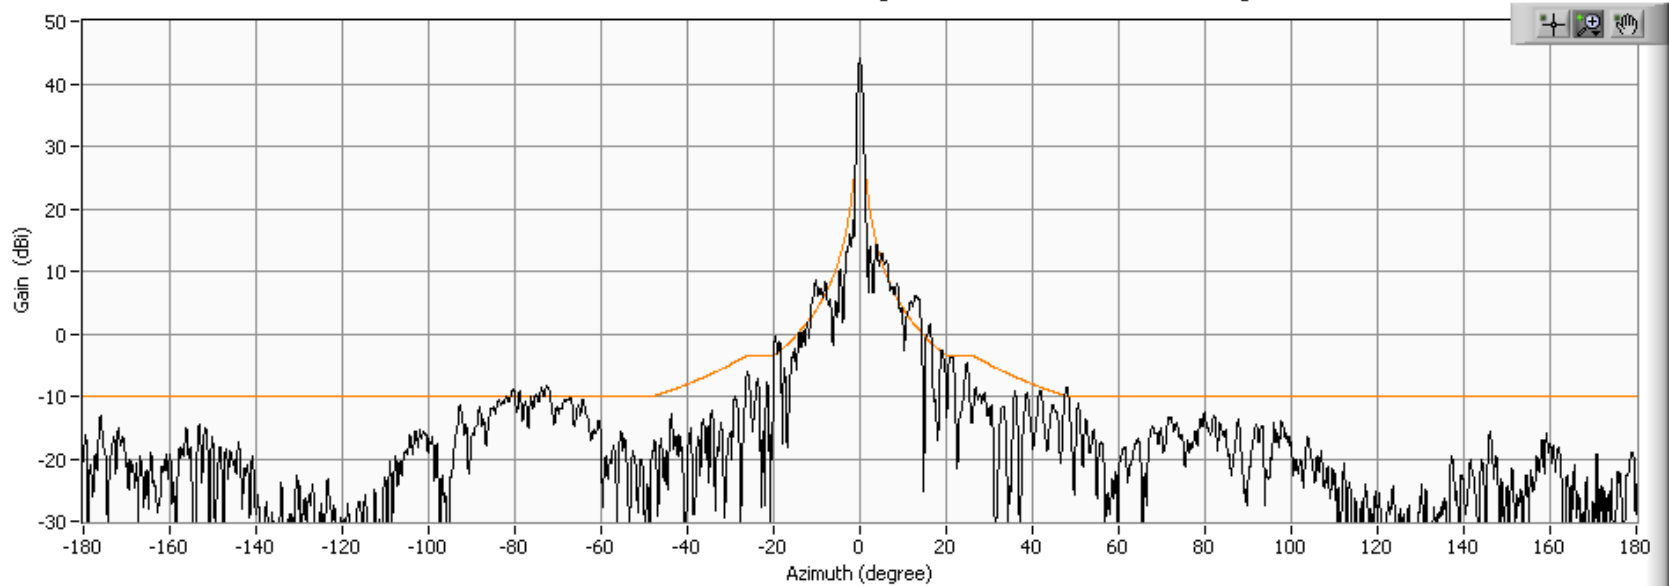

29000 MHz Azimuth RR (ITU-R S.580-6 Gain)

29500 MHz Azimuth RR (ITU-R S.580-6 Gain)

30000 MHz Azimuth RR (ITU-R S.580-6 Gain)

19200 MHz Azimuth LL (ITU-R S.580-6 Gain)

19700 MHz Azimuth LL (ITU-R S.580-6 Gain)

20200 MHz Azimuth LL (ITU-R S.580-6 Gain)