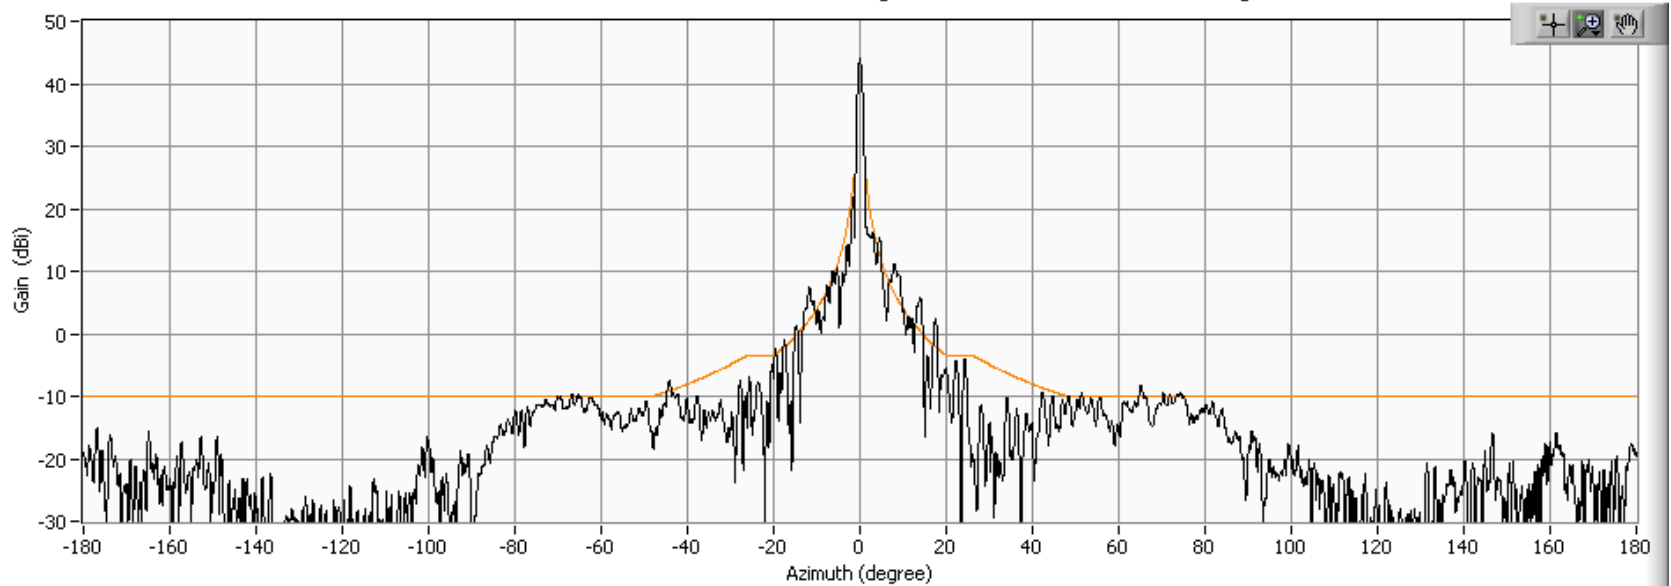

29000 MHz Azimuth RR (ITU-R S.580-6 Gain)

29500 MHz Azimuth RR (ITU-R S.580-6 Gain)

30000 MHz Azimuth RR (ITU-R S.580-6 Gain)

19200 MHz Azimuth LL (ITU-R S.580-6 Gain)

19700 MHz Azimuth LL (ITU-R S.580-6 Gain)

20200 MHz Azimuth LL (ITU-R S.580-6 Gain)