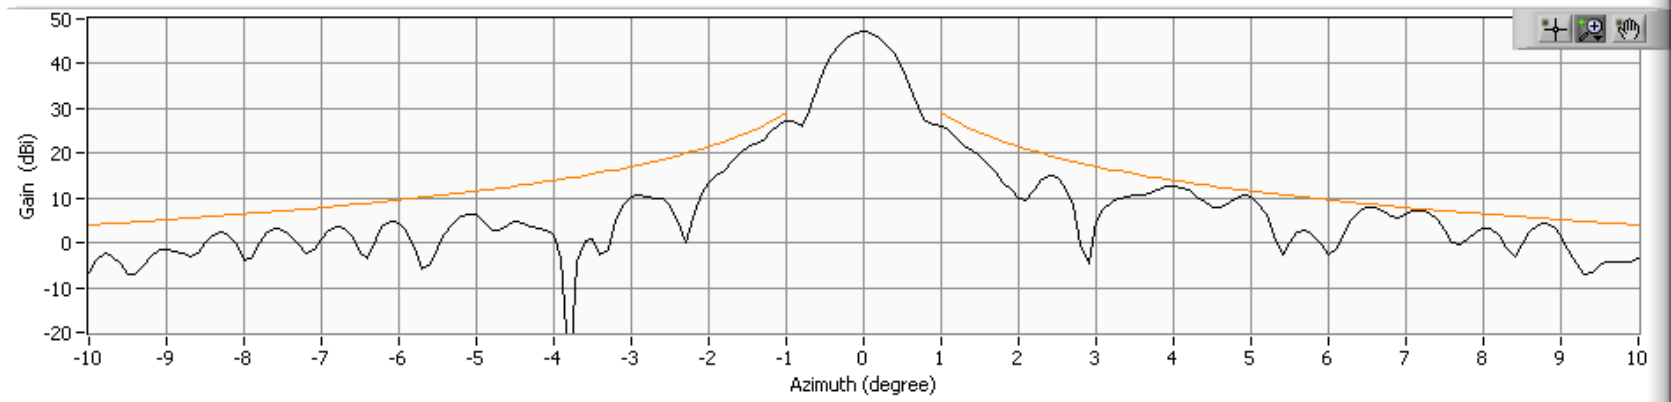

29000 MHz Azimuth RR (ITU-R S.580-6 Gain)

29500 MHz Azimuth RR (ITU-R S.580-6 Gain)

30000 MHz Azimuth RR (ITU-R S.580-6 Gain)

19200 MHz Azimuth LL (ITU-R S.580-6 Gain)

19700 MHz Azimuth LL (ITU-R S.580-6 Gain)

20200 MHz Azimuth LL (ITU-R S.580-6 Gain)