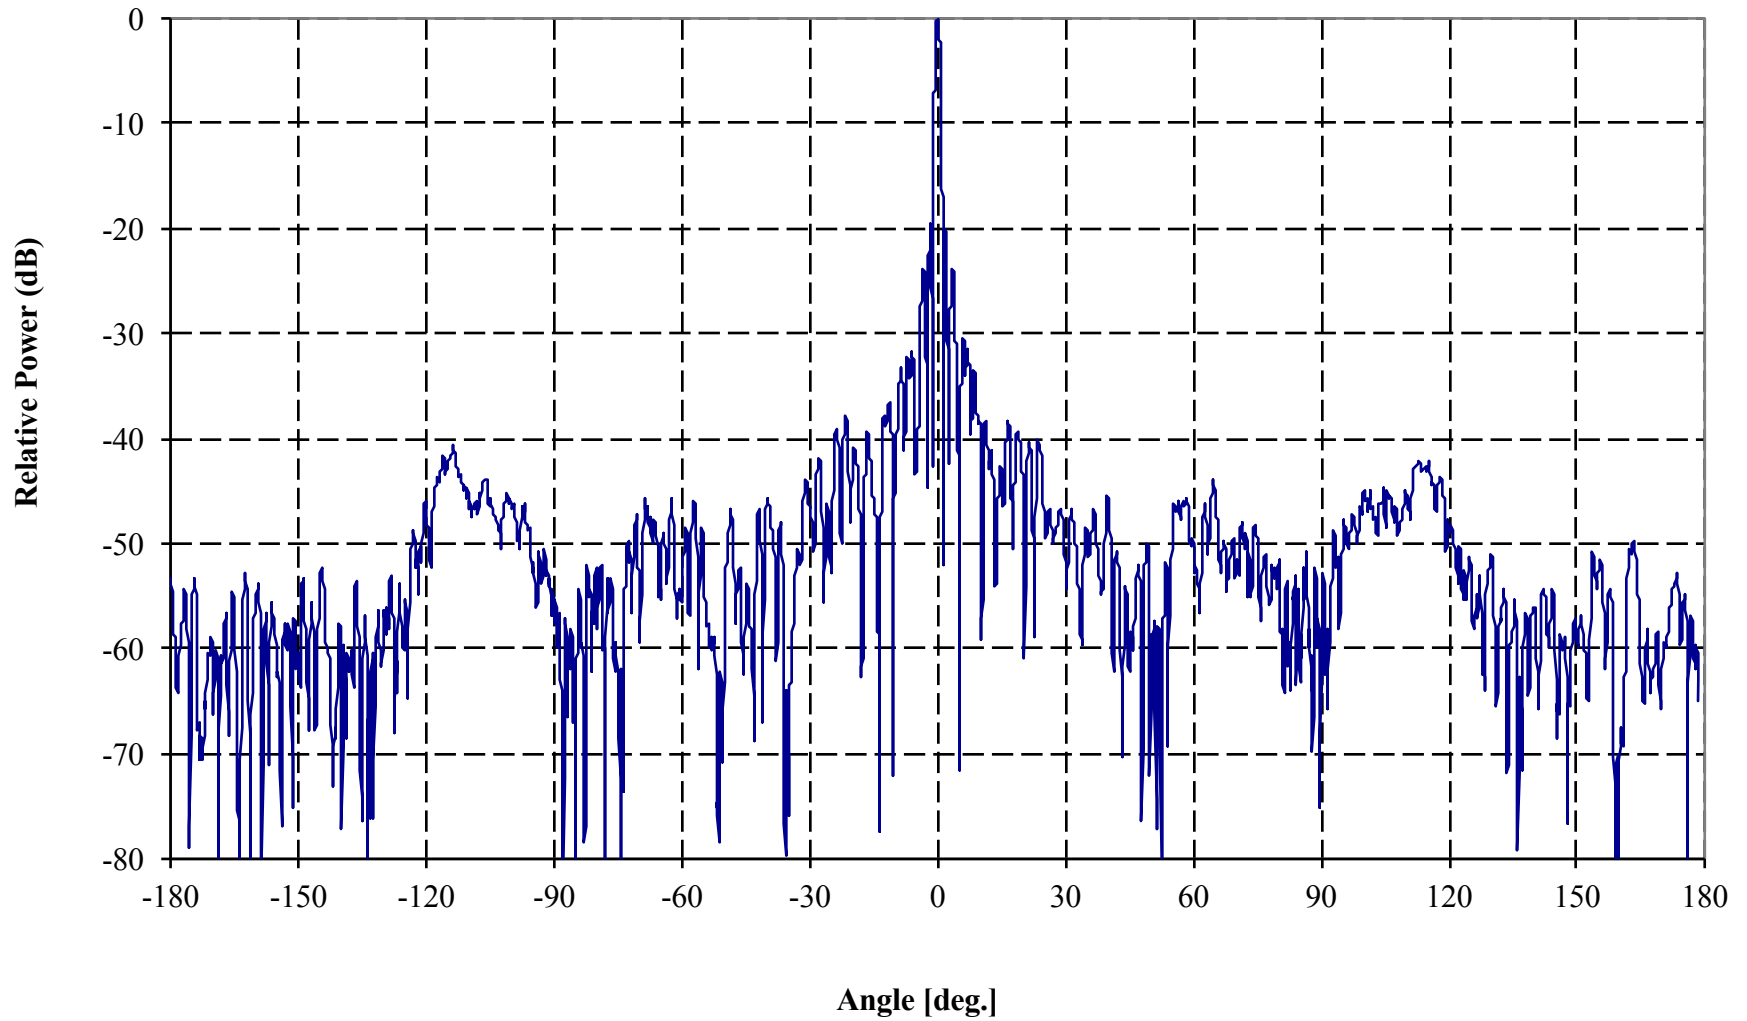

**SII 9.1 M P/N 721676-001 Azimuth Plane @2.042 GHz Rev: RHC Only Xmit: Vertical Ground Reflection
Range Pattern #125252**

**SII 09.1 M P/N 721676-001 Elevation Plane @2.042 GHz Rcv: RHC Only Xmit: Vertical Ground
Reflection Range Pattern #125253**

SII 9.1 M P/N 721676-001 Azimuth Plane @2.052 GHz Rev: RHC Only Xmit: RHC Grn. Refl. Range Pattern #125251

SII 9.1 M P/N 721676-001 Elevation Plane @2.052 GHz Rev: RHC Only Xmit: RHC Grn.Refl.Range Pattern
#125254