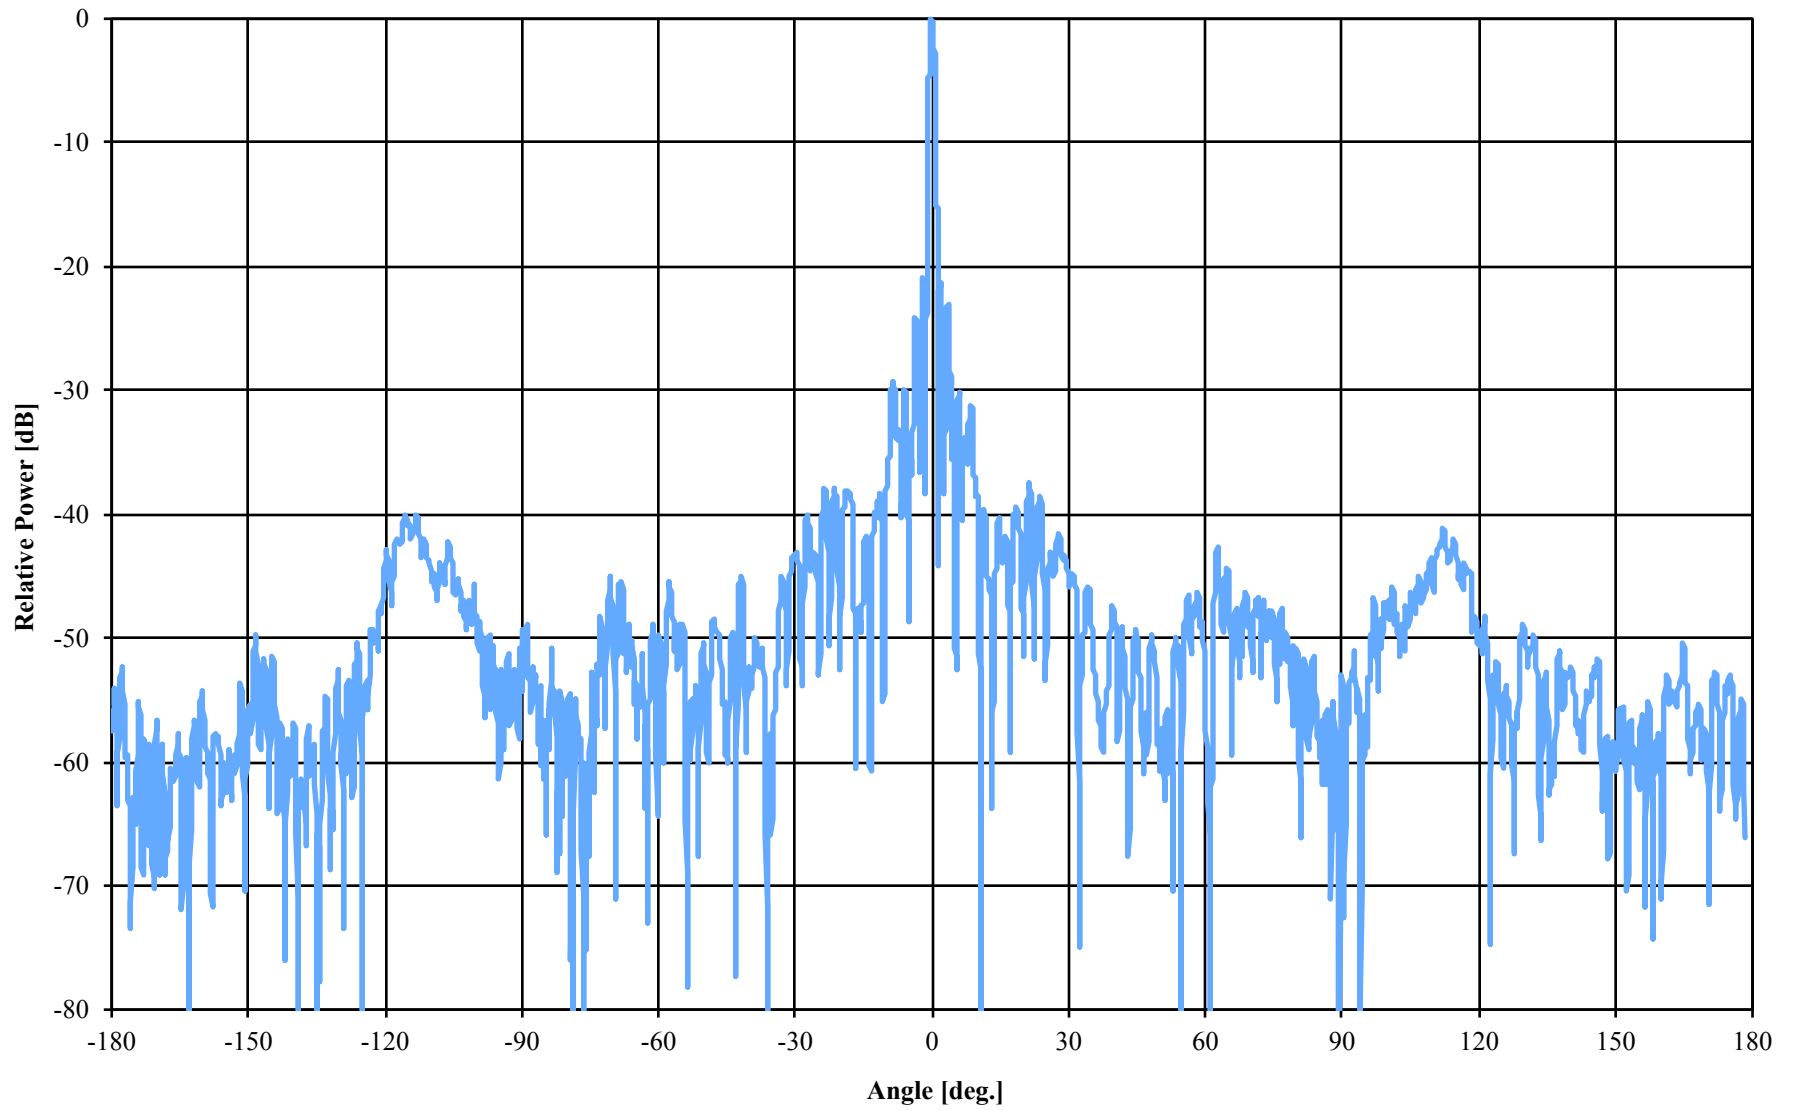

**SII 9.1 M P/N 721676-001 Azimuth Plane @2.042 GHz Rev: RHC Only Xmit: Vertical Ground Reflection
Range Pattern #125252**

**SII 09.1 M P/N 721676-001 Elevation Plane @2.042 GHz Rcv: RHC Only Xmit: Vertical Ground
Reflection Range Pattern #125253**

SII 9.1 M P/N 721676-001 Azimuth Plane @2.052 GHz Rev: RHC Only Xmit: RHC Grn. Refl. Range Pattern #125251

SII 9.1 M P/N 721676-001 Elevation Plane @2.052 GHz Rev: RHC Only Xmit: RHC Grn.Refl.Range Pattern
#125254