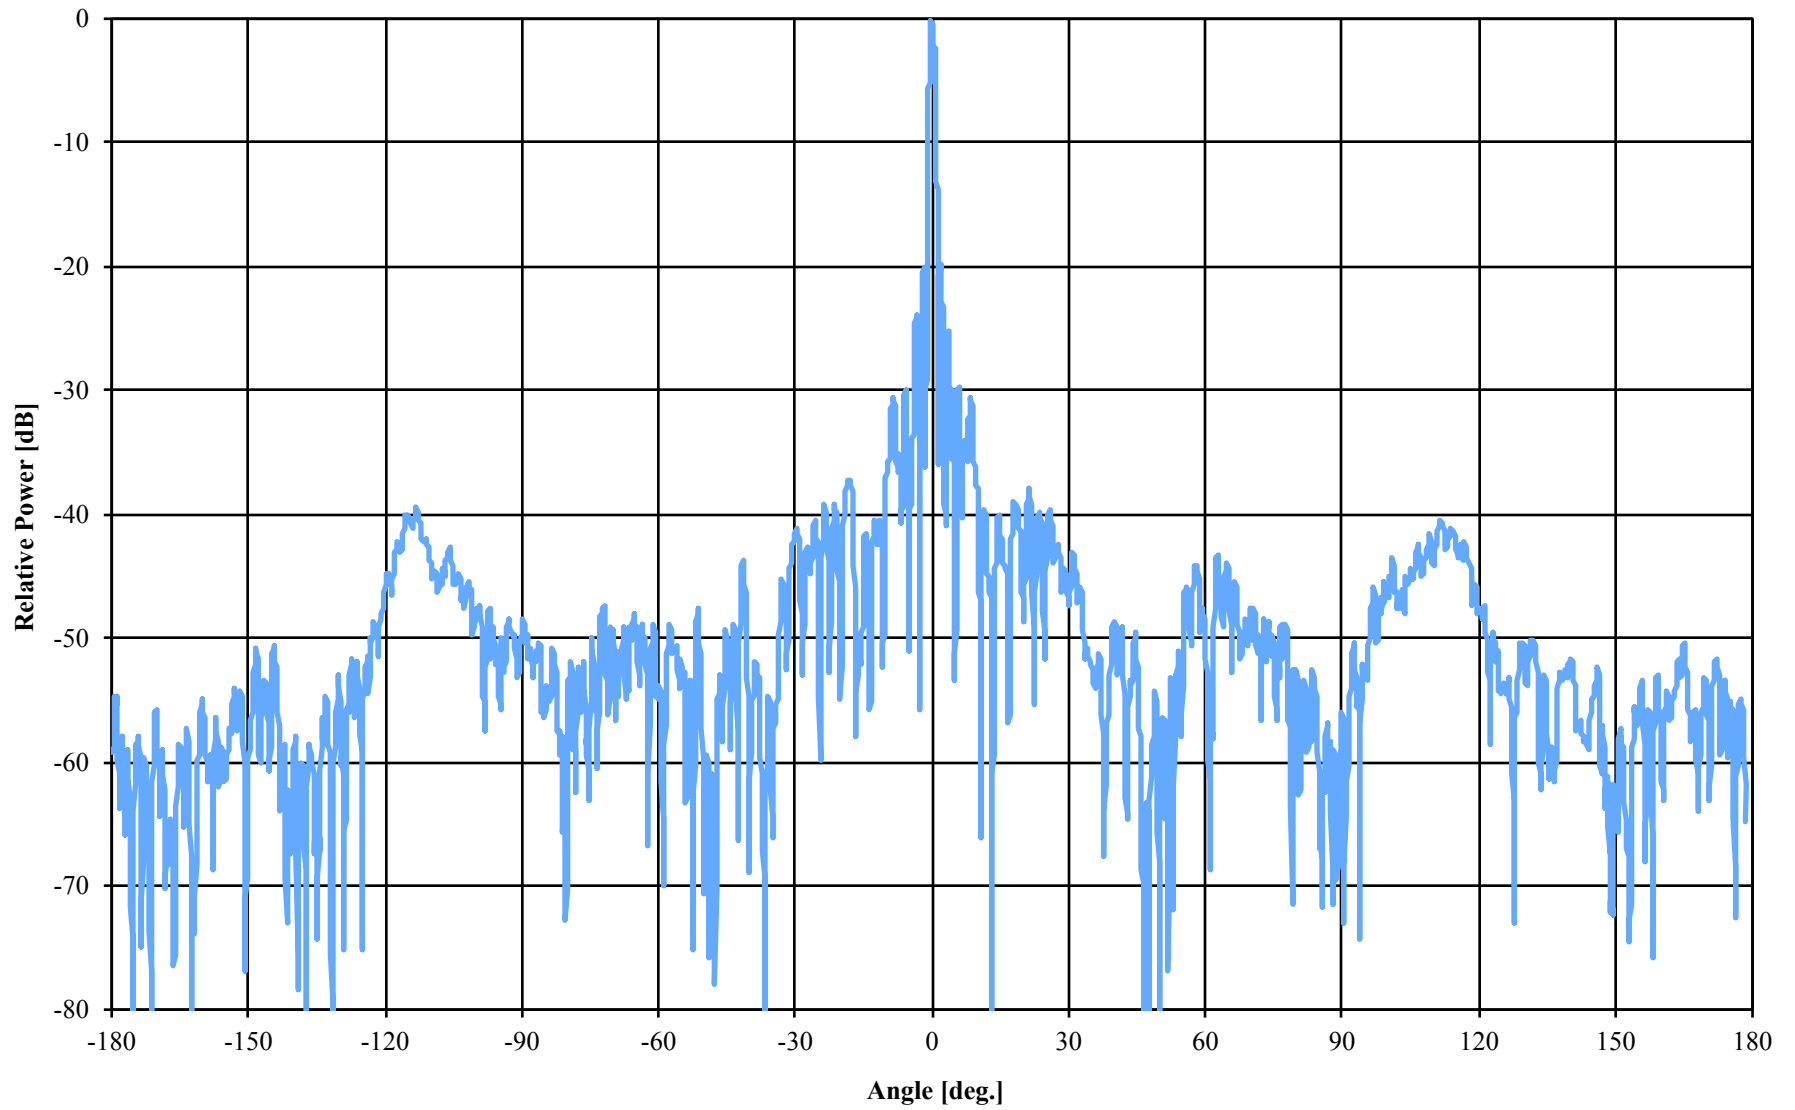

**SII 9.1 M P/N 721676-001 Azimuth Plane @2.042 GHz Rev: RHC Only Xmit: Vertical Ground Reflection
Range Pattern #125252**

**SII 09.1 M P/N 721676-001 Elevation Plane @2.042 GHz Rcv: RHC Only Xmit: Vertical Ground
Reflection Range Pattern #125253**

SII 9.1 M P/N 721676-001 Azimuth Plane @2.052 GHz Rev: RHC Only Xmit: RHC Grn. Refl. Range Pattern #125251

SII 9.1 M P/N 721676-001 Elevation Plane @2.052 GHz Rev: RHC Only Xmit: RHC Grn.Refl.Range Pattern
#125254