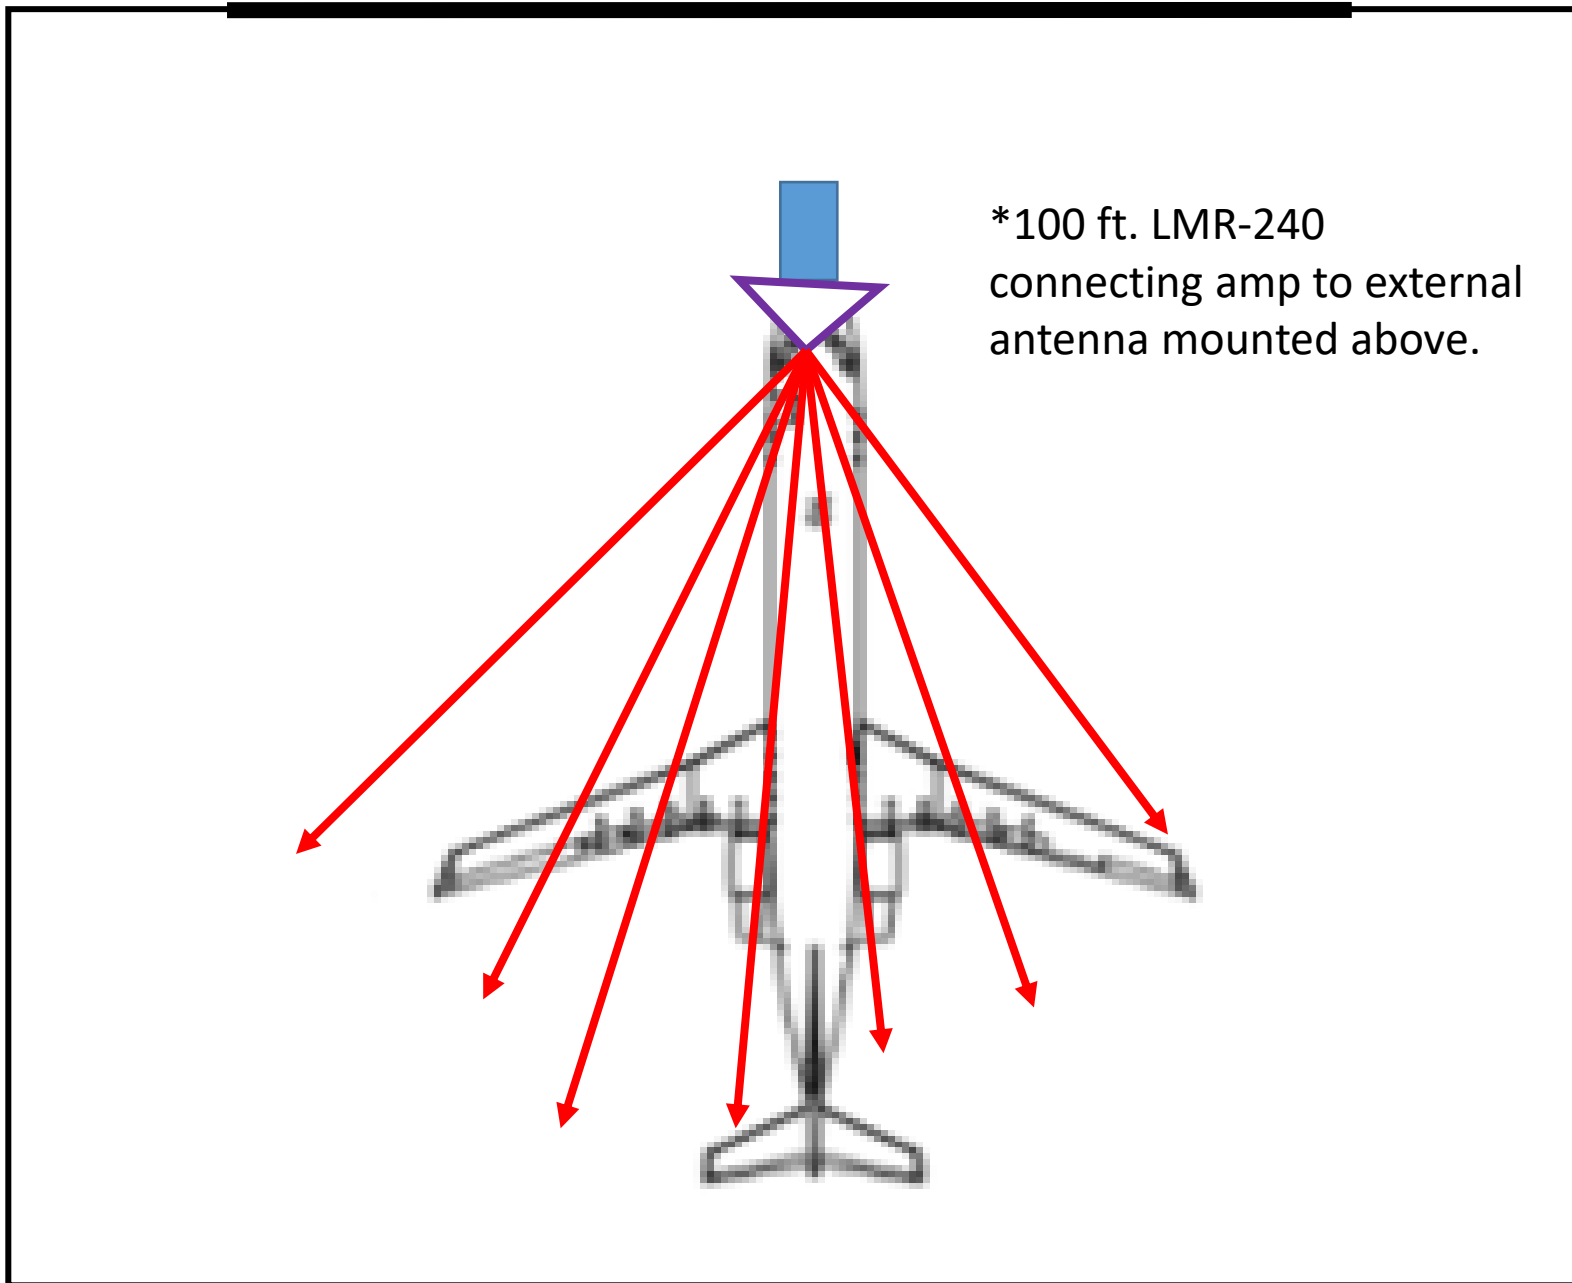

100'

100'

\*100 ft. LMR-240  
connecting amp to external  
antenna mounted above.