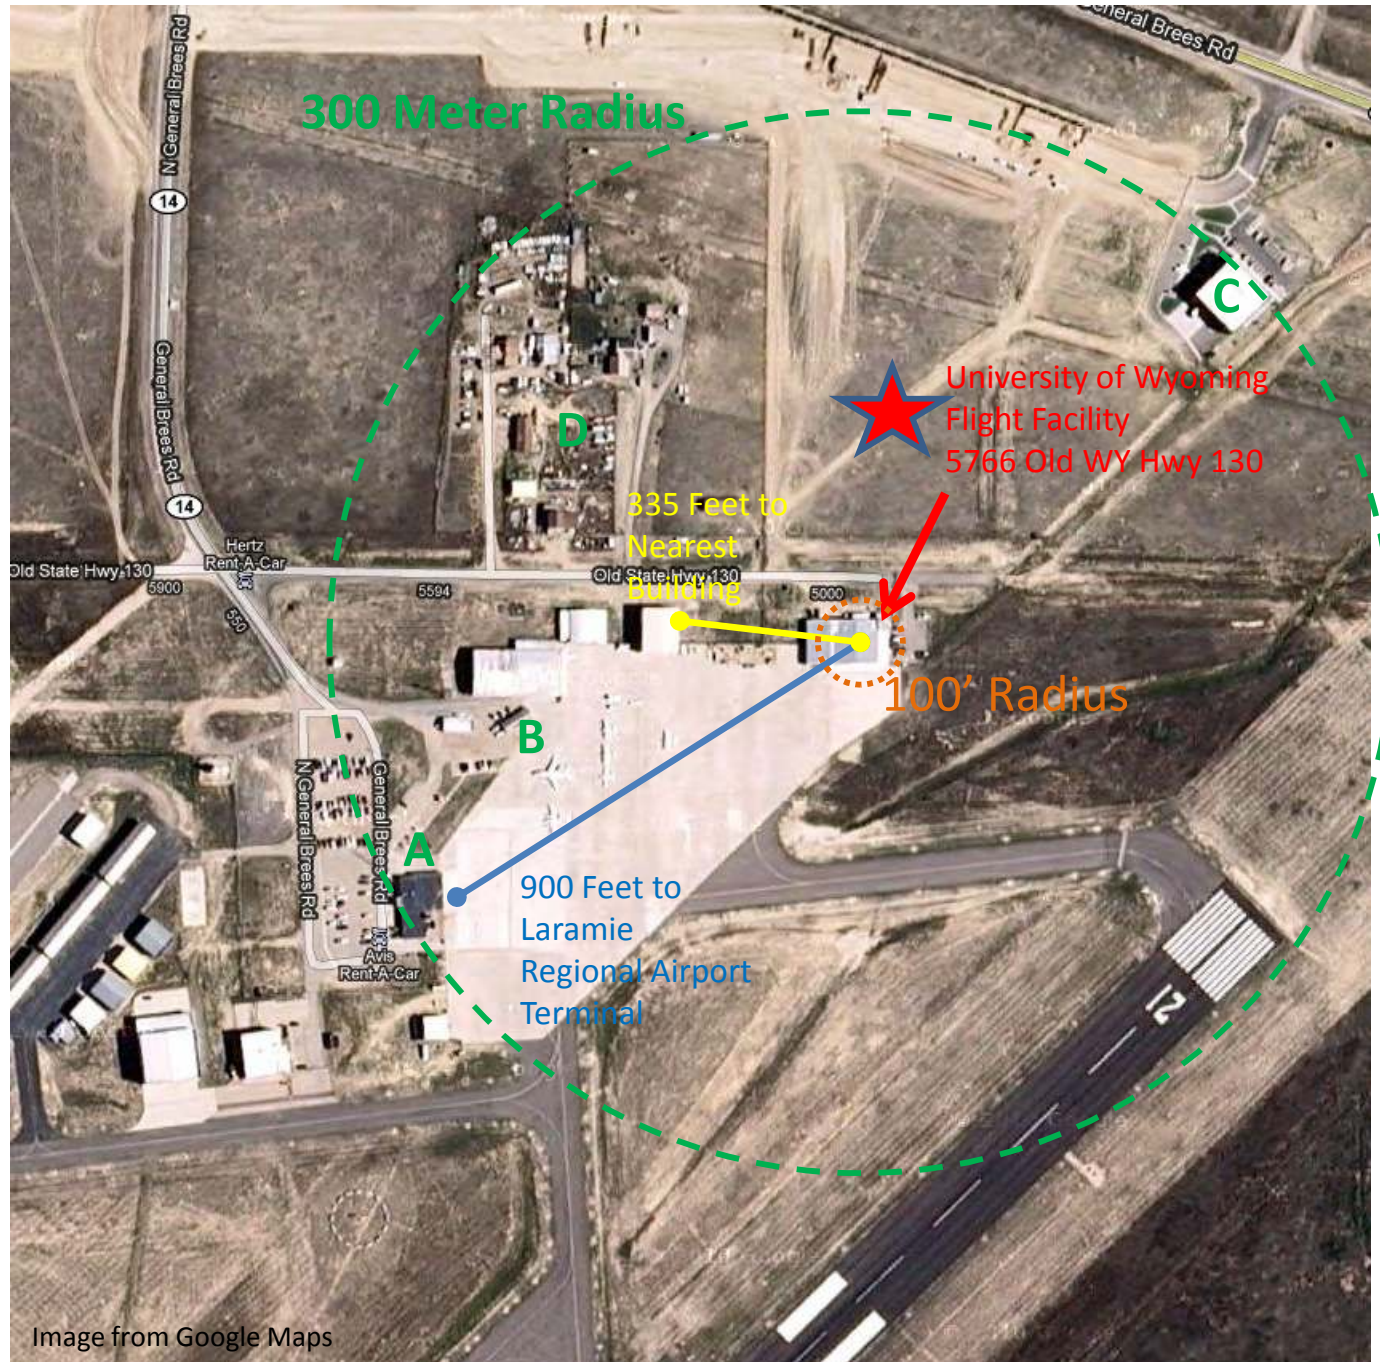

Annotated Aerial View

University of Wyoming  
Flight Facility  
5766 Old Highway 130  
Laramie, WY 82072  
N 41d 40' 13"  
W 105d 40' 5"

- A = Laramie Regional Airport
- B = Cowboy Aviation
- C = Delta Nu
- D = private residences

# Building Floor Plan

University of Wyoming  
Flight Facility  
5766 Old Highway 130  
Laramie, WY 82072  
N 41d 40' 13"  
W 105d 40' 5"

Old WY State Highway 130