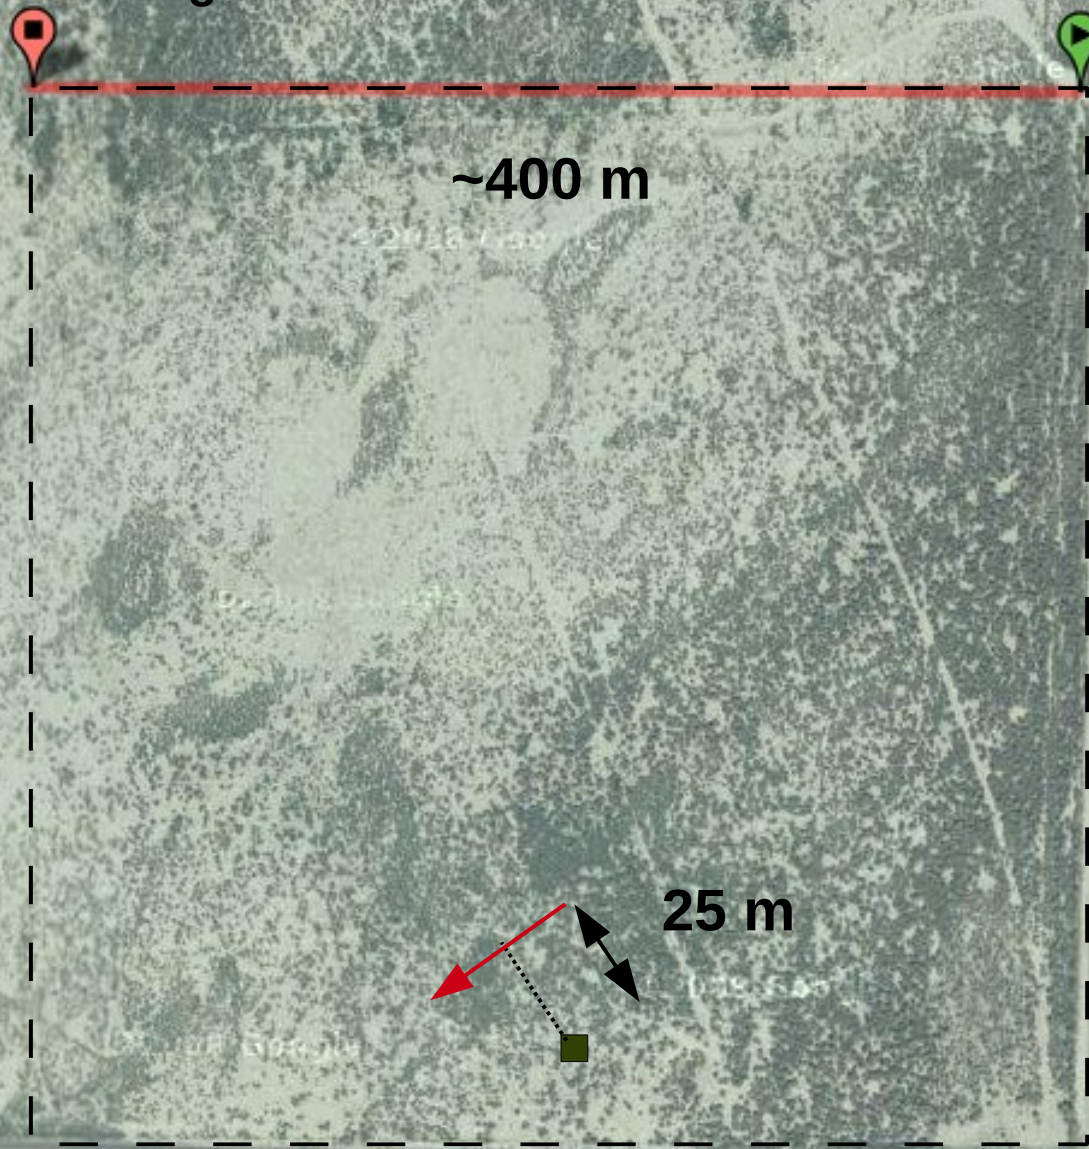

Distance between TX building and antenna not to scale.

SITLA border — — —
TX building
Waveguide
Antenna

25 m