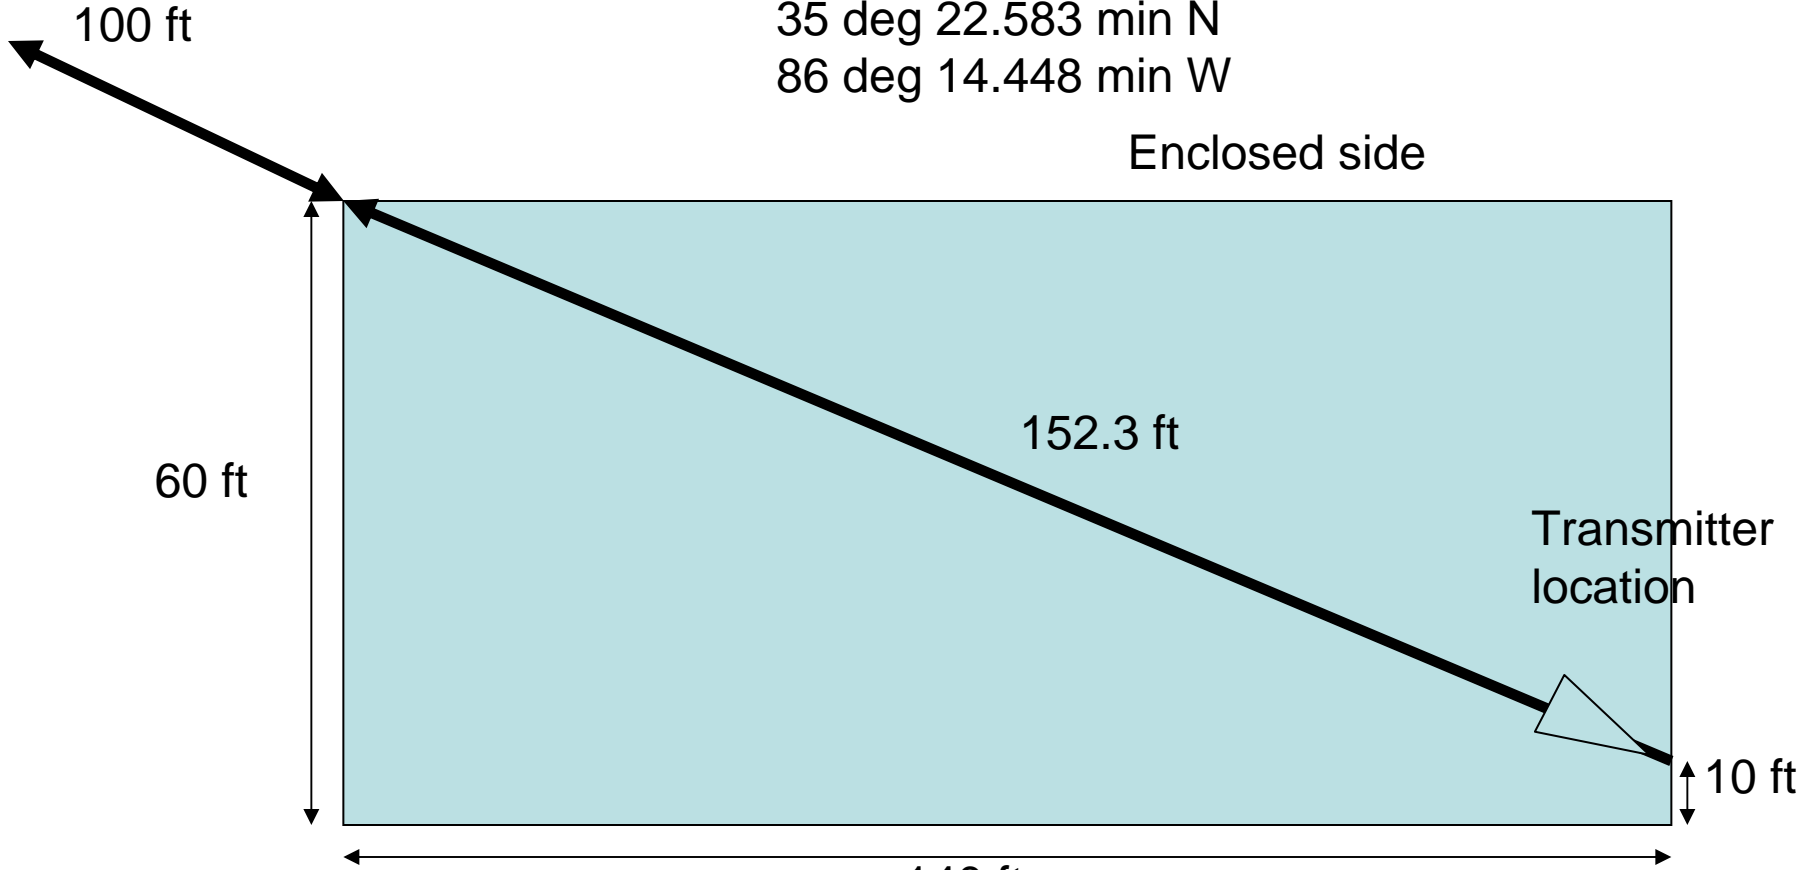

UTSI Hangar
35 deg 22.583 min N
86 deg 14.448 min W

Enclosed side

Transmitter location

Door side

.2 miles
To nearest
runway

Flight Line and Runways