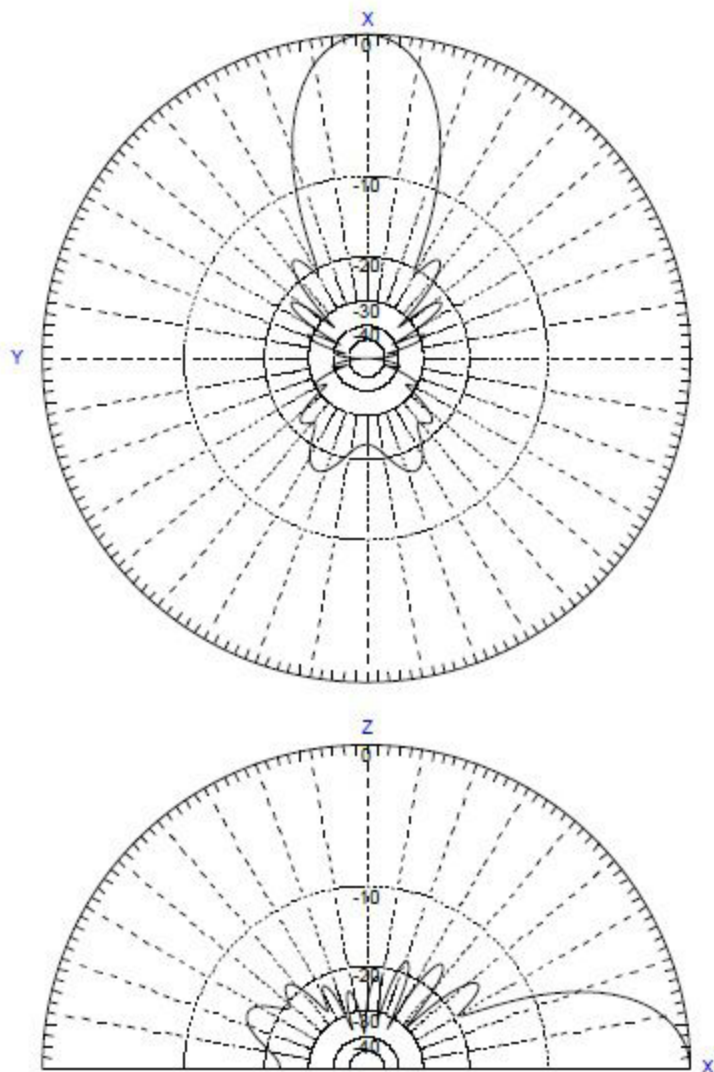

CHOMPTT UHF Groundstation

Ga: 16.02 dBi = 0 dB

Beam Width: 28 - 30 Degrees