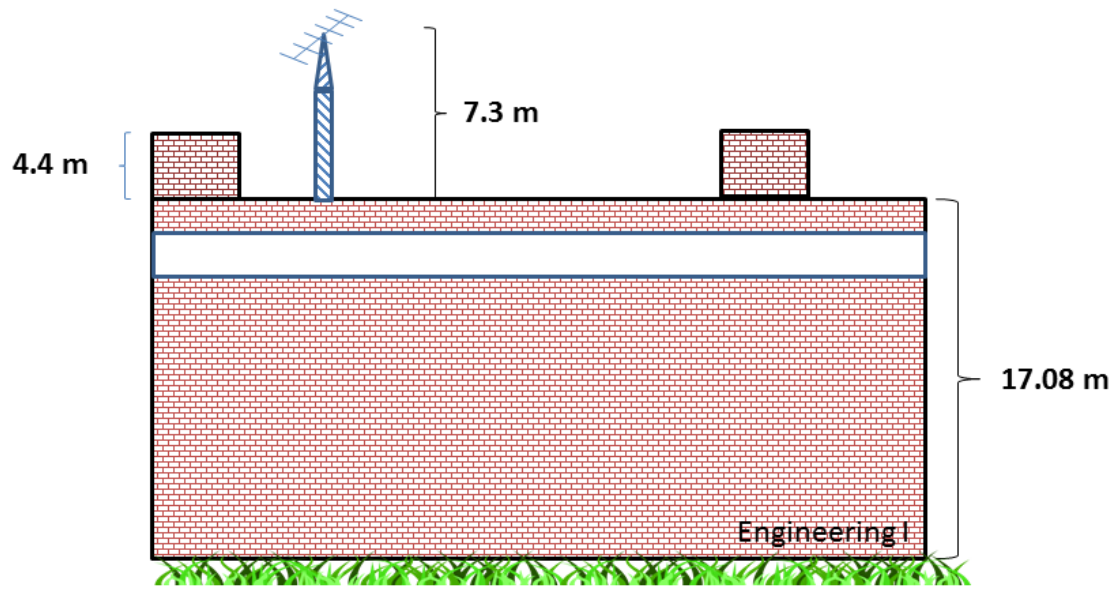

University of Central Florida Q-Pace Ground Station

Mean Elevation above Sea Level: 23.47 m