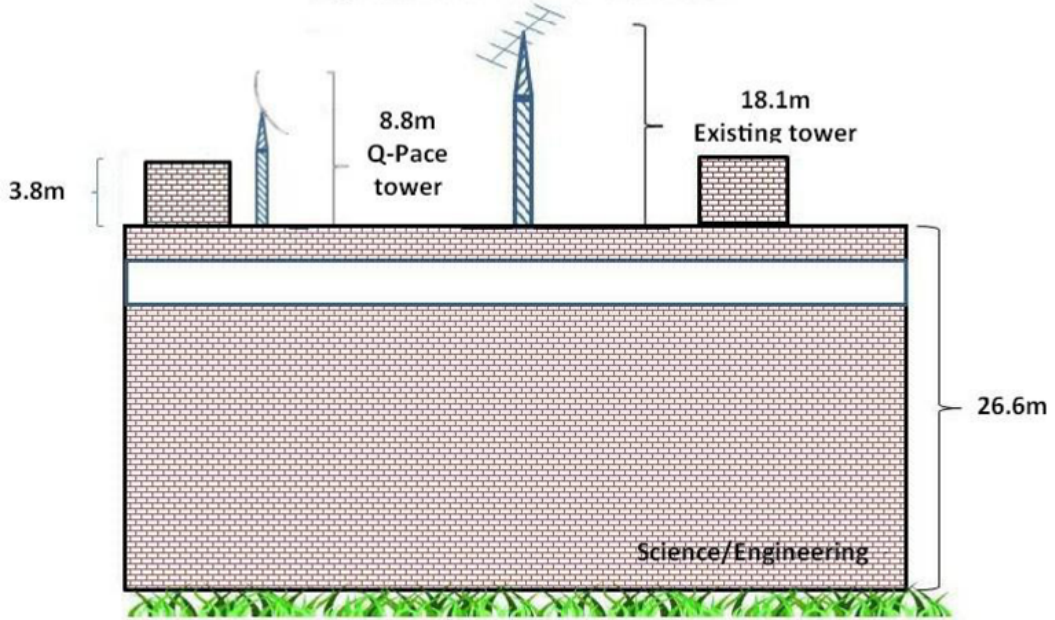

University of Arkansas Q-Pace Ground Station

Mean Elevation above Sea Level: 420 m