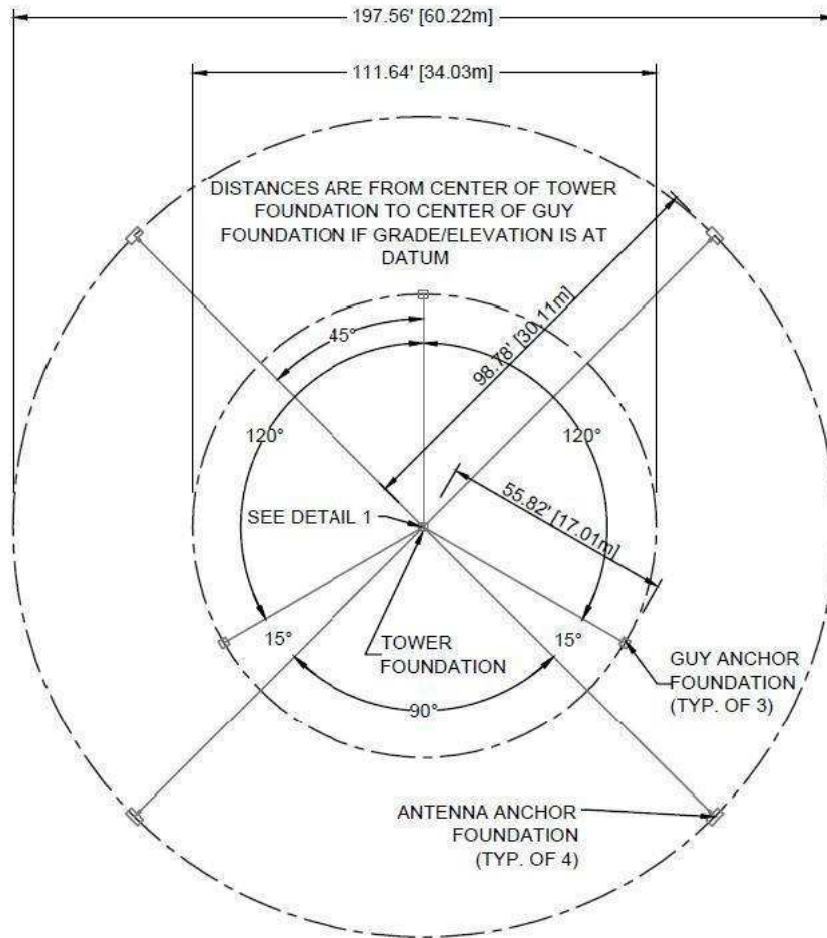

TRANSMIT (TX) TOWER / ANTENNA  
SIDE VIEW

ROH

DETAIL 1  
TRANSMIT (TX) TOWER / ANTENNA  
TOP VIEW