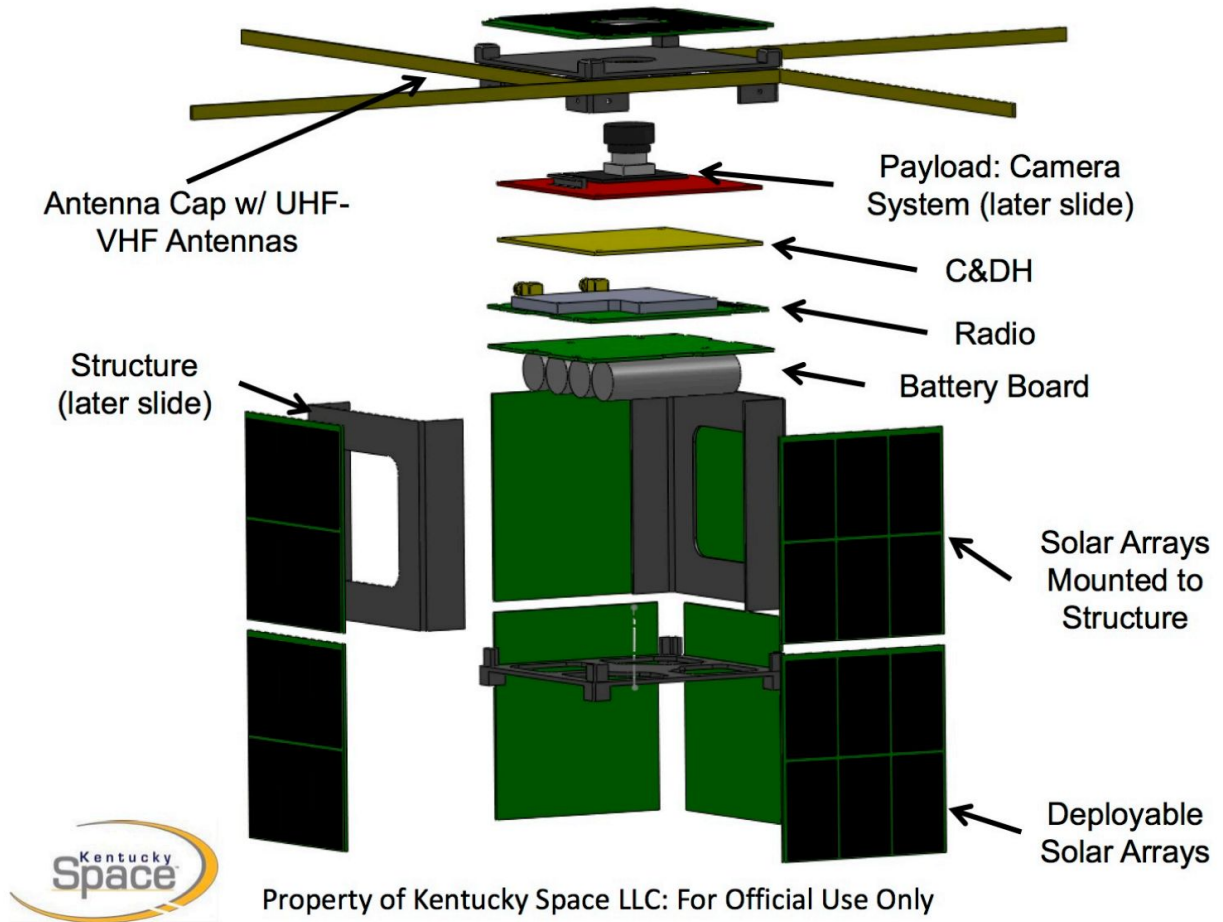

KySat-3 CubeSat Description
Kentucky Space - 1U

KySat-3 is a technology demonstrator that builds upon the resources developed under the KySat-1 and KySat-2 missions. This outlines a predominantly educational outreach mission for K-12 students. KySat-3 will feature upgraded components developed and built by Kentucky Space and its partner institutions (University of Kentucky & Morehead State University, etc). The satellite utilizes a communication system which is necessary to uplink commands and downlink data containing spacecraft health as well as payload test results.