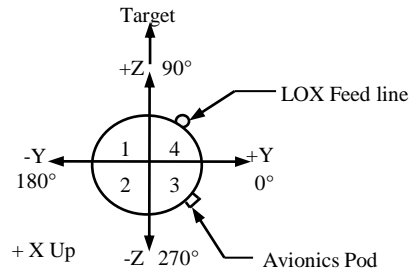

LC41 Location

(from Google Maps)

- **WGS84**

- **28° 35' 0" N, 80° 34' 59" W**

- **28.583333° N, -80.583056° W**

Atlas V 401 Vehicle Configuration @ CCAFS Launch Complex-41

Location of Centaur TriBand and TLM Antennas

Umbilical Mast

Centaur Orientation View Looking Aft

Umbilical Mast

Booster Orientation View Looking Aft