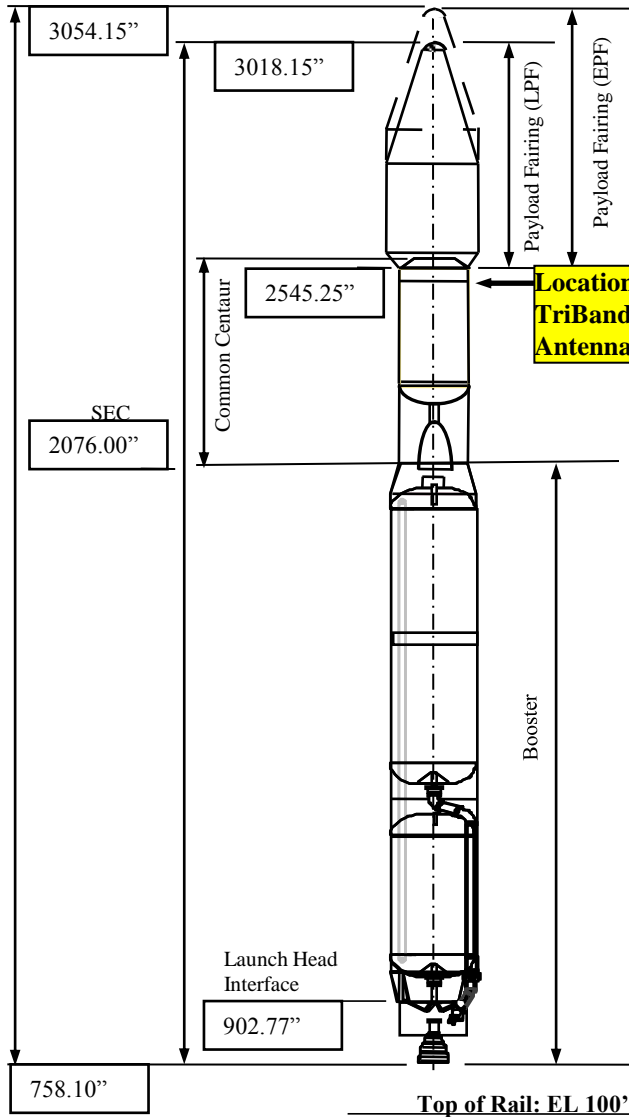

LC41 Location

(from Google Maps)

- **WGS84**

- **28° 35' 0" N, 80° 34' 59" W**

- **28.583333° N, -80.583056° W**

Atlas V 401 Vehicle Configuration @ CCAFS Launch Complex-41

Location of Centaur TriBand and TLM Antennas

Umbilical Mast

Centaur Orientation View Looking Aft

Umbilical Mast

Booster Orientation View Looking Aft