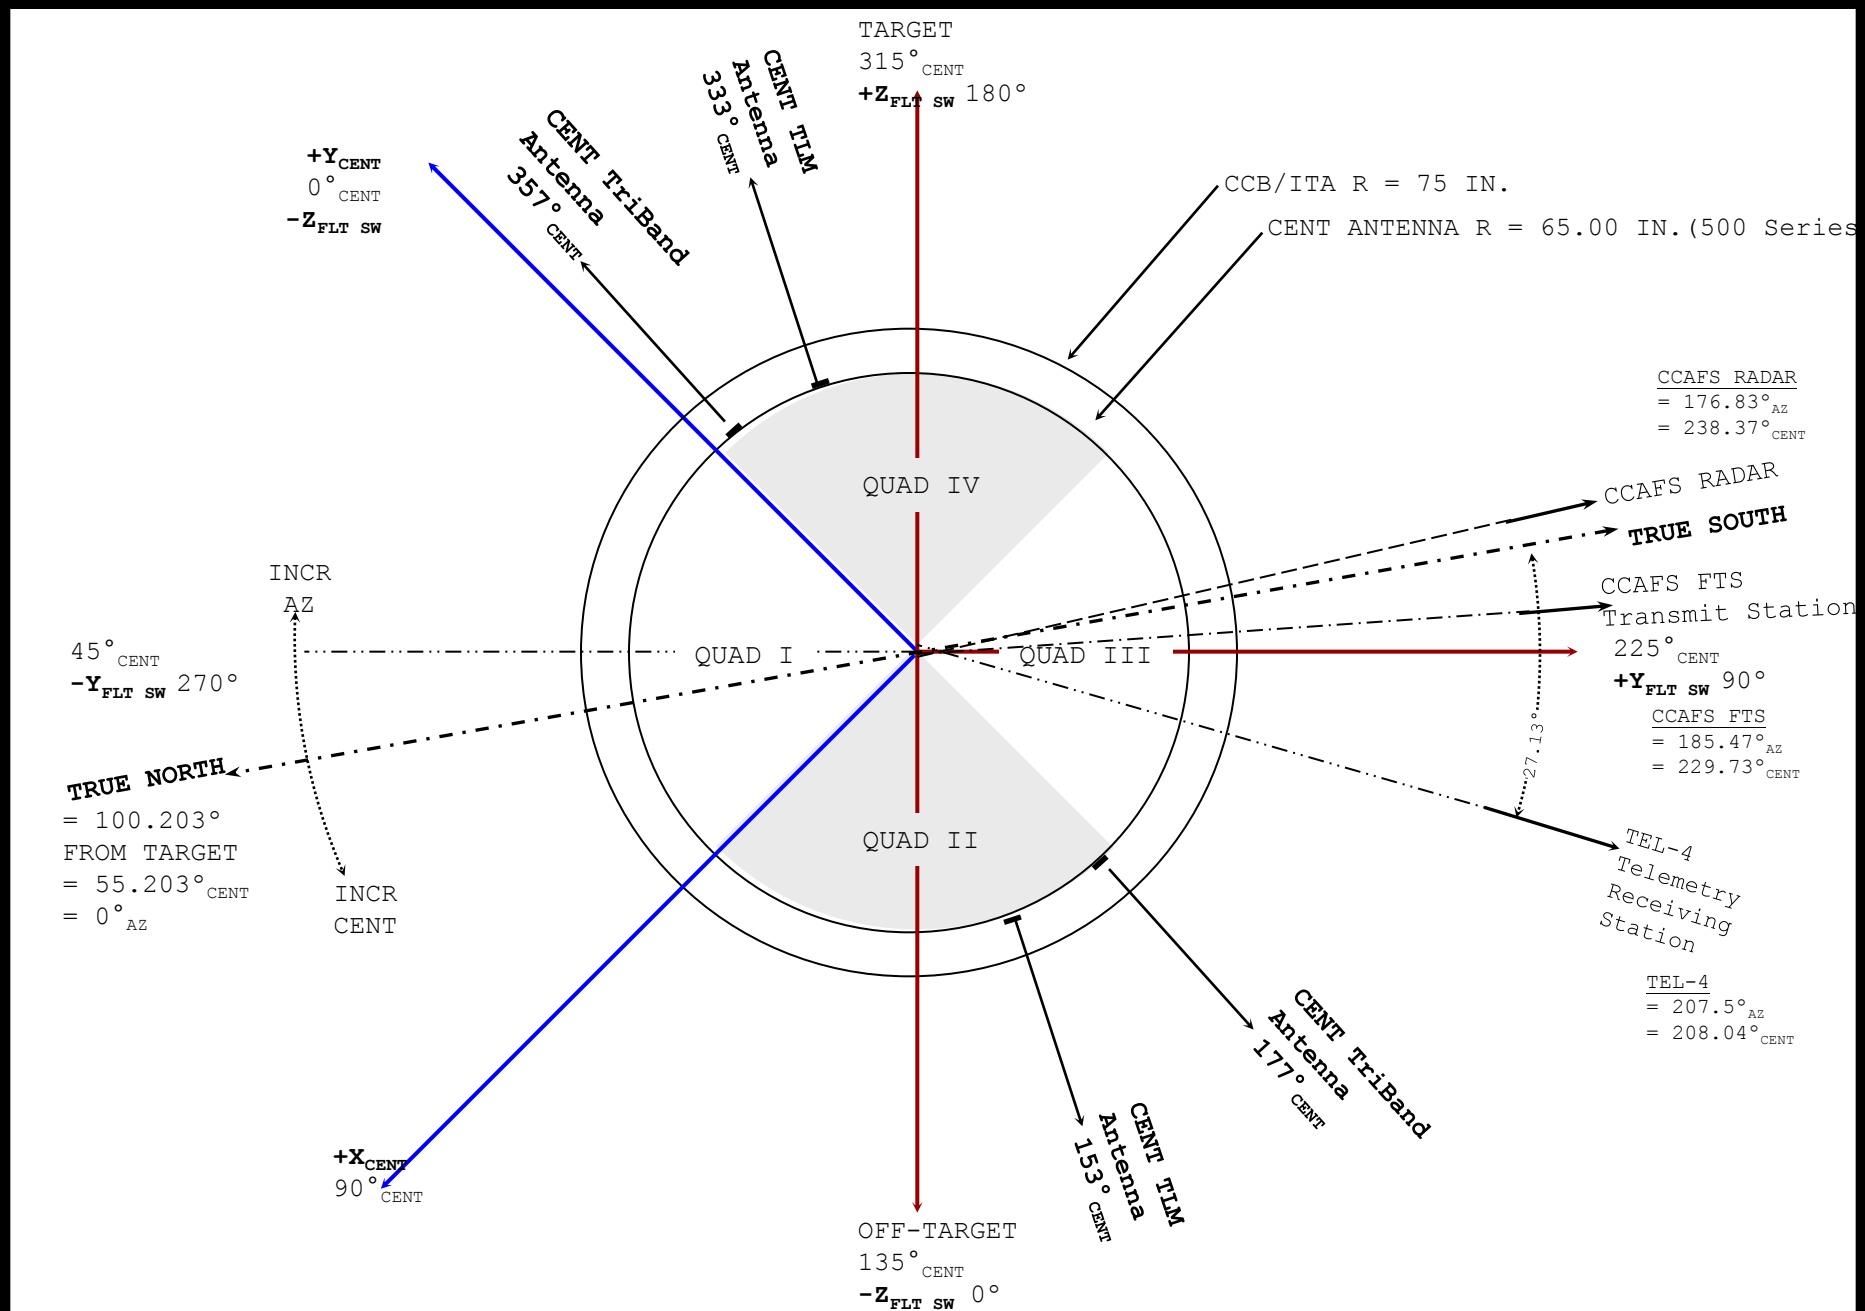

LC41 Location

(from Google Maps)

- **WGS84**

- **28° 35' 0" N, 80° 34' 59" W**

- **28.583333° N, -80.583056° W**

Atlas V 401 Vehicle Configuration @ CCAFS Launch Complex-41

Location of Centaur TriBand and TLM Antennas

Umbilical Mast

Centaur Orientation View Looking Aft

Umbilical Mast

Booster Orientation View Looking Aft