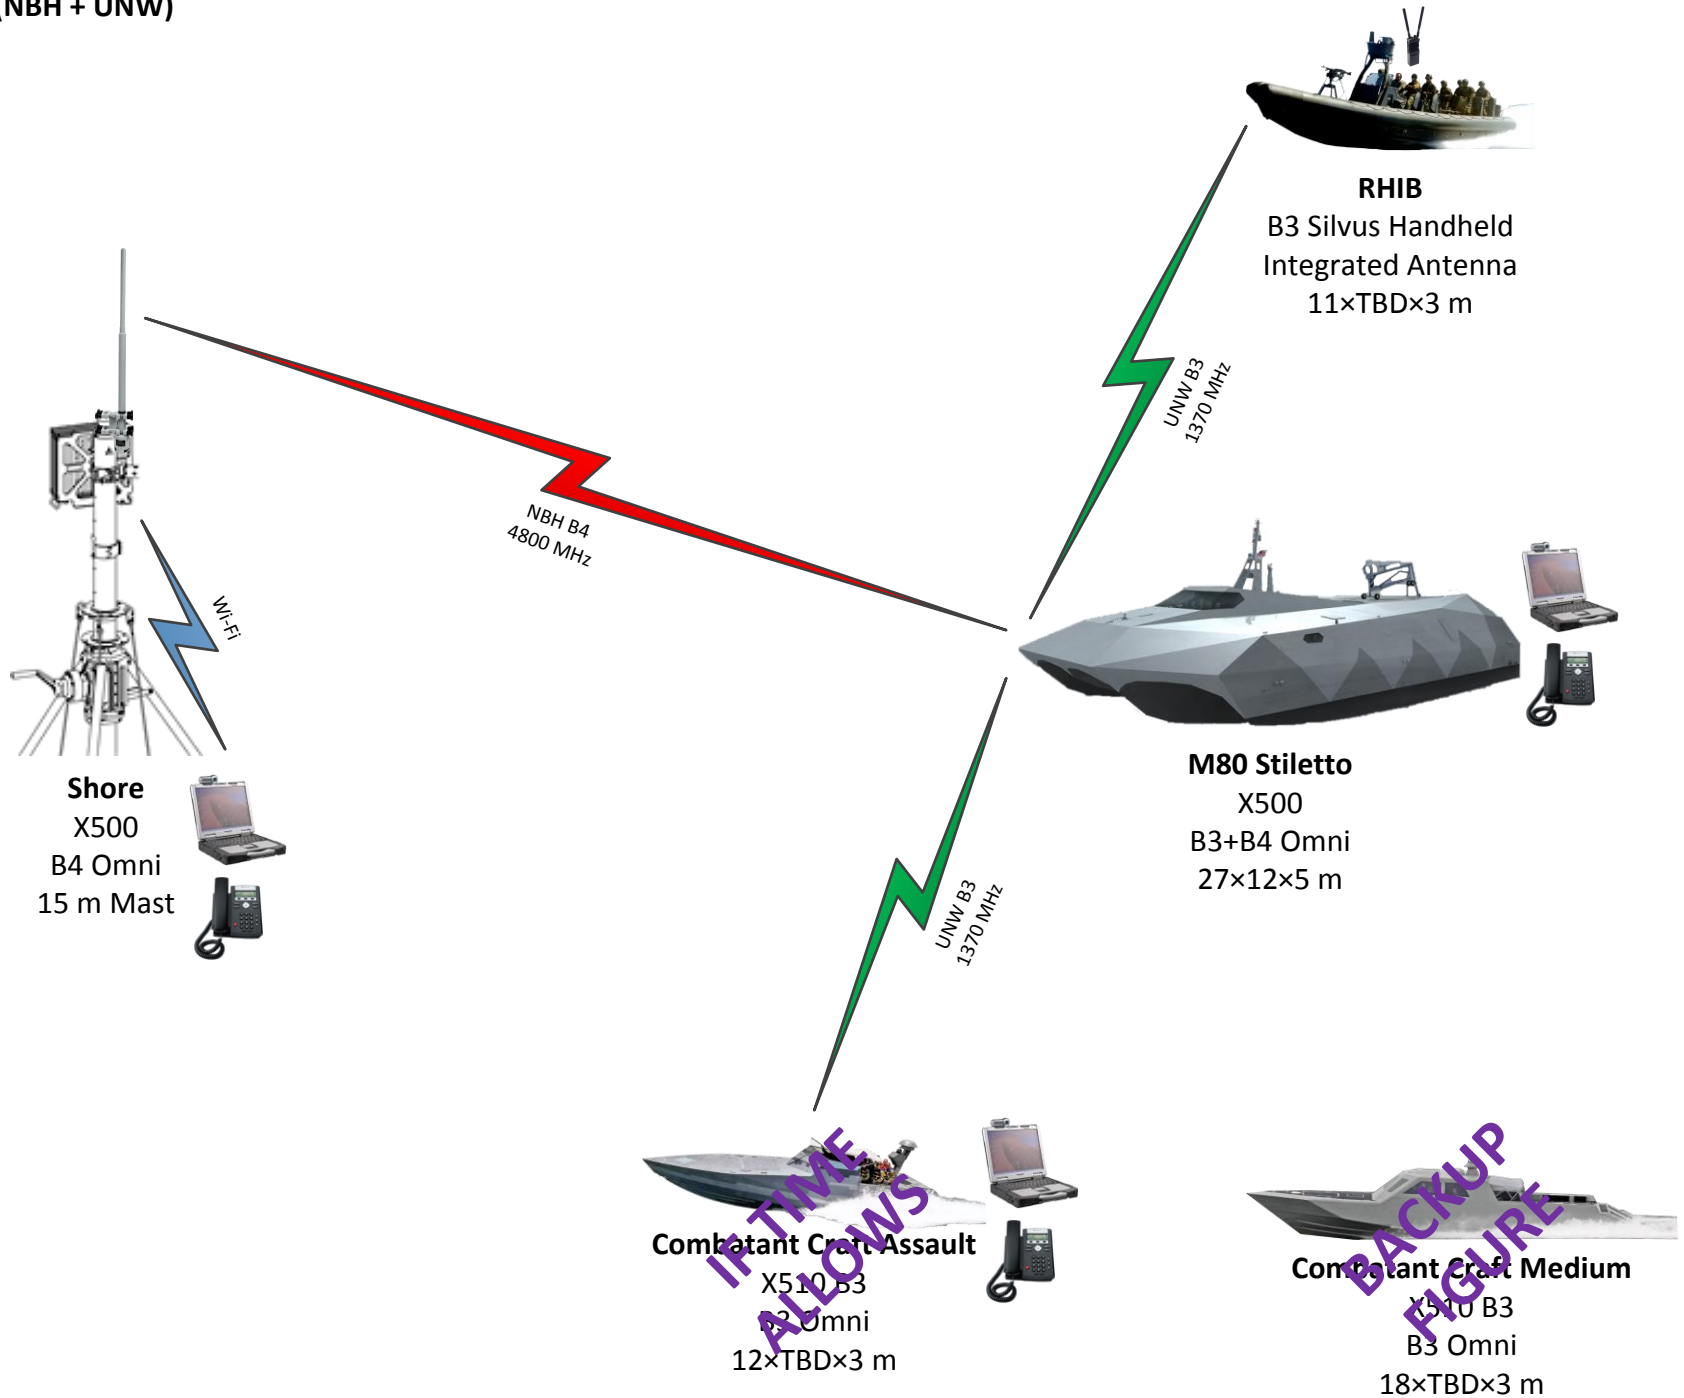

TE 18-4 Day 1 – UNW Mesh Network

TE 18-4 Day 2 – HETNET (NBH + UNW)

Ships dimensions are subject to change.