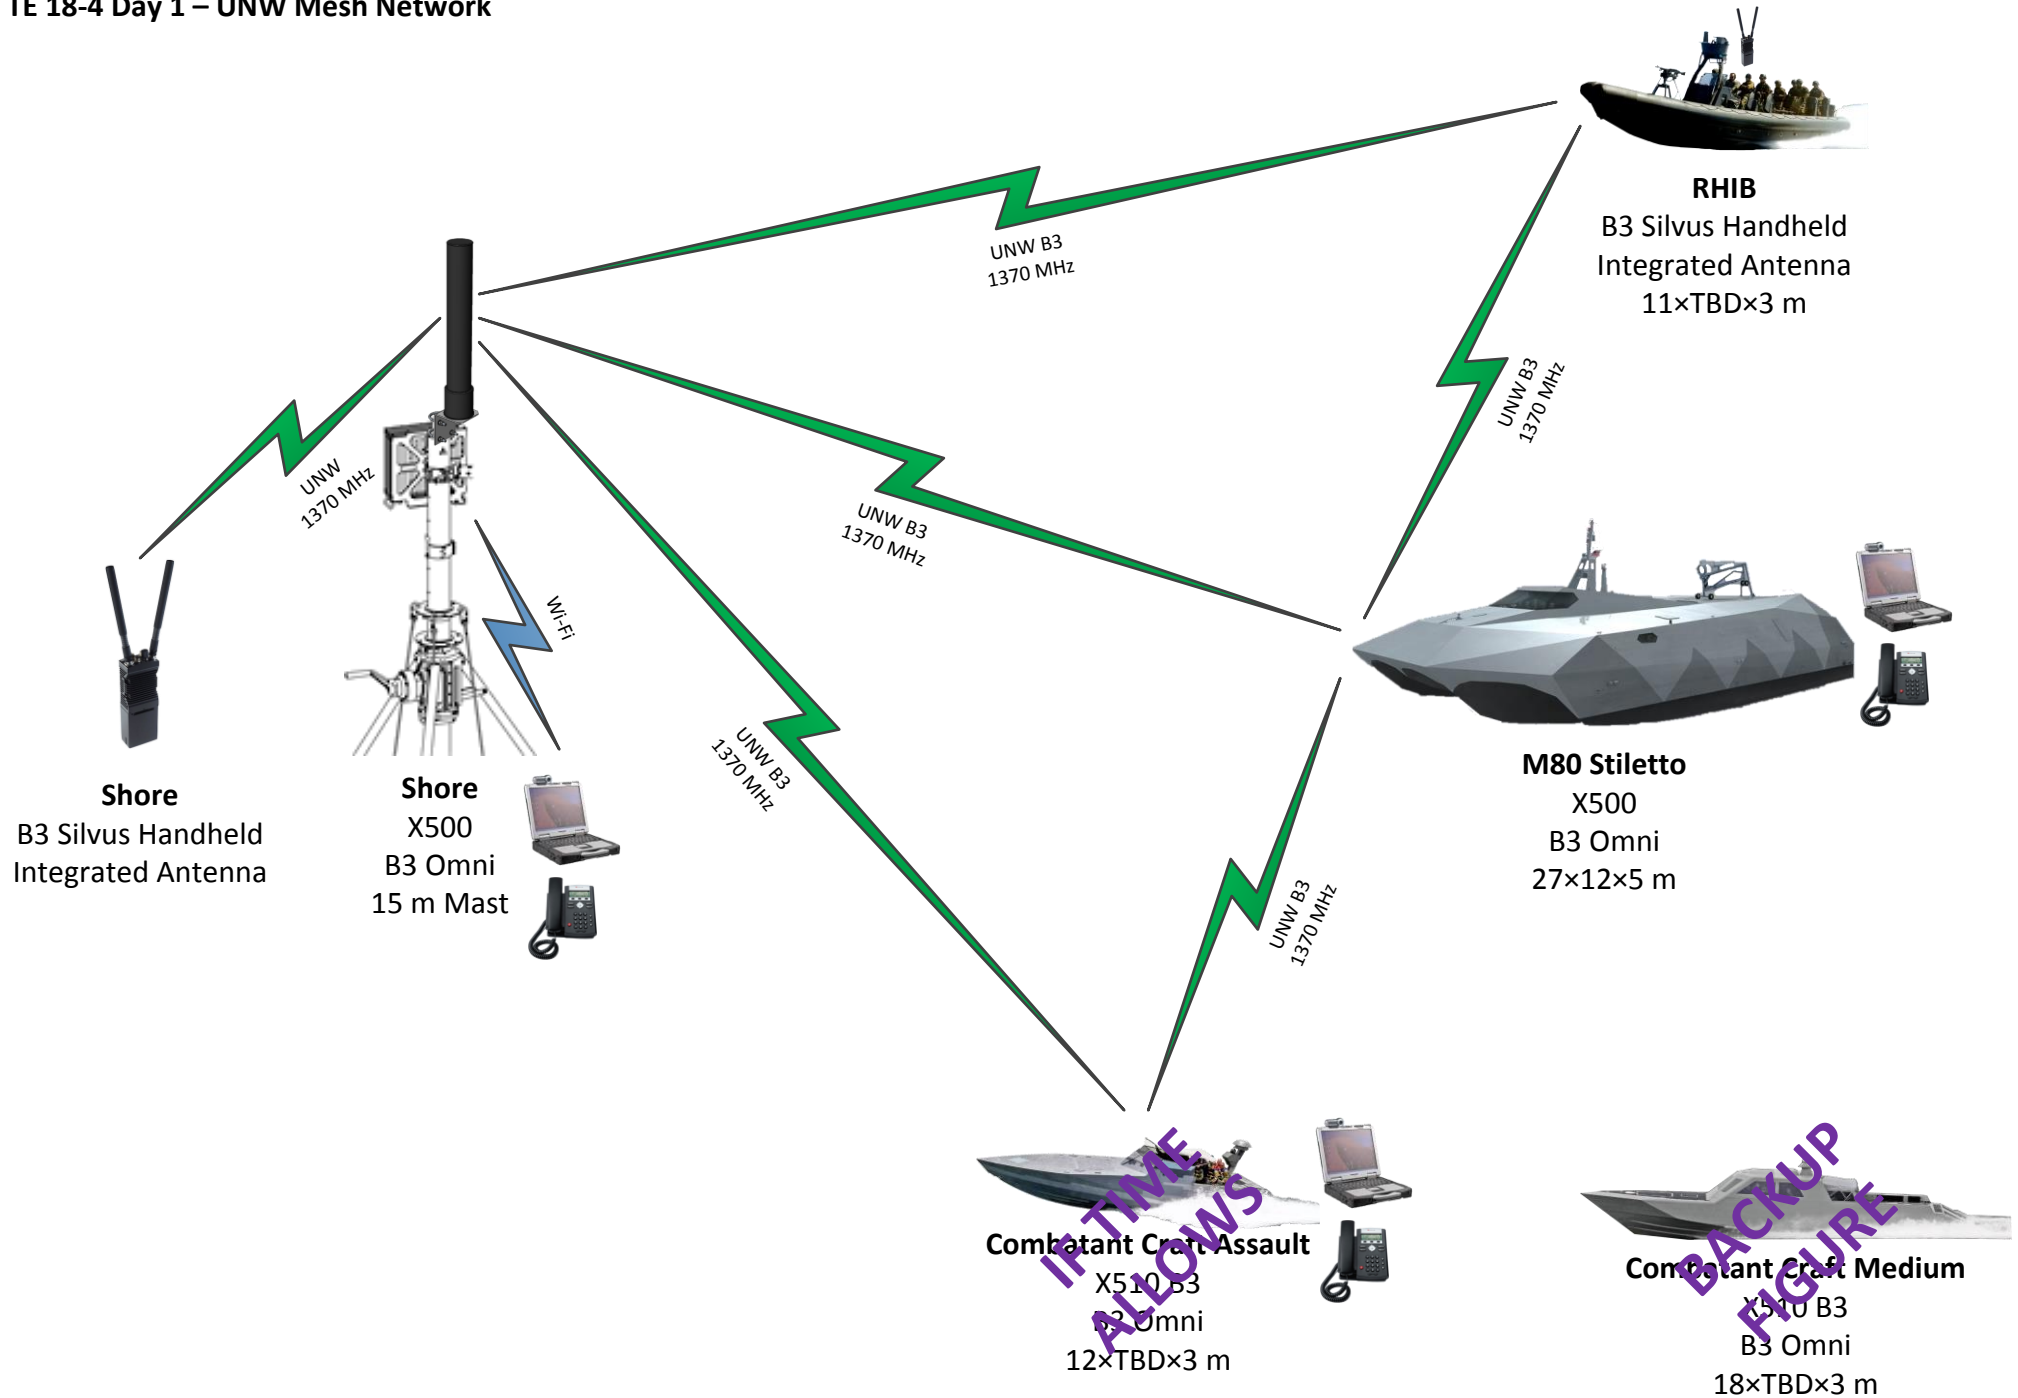

TE 18-4 Day 1 – UNW Mesh Network

TE 18-4 Day 2 – HETNET (NBH + UNW)

Ships dimensions are subject to change.