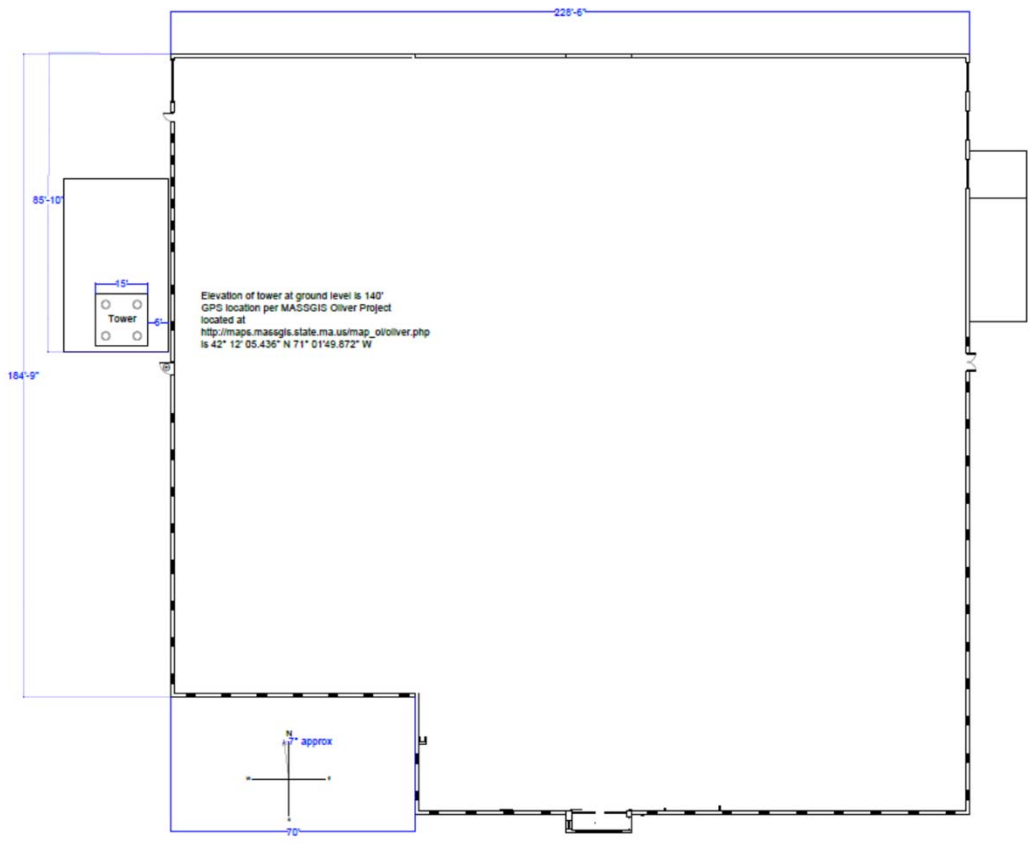

Westerly Tree Line ~200M (650Ft) from fixed tower

Fixed Tower Spatial
representation

Fixed Tower Spatial
representation

Fixed Tower Mechanical
Dimensions

Fixed Tower Example