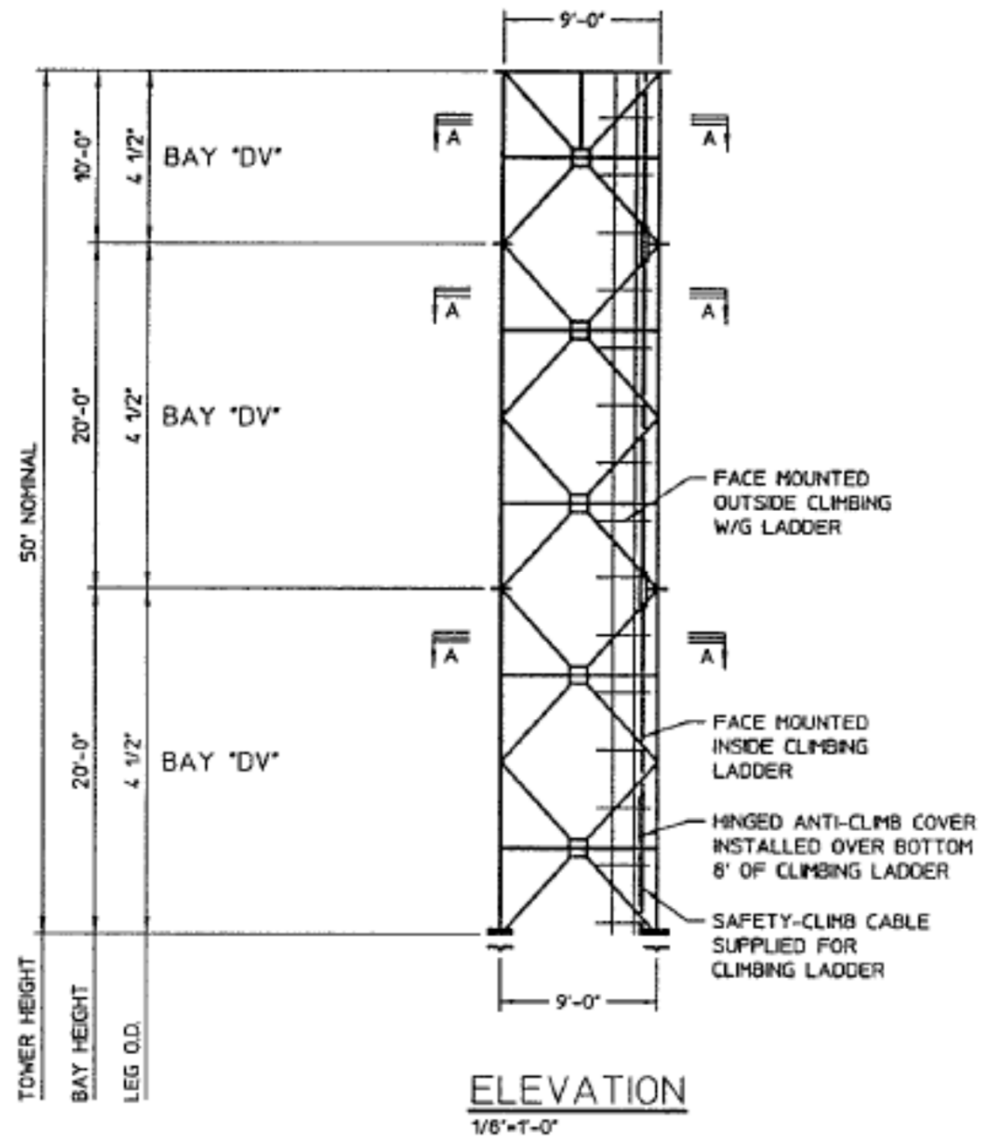

Westerly Tree Line ~200M (650Ft) from fixed tower

Fixed Tower Spatial
representation

Fixed Tower Spatial
representation

Fixed Tower Mechanical
Dimensions

Fixed Tower Example