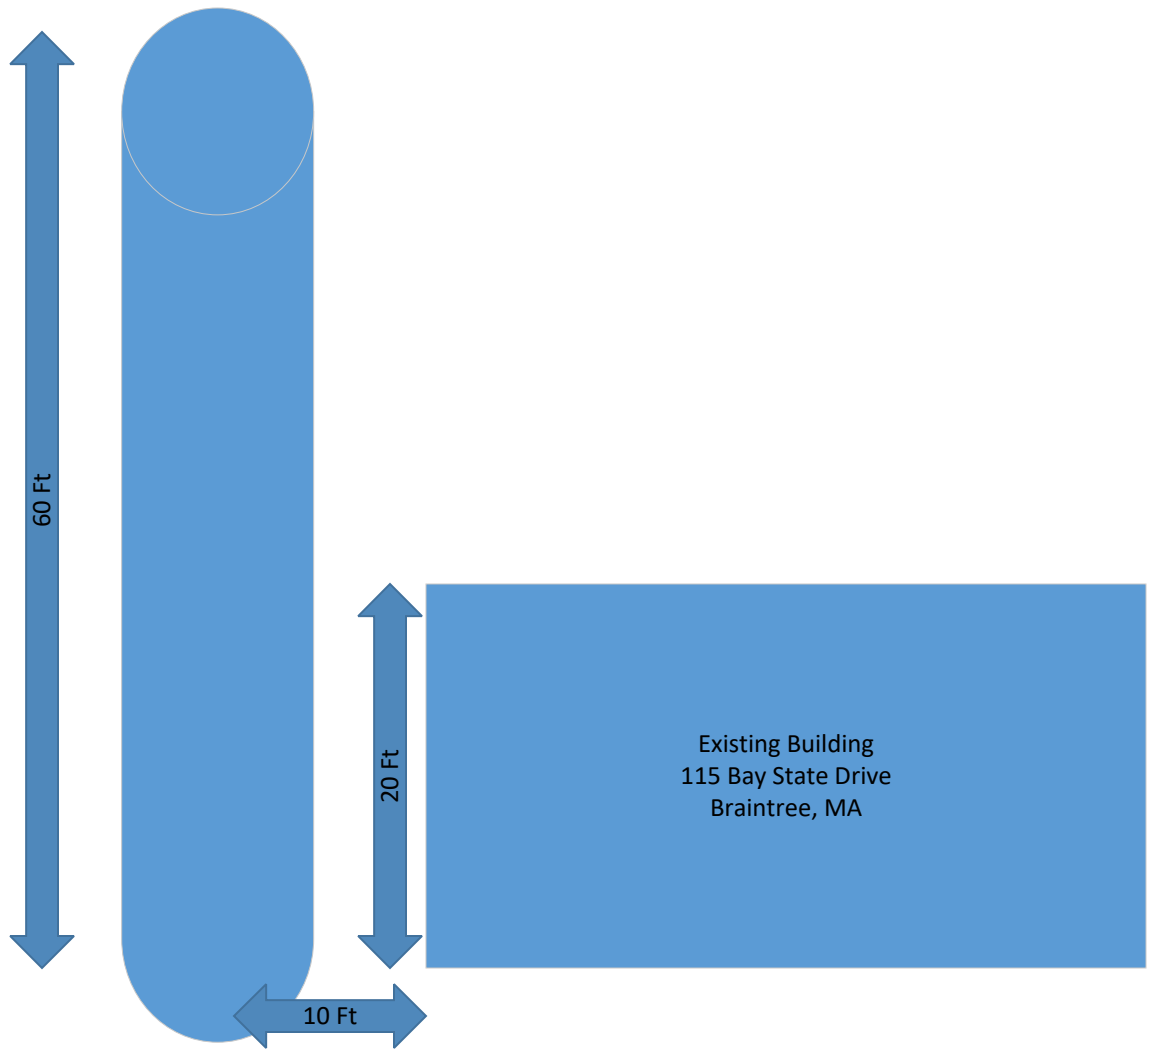

Westerly Tree Line ~200M (650Ft) from fixed tower

Fixed Tower Spatial
representation

Fixed Tower Spatial
representation

Fixed Tower Mechanical
Dimensions

Fixed Tower Example