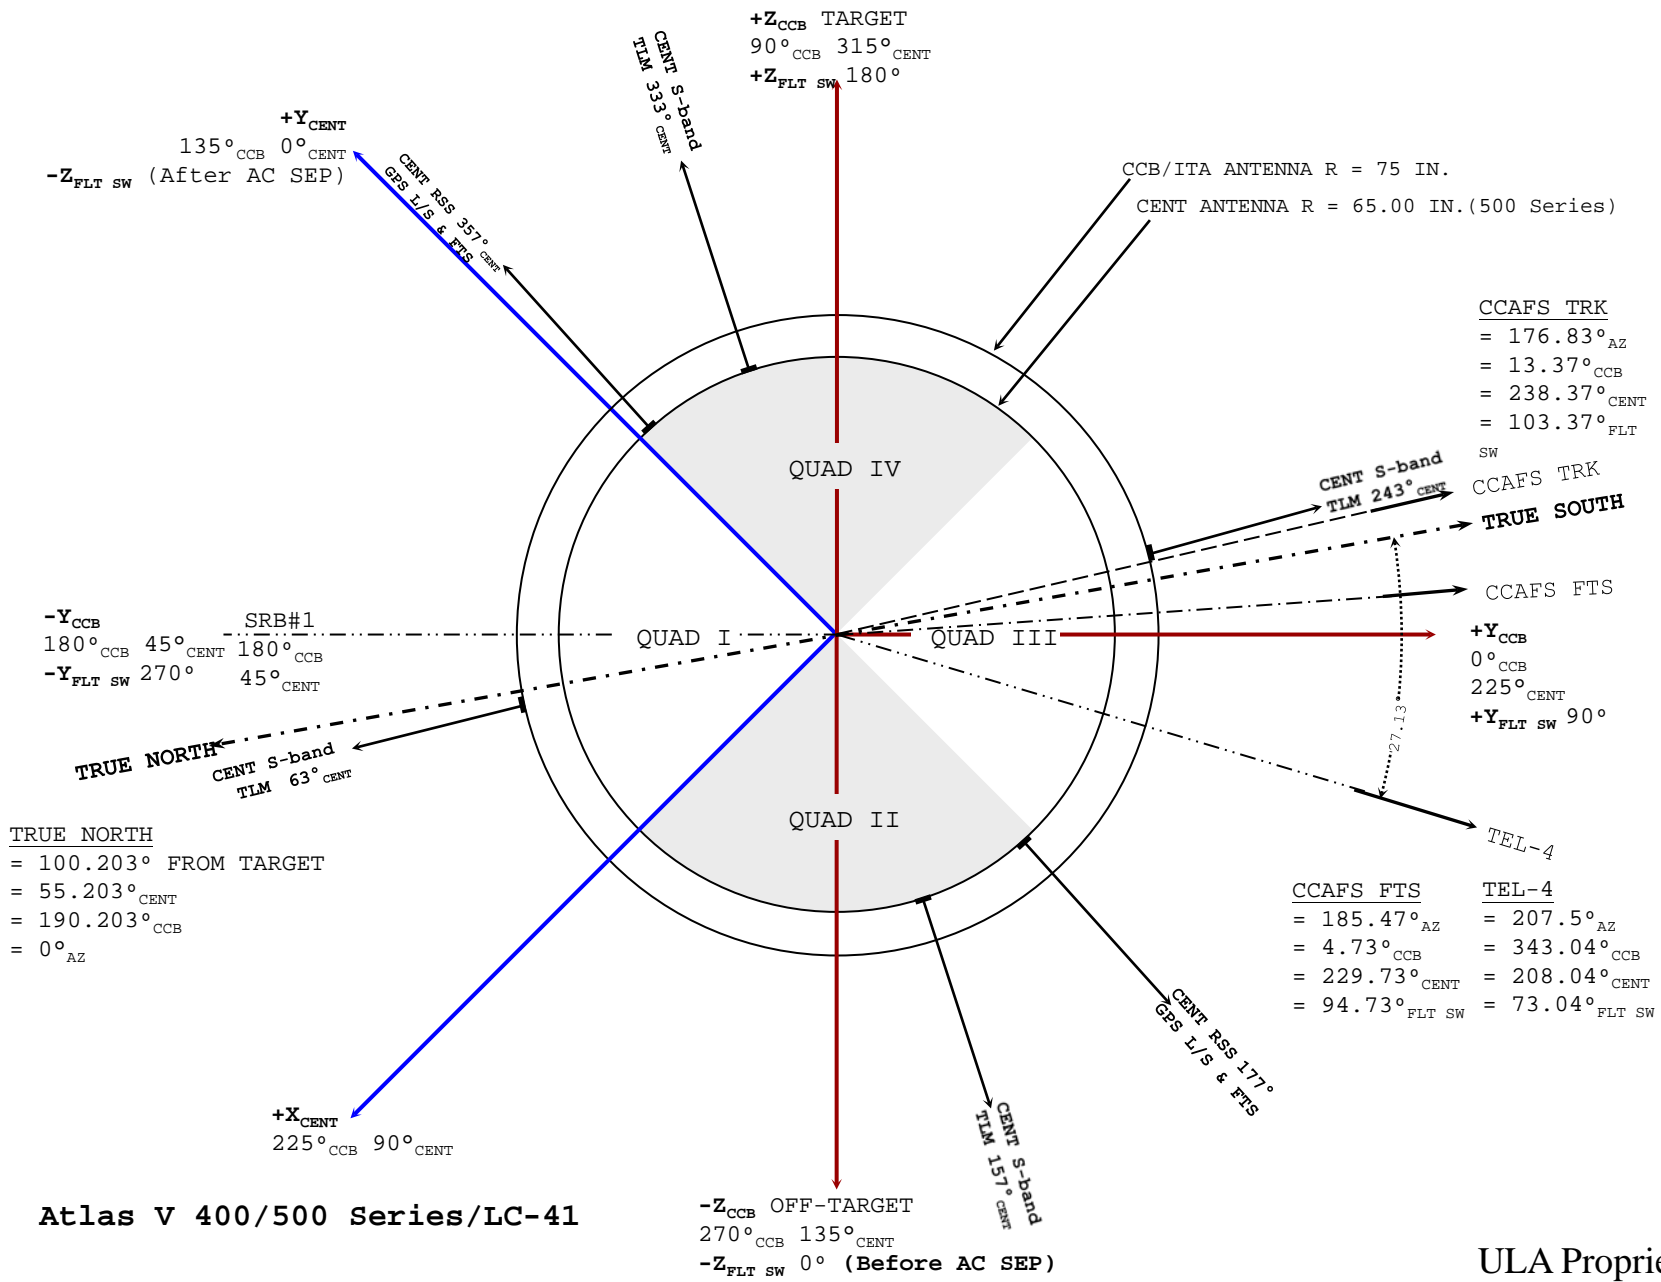

# LC41 Location

(from Google Maps)

- **WGS84**

- **28° 35' 0" N, 80° 34' 59" W**

- **28.583333° N, -80.583056° W**

# Atlas V 401 Vehicle Configuration @ CCAFS Launch Complex-41

Atlas V 400/500 Series/LC-41

ULA Proprietary