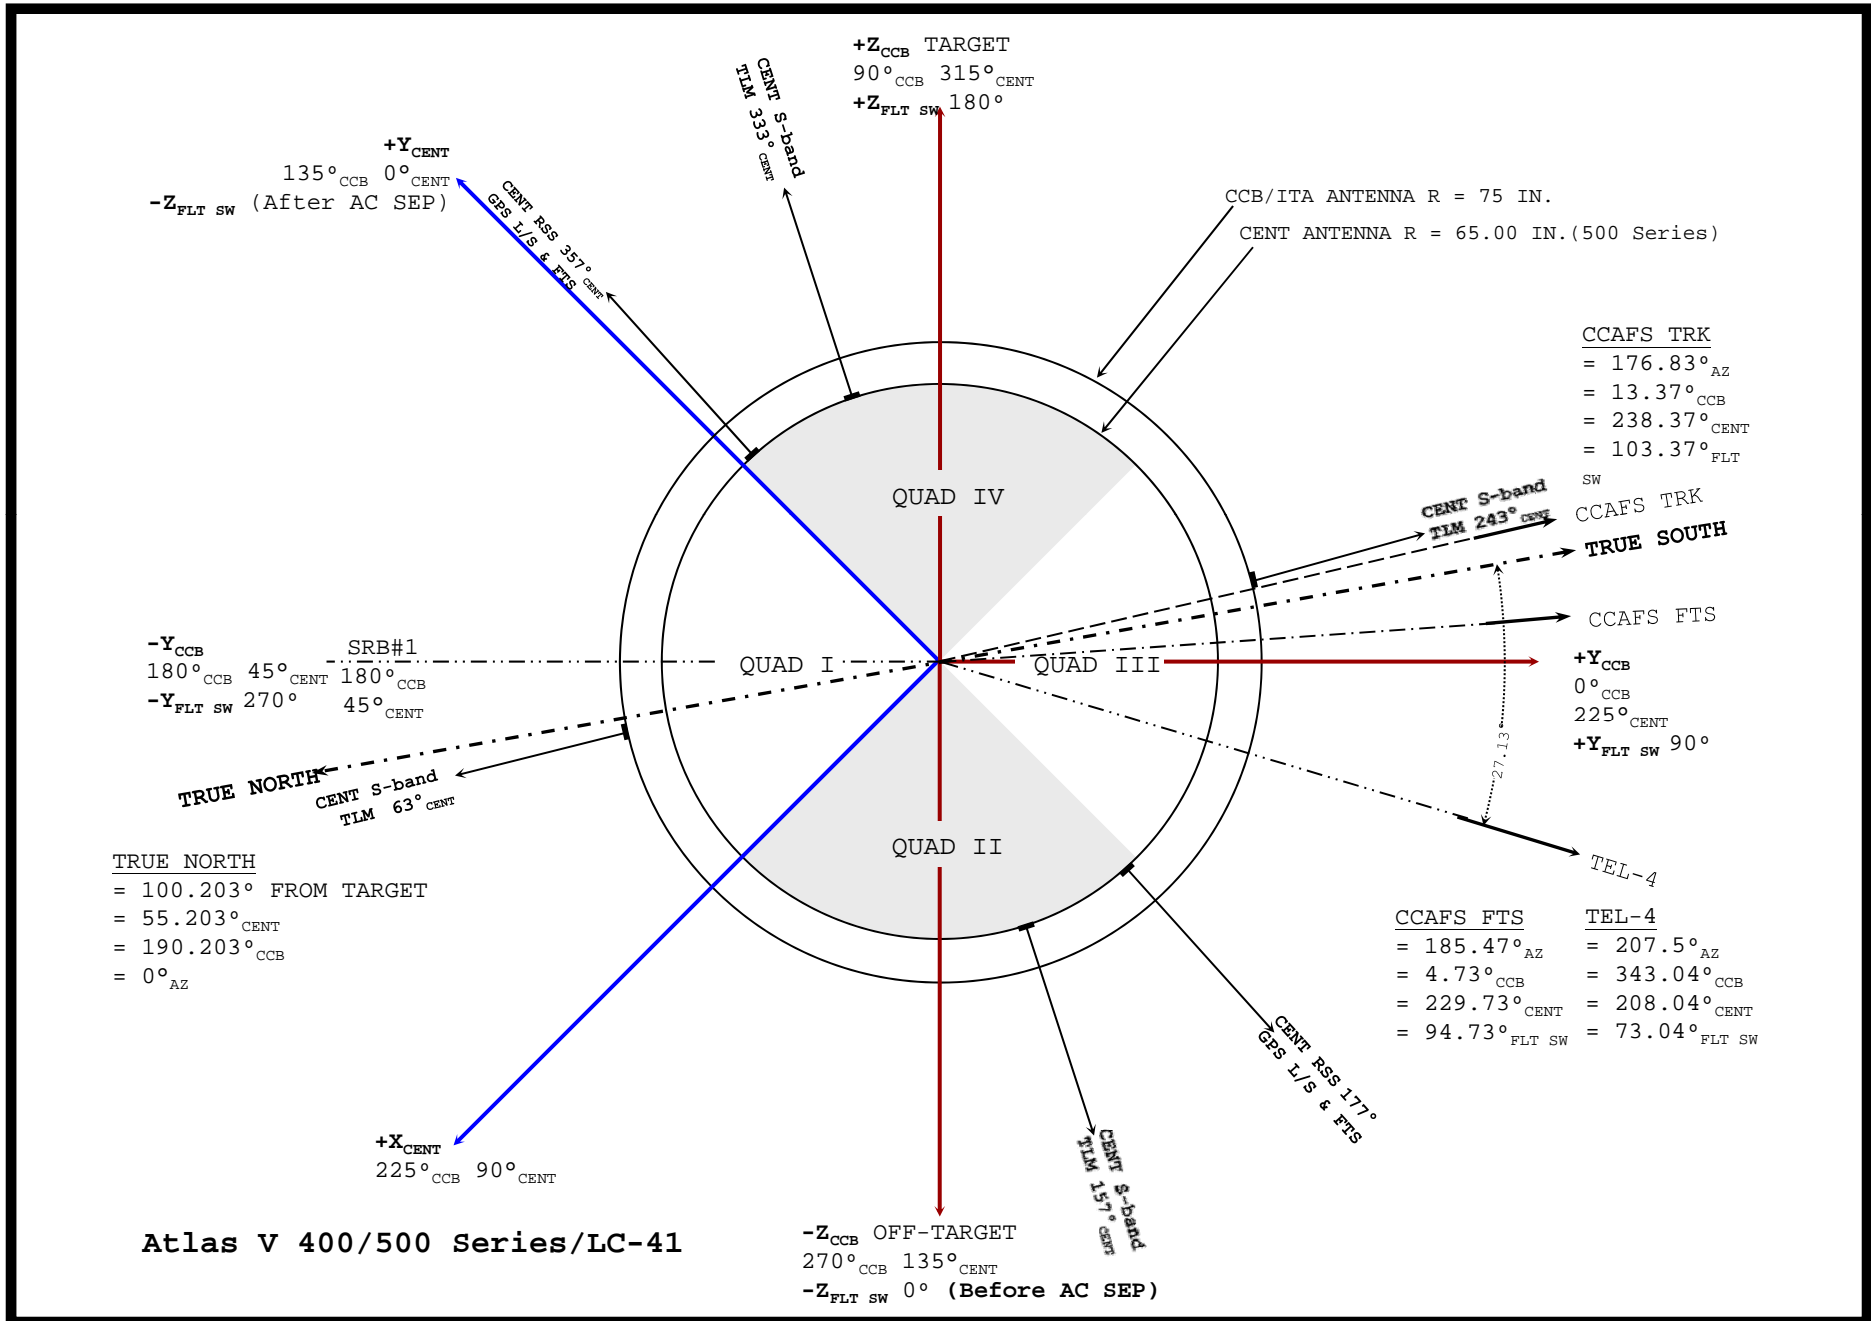

LC41 Location

(from Google Maps)

- **WGS84**

- **28° 35' 0" N, 80° 34' 59" W**

- **28.583333° N, -80.583056° W**

Atlas V 401 Vehicle Configuration @ CCAFS Launch Complex-41

Atlas V 400/500 Series/LC-41