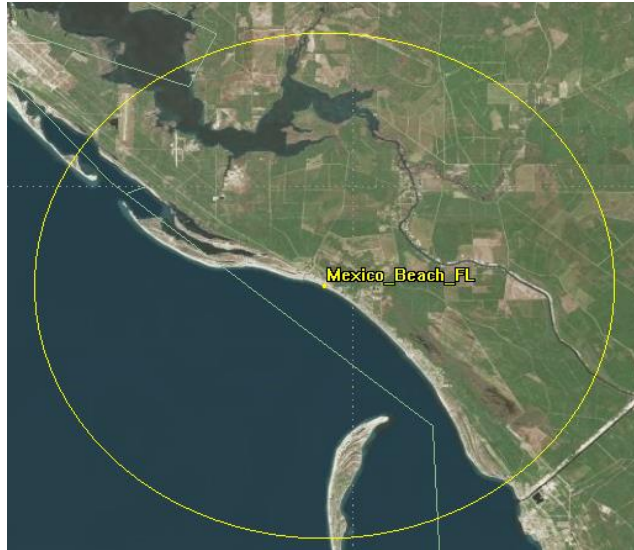

Test Locations

1. Port of Baltimore

- a. Operation will be limited to an area within a 15 km radius of the Seagirt Marine Terminal, Port of Baltimore 39.256407 degrees North latitude, 76.545464 degrees West longitude.

2. The Bayonne, New Jersey

- a. Operation will be limited to an area within a 15 km radius of the Tear Drop Memorial 40.663620 degrees North latitude, 74.069021 degrees West longitude.

3. Oil Storage Containers around Port Reading, NJ

- a. Operation will be limited to an area within a 15 km radius of 40.577426 degrees North latitude, 74.245575 degrees West longitude.

- 4. Norfolk, VA
 - a. Operation will be limited to an area within a 15 km radius of 36.972442 degrees North latitude, 76.355078 degrees West longitude.

- 5. Delaware City, DE
 - a. Operation will be limited to an area within a 15 km radius of the 39.584098 degrees North latitude, 75.618260 degrees West longitude.

- 6. Mexico Beach, FL

- a. Operation will be limited to an area within a 15 km radius of the 29.947041 degrees North latitude, 85.418620 degrees West longitude.