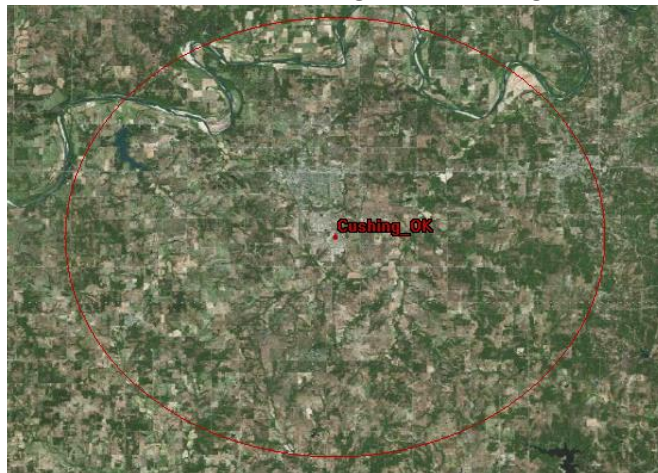

Test Locations

1. Port of Baltimore

- a. Operation will be limited to an area within a 15 km radius of the Seagirt Marine Terminal, Port of Baltimore 39.256407 degrees North latitude, 76.545464 degrees West longitude.

2. The Bayonne, New Jersey

- a. Operation will be limited to an area within a 15 km radius of the Tear Drop Memorial 40.663620 degrees North latitude, 74.069021 degrees West longitude.

3. Oil Storage Containers around Port Reading, NJ

7. Tupelo, MS

- a. Operation will be limited to an area within a 15 km radius of the 34.261767 degrees North latitude, 88.763933 degrees West longitude.

8. Stuttgart, AR

- a. Operation will be limited to an area within a 25 km radius of the 34.504668 degrees North latitude, 91.613918 degrees West longitude.

9. Cushing, OK

- a. Operation will be limited to an area within a 15 km radius of the 35.945335 degrees North latitude, 96.746332 degrees West longitude.

10. Bates City, MO

- a. Operation will be limited to an area within a 15 km radius of the 39.017325 degrees North latitude, 94.088921 degrees West longitude.