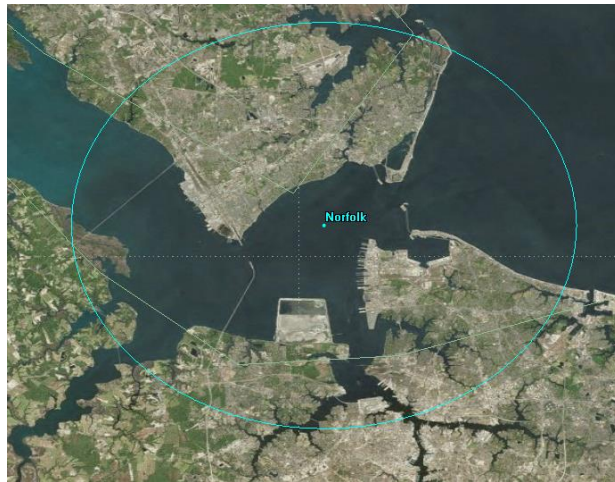

Test Locations

1. Port of Baltimore

- a. Operation will be limited to an area within a 15 km radius of the Seagirt Marine Terminal, Port of Baltimore 39.256407 degrees North latitude, 76.545464 degrees West longitude.

2. The Bayonne, New Jersey

- a. Operation will be limited to an area within a 15 km radius of the Tear Drop Memorial 40.663620 degrees North latitude, 74.069021 degrees West longitude.

3. Oil Storage Containers around Port Reading, NJ

- a. Operation will be limited to an area within a 15 km radius of 40.577426 degrees North latitude, 74.245575 degrees West longitude.

- 4. Norfolk, VA
 - a. Operation will be limited to an area within a 15 km radius of 36.972442 degrees North latitude, 76.355078 degrees West longitude.

- 5. Delaware City, DE
 - a. Operation will be limited to an area within a 15 km radius of the 39.584098 degrees North latitude, 75.618260 degrees West longitude.

- 6. Mexico Beach, FL

- a. Operation will be limited to an area within a 15 km radius of the 29.947041 degrees North latitude, 85.418620 degrees West longitude.