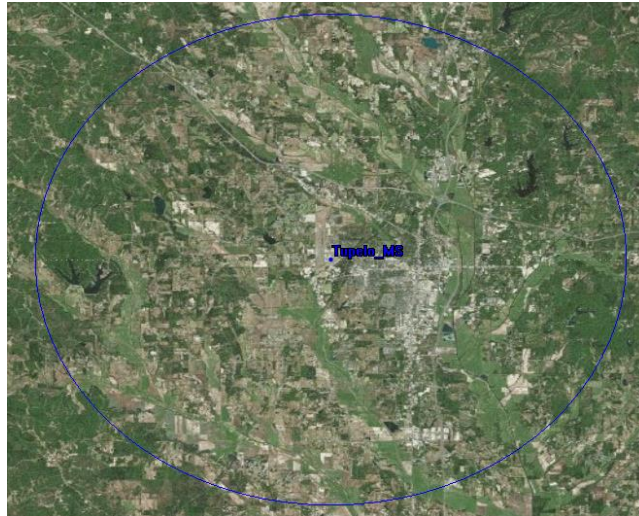

Test Locations

1. Port of Baltimore

- a. Operation will be limited to an area within a 15 km radius of the Seagirt Marine Terminal, Port of Baltimore 39.256407 degrees North latitude, 76.545464 degrees West longitude.

2. The Bayonne, New Jersey

- a. Operation will be limited to an area within a 15 km radius of the Tear Drop Memorial 40.663620 degrees North latitude, 74.069021 degrees West longitude.

3. Oil Storage Containers around Port Reading, NJ

- 5. Delaware City, DE
 - a. Operation will be limited to an area within a 15 km radius of the 39.584098 degrees North latitude, 75.618260 degrees West longitude.

- 6. Mexico Beach, FL

- a. Operation will be limited to an area within a 15 km radius of the 29.947041 degrees North latitude, 85.418620 degrees West longitude.

7. Tupelo, MS

- a. Operation will be limited to an area within a 15 km radius of the 34.261767 degrees North latitude, 88.763933 degrees West longitude.

8. Stuttgart, AR

- a. Operation will be limited to an area within a 25 km radius of the 34.504668 degrees North latitude, 91.613918 degrees West longitude.