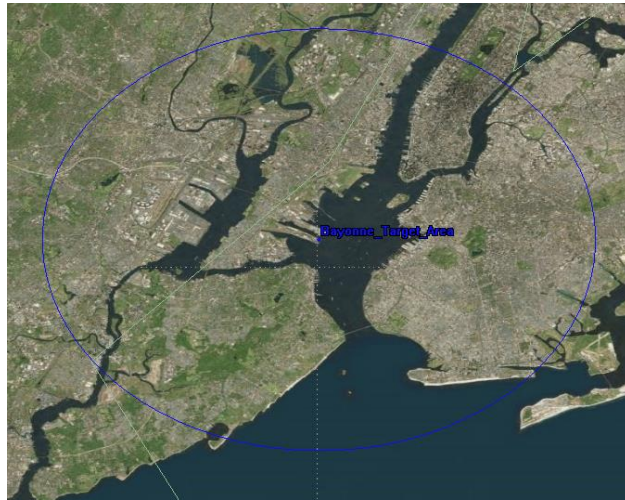

Test Locations

1. Port of Baltimore

- a. Operation will be limited to an area within a 15 km radius of the Seagirt Marine Terminal, Port of Baltimore 39.256407 degrees North latitude, 76.545464 degrees West longitude.

2. The Bayonne, New Jersey

- a. Operation will be limited to an area within a 15 km radius of the Tear Drop Memorial 40.663620 degrees North latitude, 74.069021 degrees West longitude.

3. Oil Storage Containers around Port Reading, NJ

- a. Operation will be limited to an area within a 15 km radius of 40.577426 degrees North latitude, 74.245575 degrees West longitude.

- 4. Norfolk, VA
 - a. Operation will be limited to an area within a 15 km radius of 36.972442 degrees North latitude, 76.355078 degrees West longitude.

- 5. Delaware City, DE
 - a. Operation will be limited to an area within a 15 km radius of the 39.584098 degrees North latitude, 75.618260 degrees West longitude.

- 6. Mexico Beach, FL

- a. Operation will be limited to an area within a 15 km radius of the 29.947041 degrees North latitude, 85.418620 degrees West longitude.