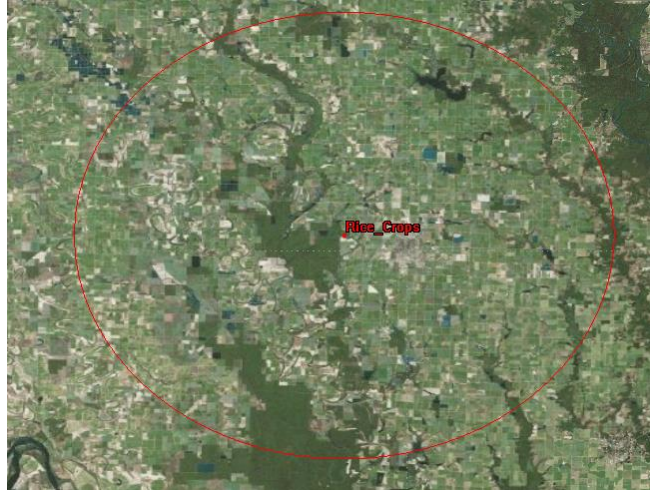

Test Locations

1. Port of Baltimore

- a. Operation will be limited to an area within a 15 km radius of the Seagirt Marine Terminal, Port of Baltimore 39.256407 degrees North latitude, 76.545464 degrees West longitude.

2. The Bayonne, New Jersey

- a. Operation will be limited to an area within a 15 km radius of the Tear Drop Memorial 40.663620 degrees North latitude, 74.069021 degrees West longitude.

3. Oil Storage Containers around Port Reading, NJ

- 5. Delaware City, DE
 - a. Operation will be limited to an area within a 15 km radius of the 39.584098 degrees North latitude, 75.618260 degrees West longitude.

- 6. Mexico Beach, FL

- a. Operation will be limited to an area within a 15 km radius of the 29.947041 degrees North latitude, 85.418620 degrees West longitude.

7. Tupelo, MS

- a. Operation will be limited to an area within a 15 km radius of the 34.261767 degrees North latitude, 88.763933 degrees West longitude.

8. Stuttgart, AR

- a. Operation will be limited to an area within a 25 km radius of the 34.504668 degrees North latitude, 91.613918 degrees West longitude.