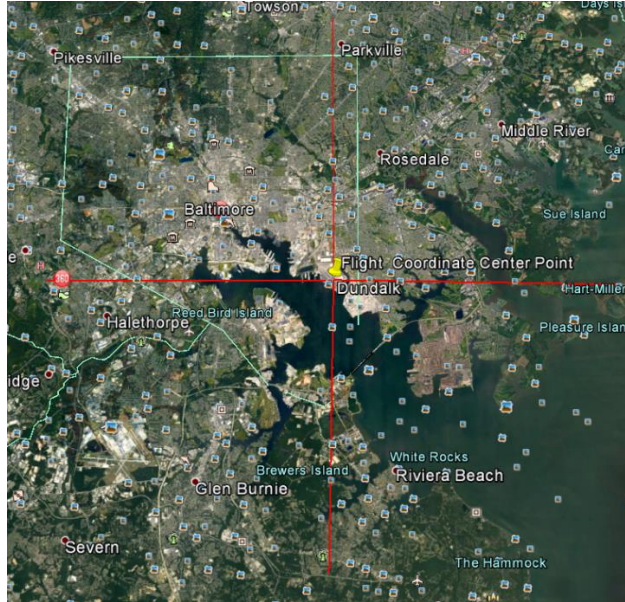

Test Locations

1. Port of Baltimore

- a. Operation will be limited to an area within a 15 km radius of the Seagirt Marine Terminal, Port of Baltimore 39.256407 degrees North latitude, 76.545464 degrees West longitude.

2. The Bayonne, New Jersey

- a. Operation will be limited to an area within a 15 km radius of the Tear Drop Memorial 40.663620 degrees North latitude, 74.069021 degrees West longitude.

3. Oil Storage Containers around Port Reading, NJ

- a. Operation will be limited to an area within a 15 km radius of 40.577426 degrees North latitude, 74.245575 degrees West longitude.

- 4. Norfolk, VA
 - a. Operation will be limited to an area within a 15 km radius of 36.972442 degrees North latitude, 76.355078 degrees West longitude.

- 5. Delaware City, DE
 - a. Operation will be limited to an area within a 15 km radius of the 39.584098 degrees North latitude, 75.618260 degrees West longitude.

- 6. Mexico Beach, FL

- a. Operation will be limited to an area within a 15 km radius of the 29.947041 degrees North latitude, 85.418620 degrees West longitude.