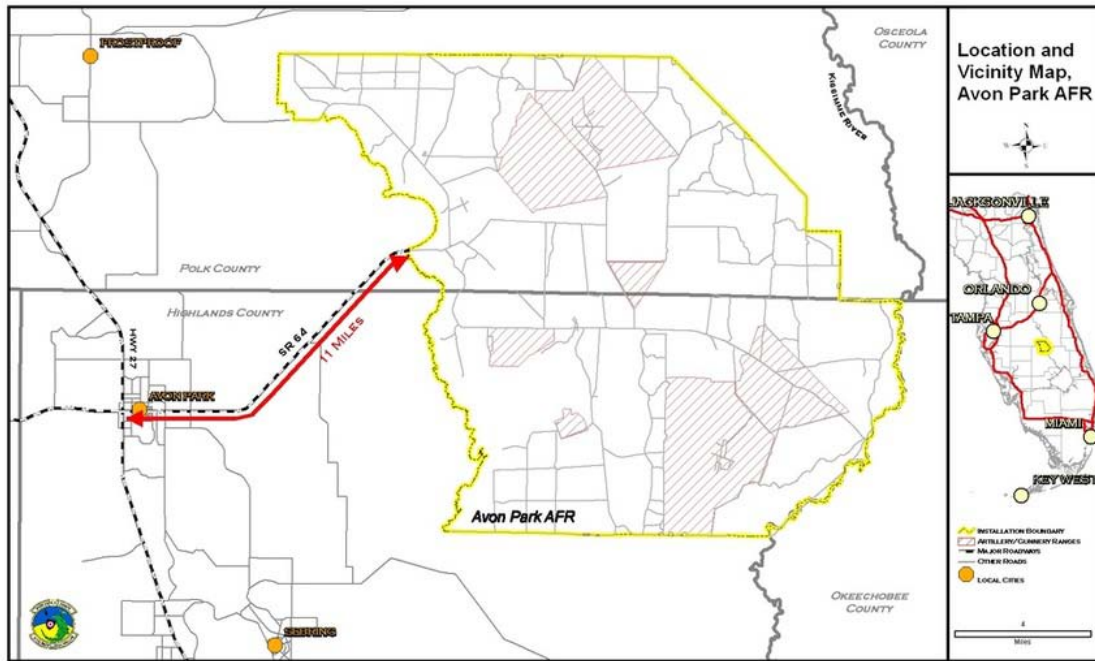

Exhibit 12: Avon Park Air Force Range Map

Avon Park Air Force Range is a closed range, restricted air space area located in central Florida near Avon Park, FL. The map is shown below:

Map of Avon Park Air Force Range, Avon Park, FL

GPS Coordinates of Entrance to Avon Park AFR:

Latitude: 27° 39' 52.08" N

Longitude: 81° 22' 37.51" W

GPS Coordinates of Avon Park AFR Runway:

Latitude: 27° 38' 49.07" N

Longitude: 81° 20' 27.64" W

All experiments are under the command of the AFR Range Control.