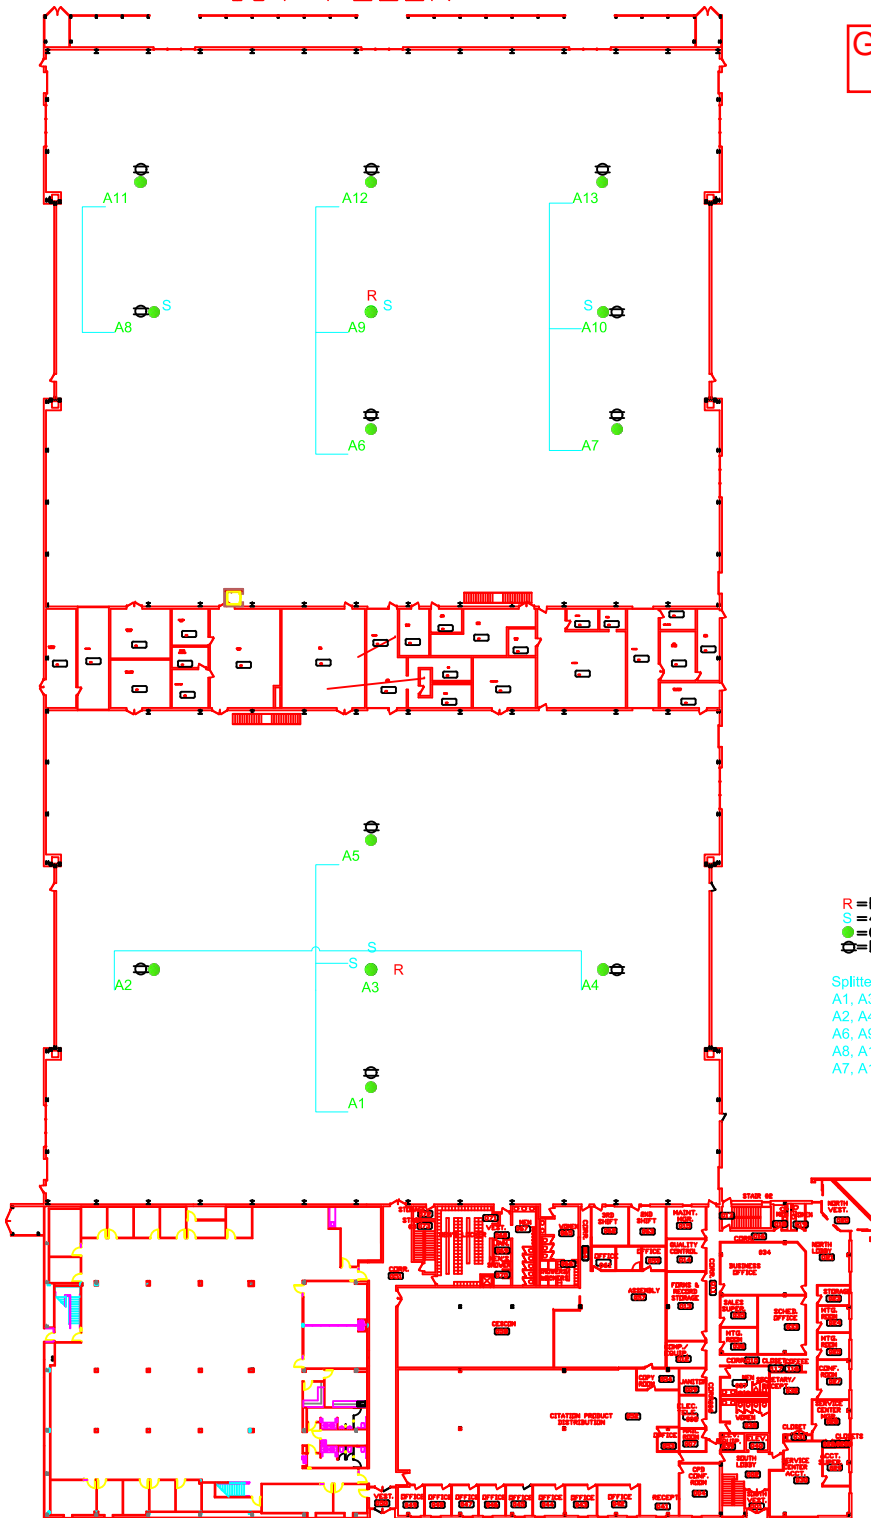

1ST FLOOR

North

- (X11) NEW L1 ONLY GPS RE-RADIATORS
- (X3) NEW ACTIVE ANTENNAS
- (X5) COAXIAL SURGE SUPPRESSERS
- (x12) 60' CNT 240 COAX'S
- (300') 1/2" HELIAX COAX
- (x14) (M) N TYPE HELIAX CONNECTORS
- (X4) NEW FOUR WAY GPS SPLITTERS
- (X1) NEW TWO WAY GPS SPLITTER
- (X11) NEW 120VAC OUTLETS
- (X4) 4'X 2" PIPES
- (X4) PIPE TO PIPE CLAMP KITS

R = Roof Penetration
 S = 4 Way Splitter
 ● = GPS Amplifier
 ⊕ = Duplex Electrical

1ST FLOOR

GPS Splitter Groupings

R=Roof Penetration
S=4 Way Splitter
●=GPS Amplifier
⊗=Duplex Electrical

Splitter Grouping:
A1, A3, A5
A2, A4
A6, A9, A12
A8, A11
A7, A10, A13