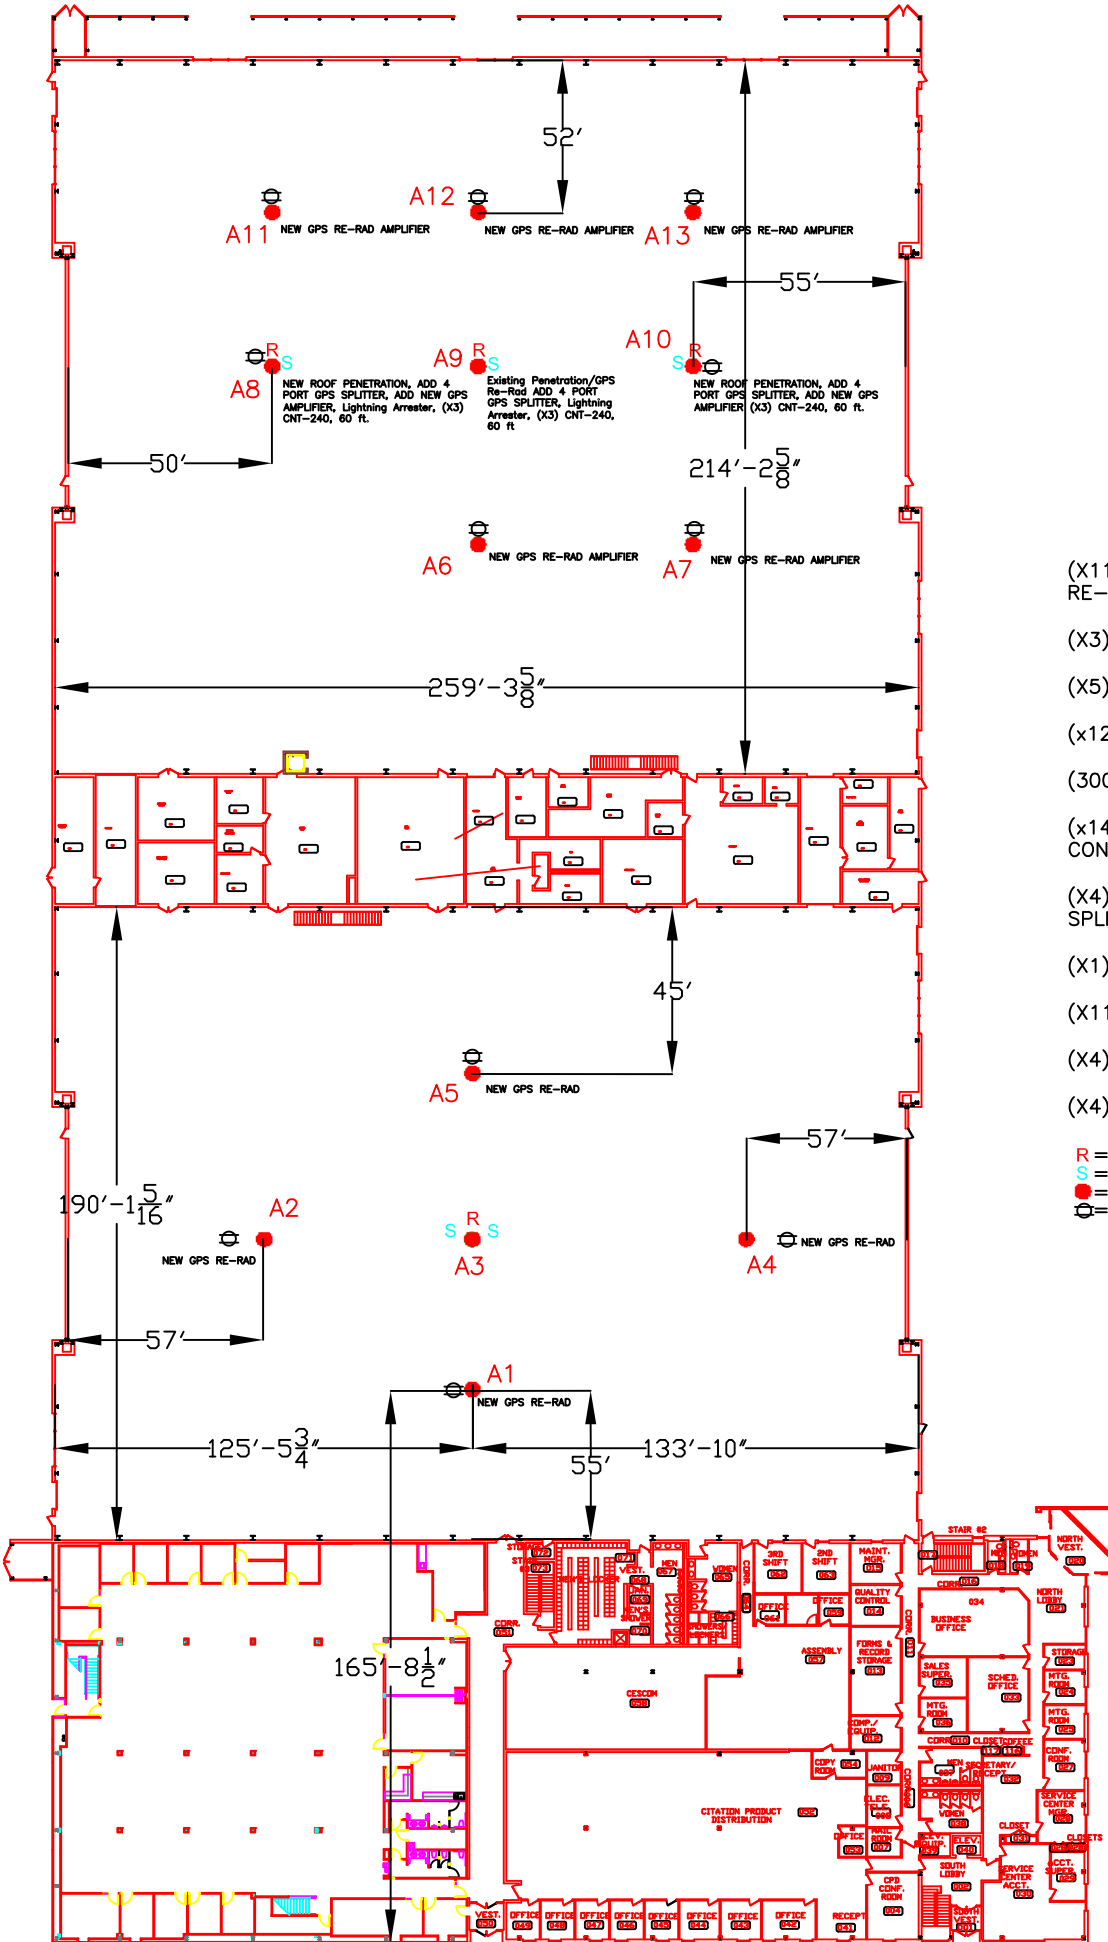

1ST FLOOR

North

- (X11) NEW L1 ONLY GPS RE-RADIATORS
- (X3) NEW ACTIVE ANTENNAS
- (X5) COAXIAL SURGE SUPPRESSERS
- (x12) 60' CNT 240 COAX'S
- (300') 1/2" HELIAX COAX
- (x14) (M) N TYPE HELIAX CONNECTORS
- (X4) NEW FOUR WAY GPS SPLITTERS
- (X1) NEW TWO WAY GPS SPLITTER
- (X11) NEW 120VAC OUTLETS
- (X4) 4'X 2" PIPES
- (X4) PIPE TO PIPE CLAMP KITS

R = Roof Penetration
 S = 4 Way Splitter
 ● = GPS Amplifier
 ⊕ = Duplex Electrical

1ST FLOOR

GPS Splitter Groupings

R=Roof Penetration
S=4 Way Splitter
●=GPS Amplifier
⊗=Duplex Electrical

Splitter Grouping:
A1, A3, A5
A2, A4
A6, A9, A12
A8, A11
A7, A10, A13