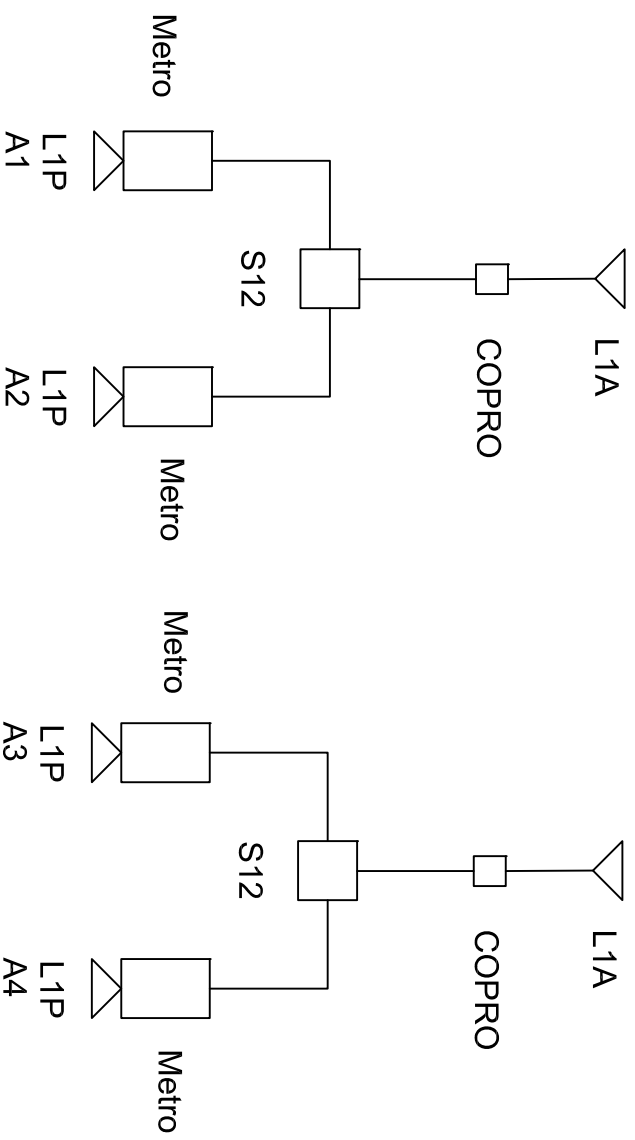

Plant IV GPS System Diagram

Qty	Description	MFG/PN
2	Active GPS (Outdoor) Antenna	L1A-PM-NF
2	Lightning Protection Kit	COPRO
2	Passive GPS Splitters	S12-NF
4	Passive GPS (Indoor) Antenna	L1P-NF
4	GPS Amplifier	Metro-M-P110/6.8-NF