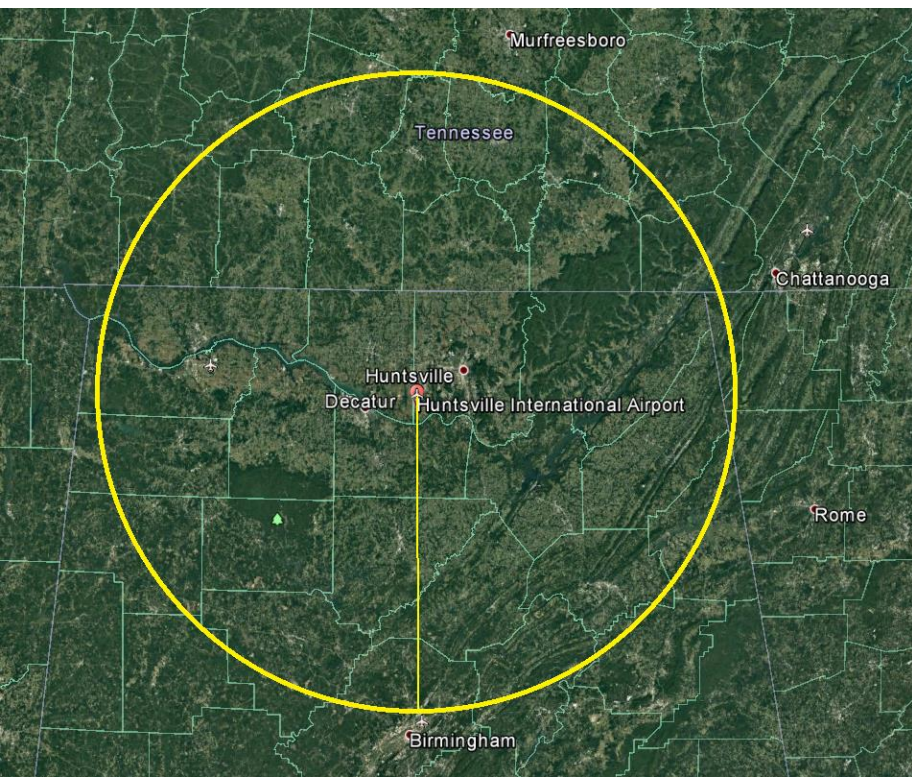

Aircraft Carrying Radar

Alt = 0-10,000 ft

HSV Airport/
655 Discovery

Range = 0-115 km

POC in case of interference:
Primary: Josiah Mullins (256) 975-6201
Secondary: Josh Gullett (256) 503-4085