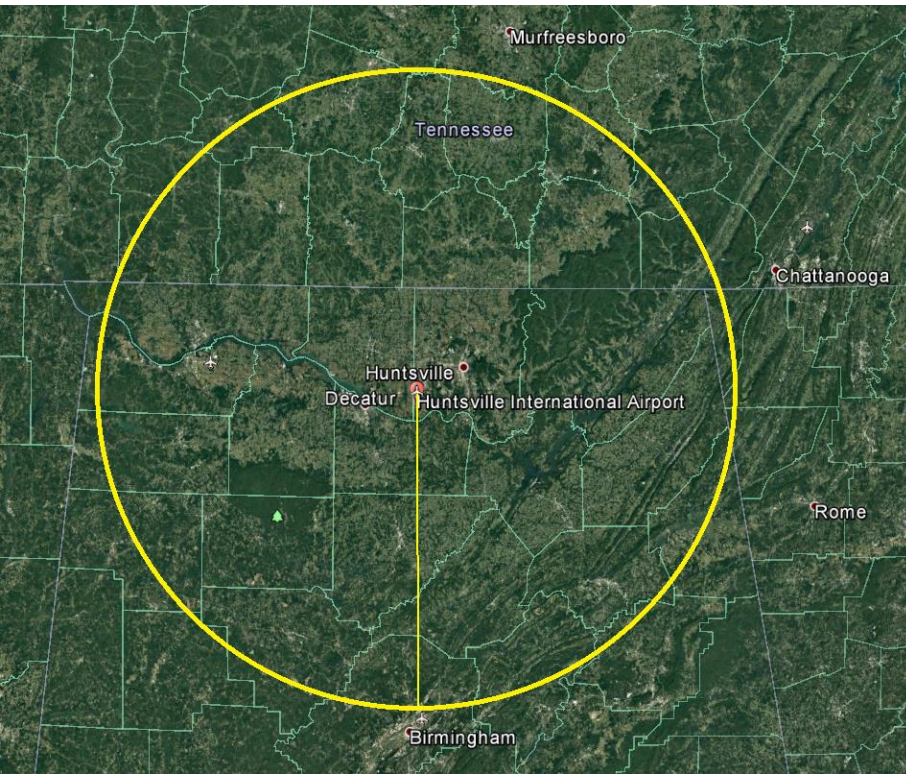

Aircraft Carrying Radar

Alt = 0-10,000 ft

HSV Airport

Range = 0-115 km

POC in case of interference:

Primary: Josh Gullett (256) 503-4085

Secondary: Josiah Mullins (256) 975-6201