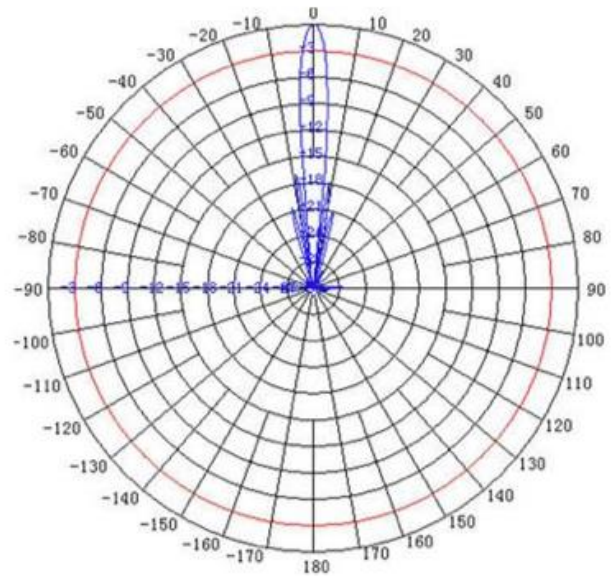

VRX - VHF Satellite Receive Antenna Radiation Pattern

SBTX/SBRX - S-Band Satellite Transmit/Receive Radiation Pattern

UTX/URX - UHF Earth Station Antenna Radiation Pattern.

VRX - VHF Earth Station Antenna Radiation Pattern.

Vertical Pattern

Horizontal Pattern

SBRX/SBTX - S-Band Earth Station Antenna Radiation Pattern.