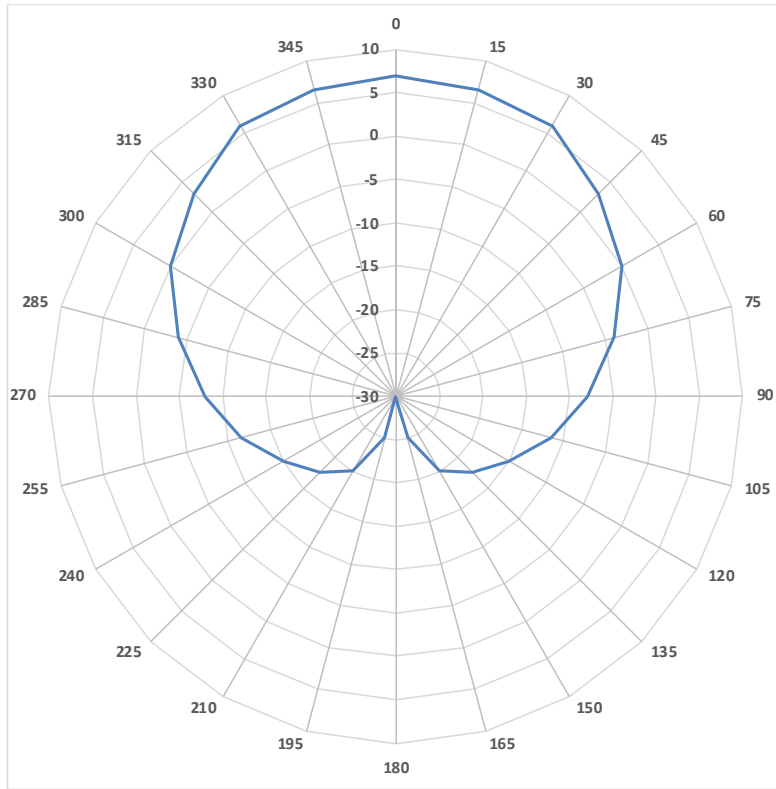

SpaceCap Exhibits

Antenna Radiation Diagrams

THEA Satellite

March 7, 2018
May 9, 2018 (Rev A)

SpaceQuest, Ltd.

3554 Chain Bridge Rd
Suite 400
Fairfax, VA 22030

UTX/URX - UHF Satellite Transmit/Receive Radiation Pattern.

VRX - VHF Satellite Receive Antenna Radiation Pattern

SBTX/SBRX - S-Band Satellite Transmit/Receive Radiation Pattern

UTX/URX - UHF Earth Station Antenna Radiation Pattern.

VRX - VHF Earth Station Antenna Radiation Pattern.

Vertical Pattern

Horizontal Pattern

SBRX/SBTX - S-Band Earth Station Antenna Radiation Pattern.