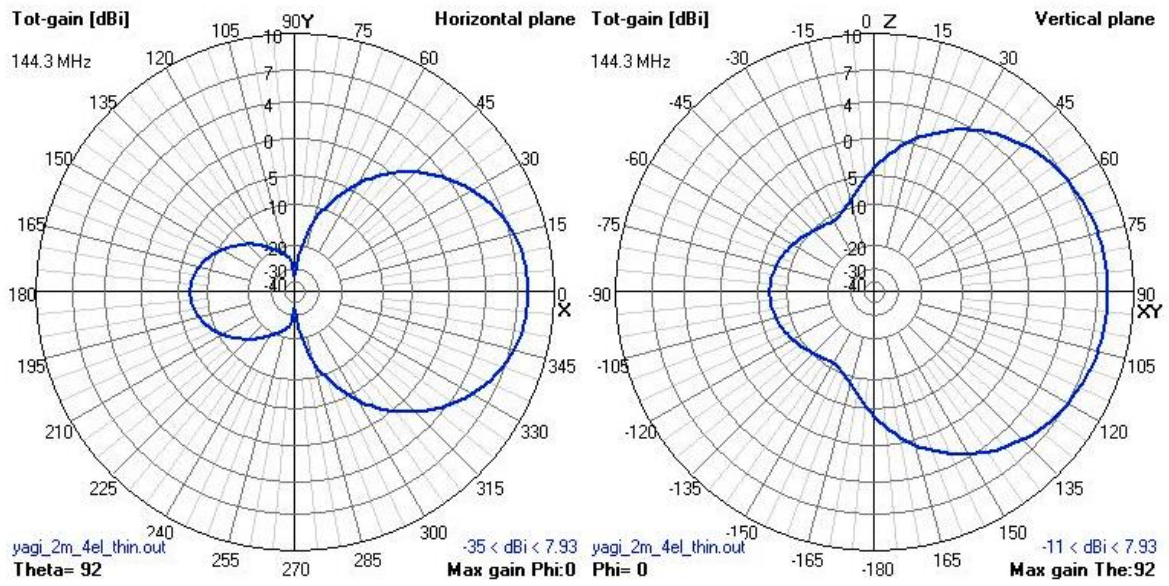

VRX - VHF Satellite Receive Antenna Radiation Pattern

SBTX/SBRX - S-Band Satellite Transmit/Receive Radiation Pattern

UTX/URX - UHF Earth Station Antenna Radiation Pattern.

VRX - VHF Earth Station Antenna Radiation Pattern.

Vertical Pattern

Horizontal Pattern

SBRX/SBTX - S-Band Earth Station Antenna Radiation Pattern.