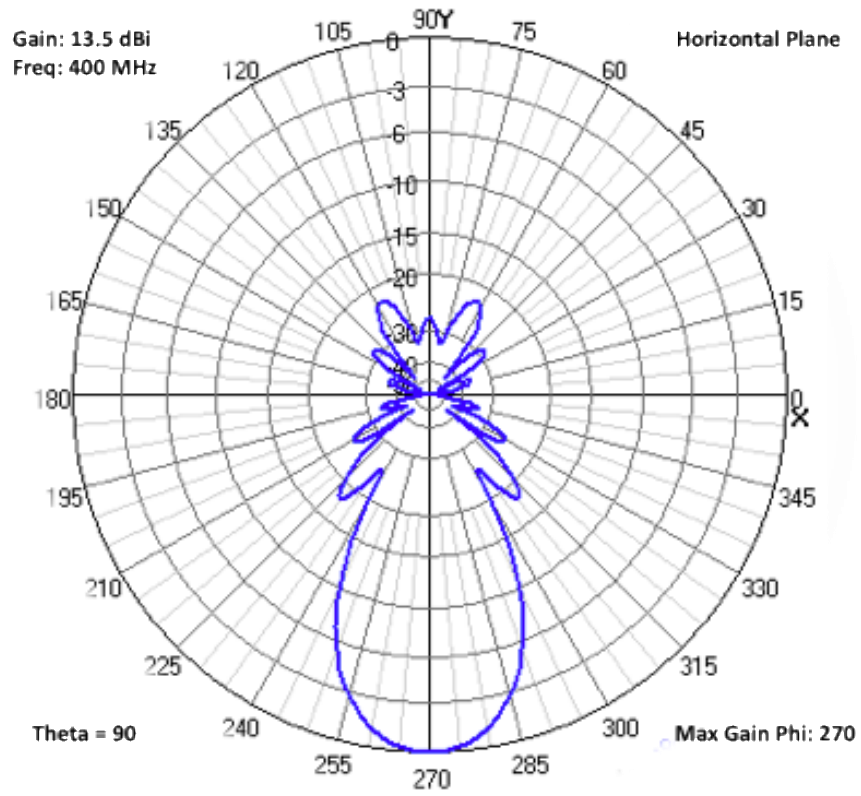

SpaceCap Exhibits

Antenna Radiation Diagrams

THEA Satellite

March 7, 2018
May 9, 2018 (Rev A)

SpaceQuest, Ltd.

3554 Chain Bridge Rd
Suite 400
Fairfax, VA 22030

UTX/URX - UHF Satellite Transmit/Receive Radiation Pattern.

VRX - VHF Satellite Receive Antenna Radiation Pattern

SBTX/SBRX - S-Band Satellite Transmit/Receive Radiation Pattern

UTX/URX - UHF Earth Station Antenna Radiation Pattern.

VRX - VHF Earth Station Antenna Radiation Pattern.

Vertical Pattern

Horizontal Pattern

SBRX/SBTX - S-Band Earth Station Antenna Radiation Pattern.