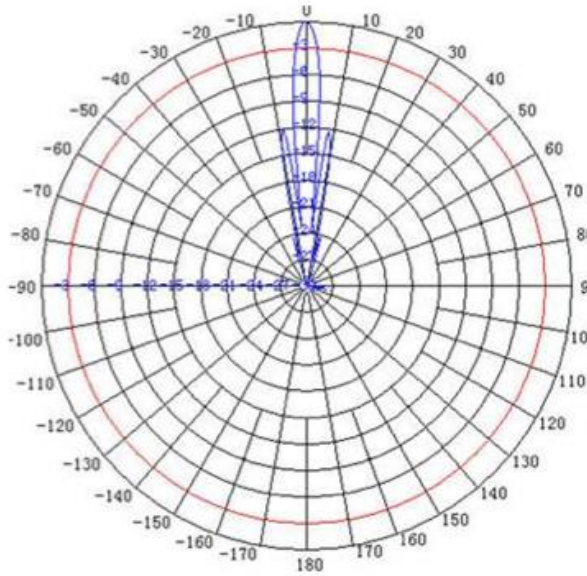

VRX - VHF Satellite Receive Antenna Radiation Pattern

SBTX/SBRX - S-Band Satellite Transmit/Receive Radiation Pattern

UTX/URX - UHF Earth Station Antenna Radiation Pattern.

VRX - VHF Earth Station Antenna Radiation Pattern.

Vertical Pattern

Horizontal Pattern

SBRX/SBTX - S-Band Earth Station Antenna Radiation Pattern.