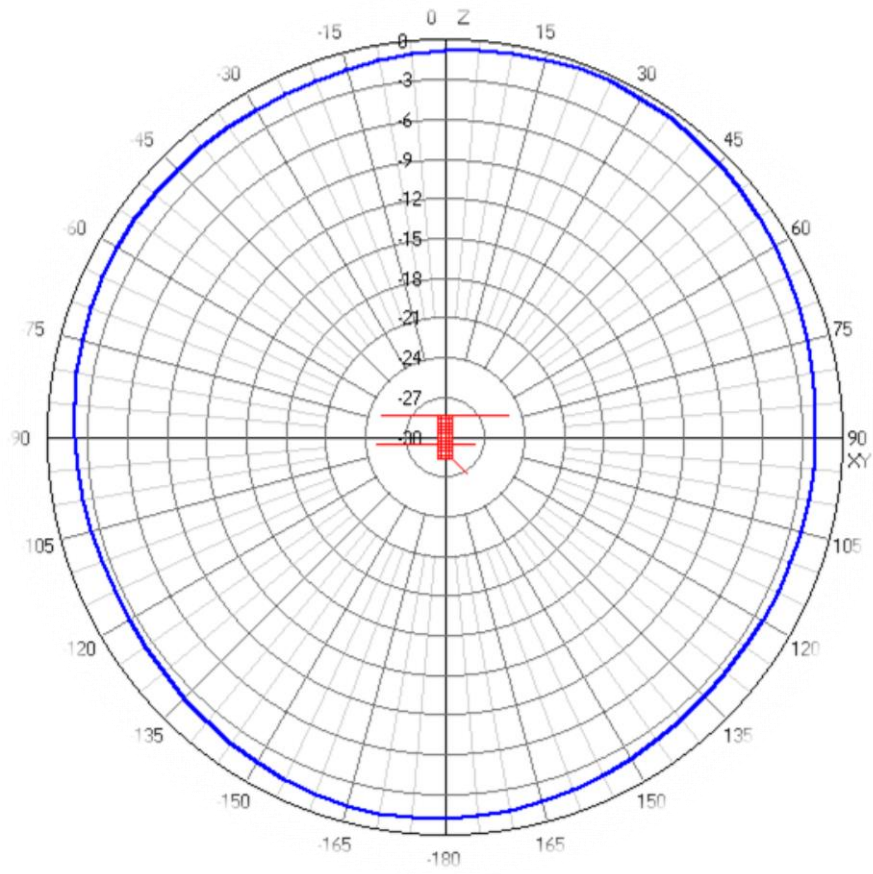

VRX - VHF Satellite Receive Antenna Radiation Pattern

SBTX/SBRX - S-Band Satellite Transmit/Receive Radiation Pattern

UTX/URX - UHF Earth Station Antenna Radiation Pattern.

VRX - VHF Earth Station Antenna Radiation Pattern.

Vertical Pattern

Horizontal Pattern

SBRX/SBTX - S-Band Earth Station Antenna Radiation Pattern.