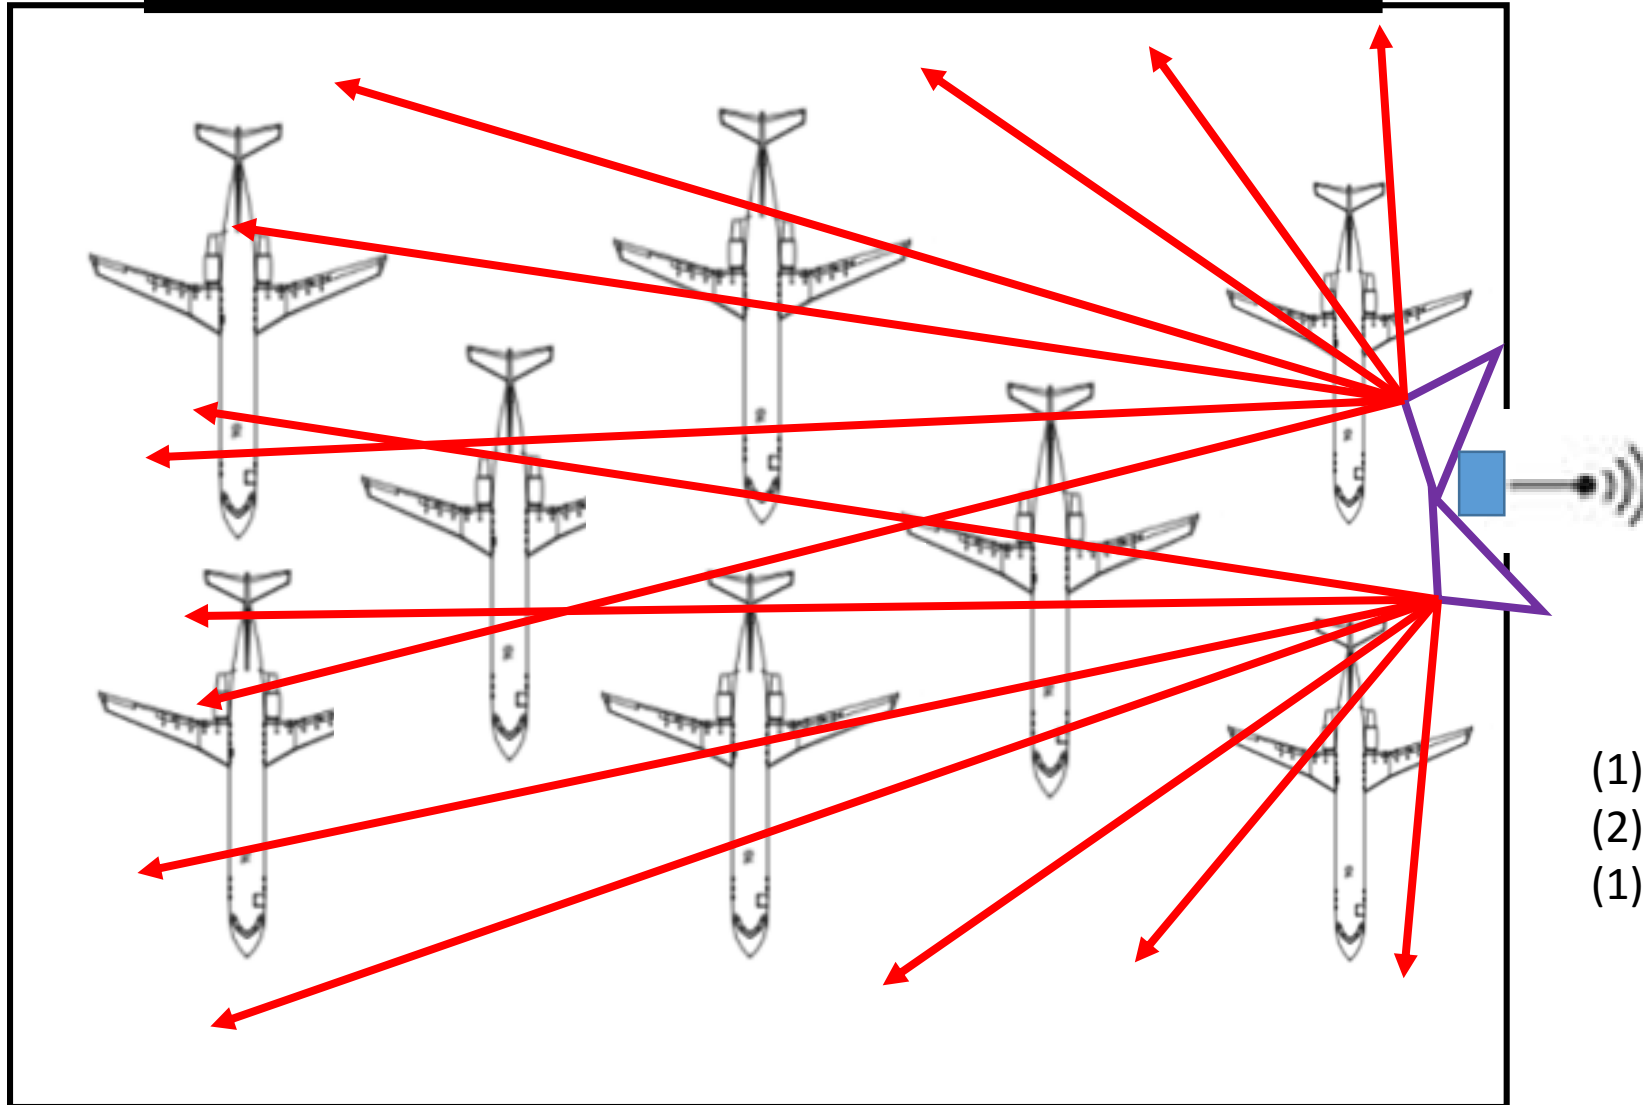

Skywest PSP Hanger

Ceiling Height: 45'

150'

Front

200'

Back

- (1) Repeater: 
- (2) Internal Antennas 
- (1) External Antenna 