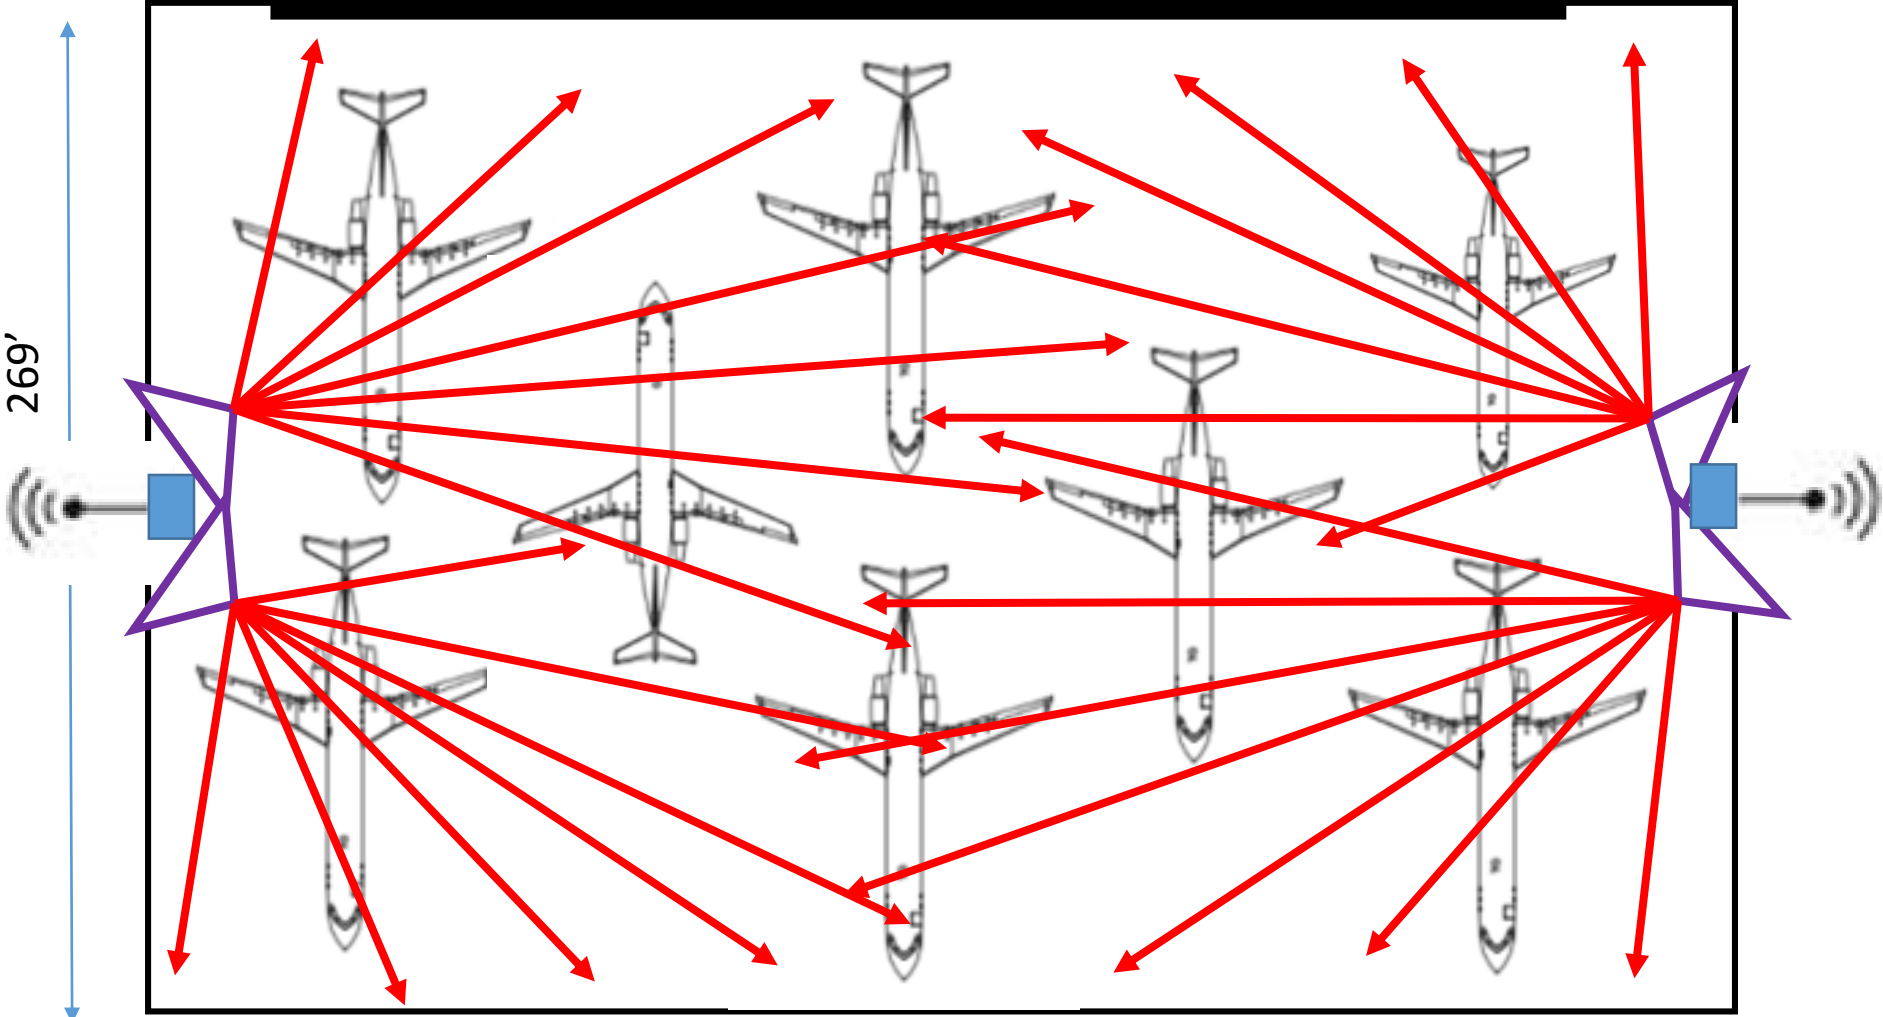

Skywest MKE East Hanger

Ceiling Height: 68'

258'

Front

- (2) Repeaters: 
- (4) Internal Antennas
- (2) External Antennas