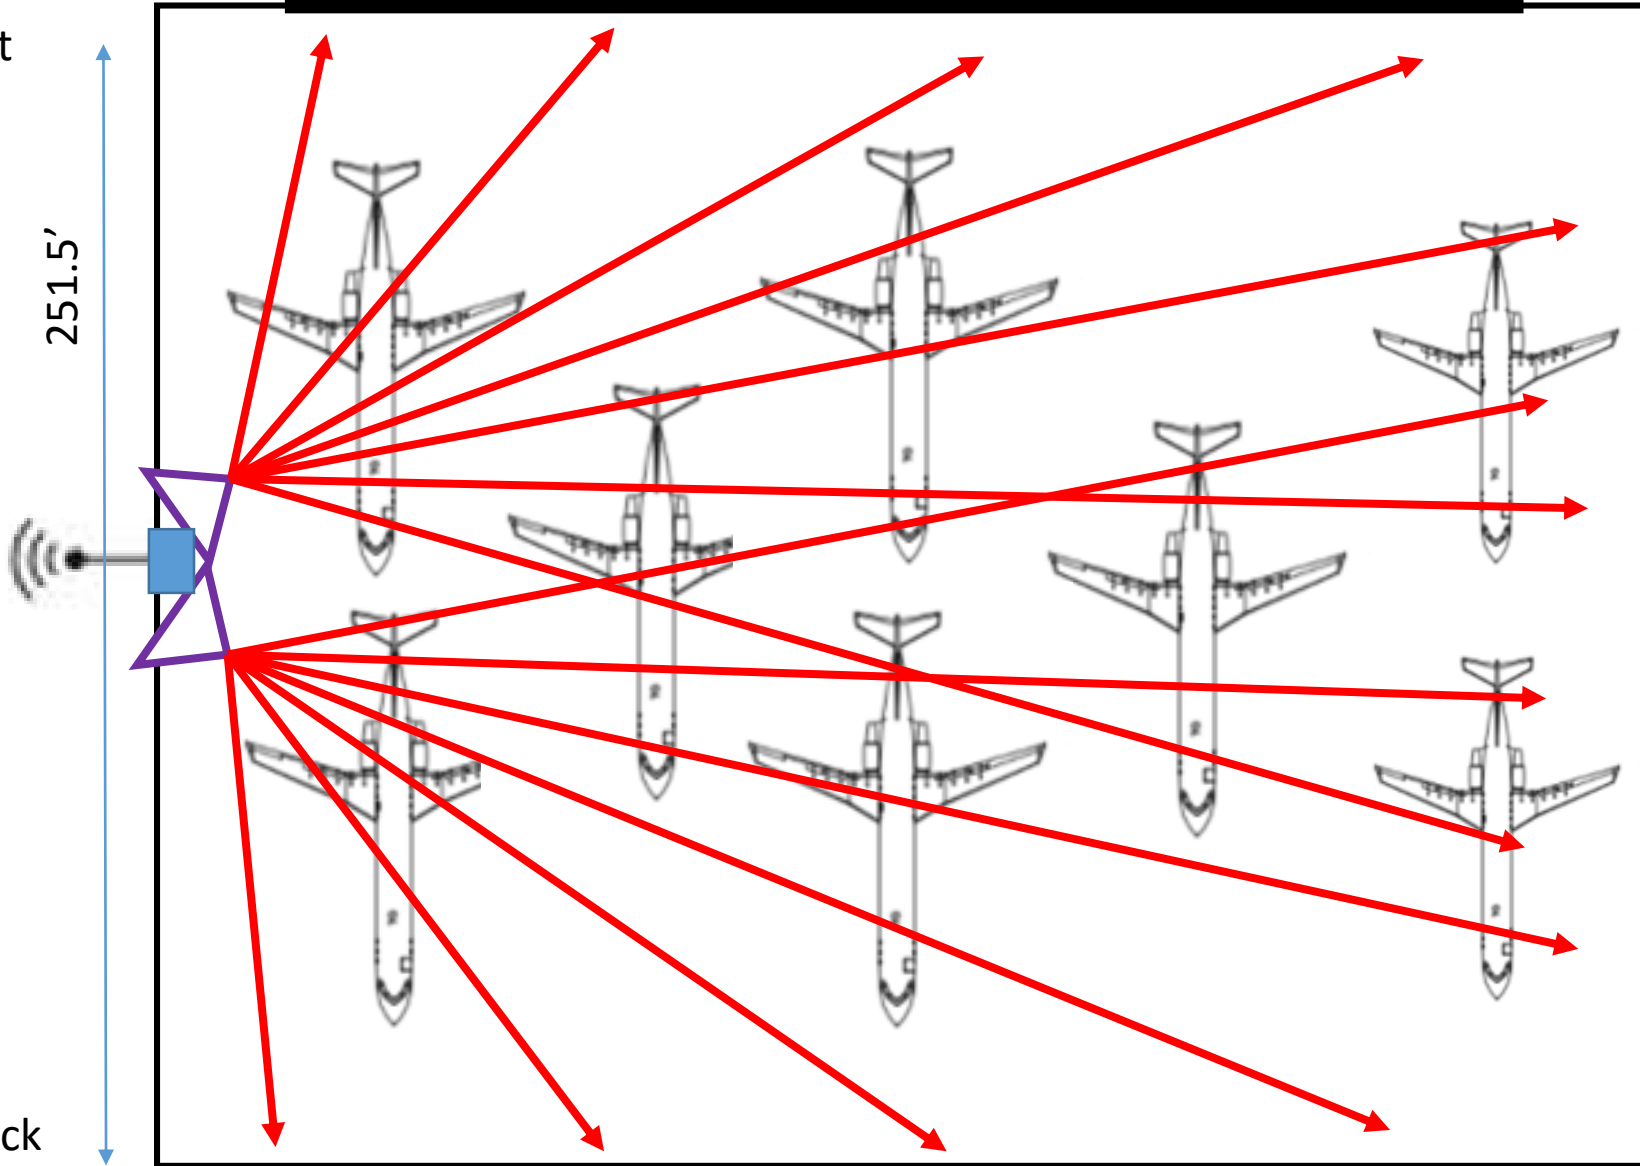

Skywest MKE West Hanger

190'

Ceiling Height: 68'

Front

251.5'

Back

- (1) Repeater: 
- (2) Internal Antennas 
- (1) External Antenna 