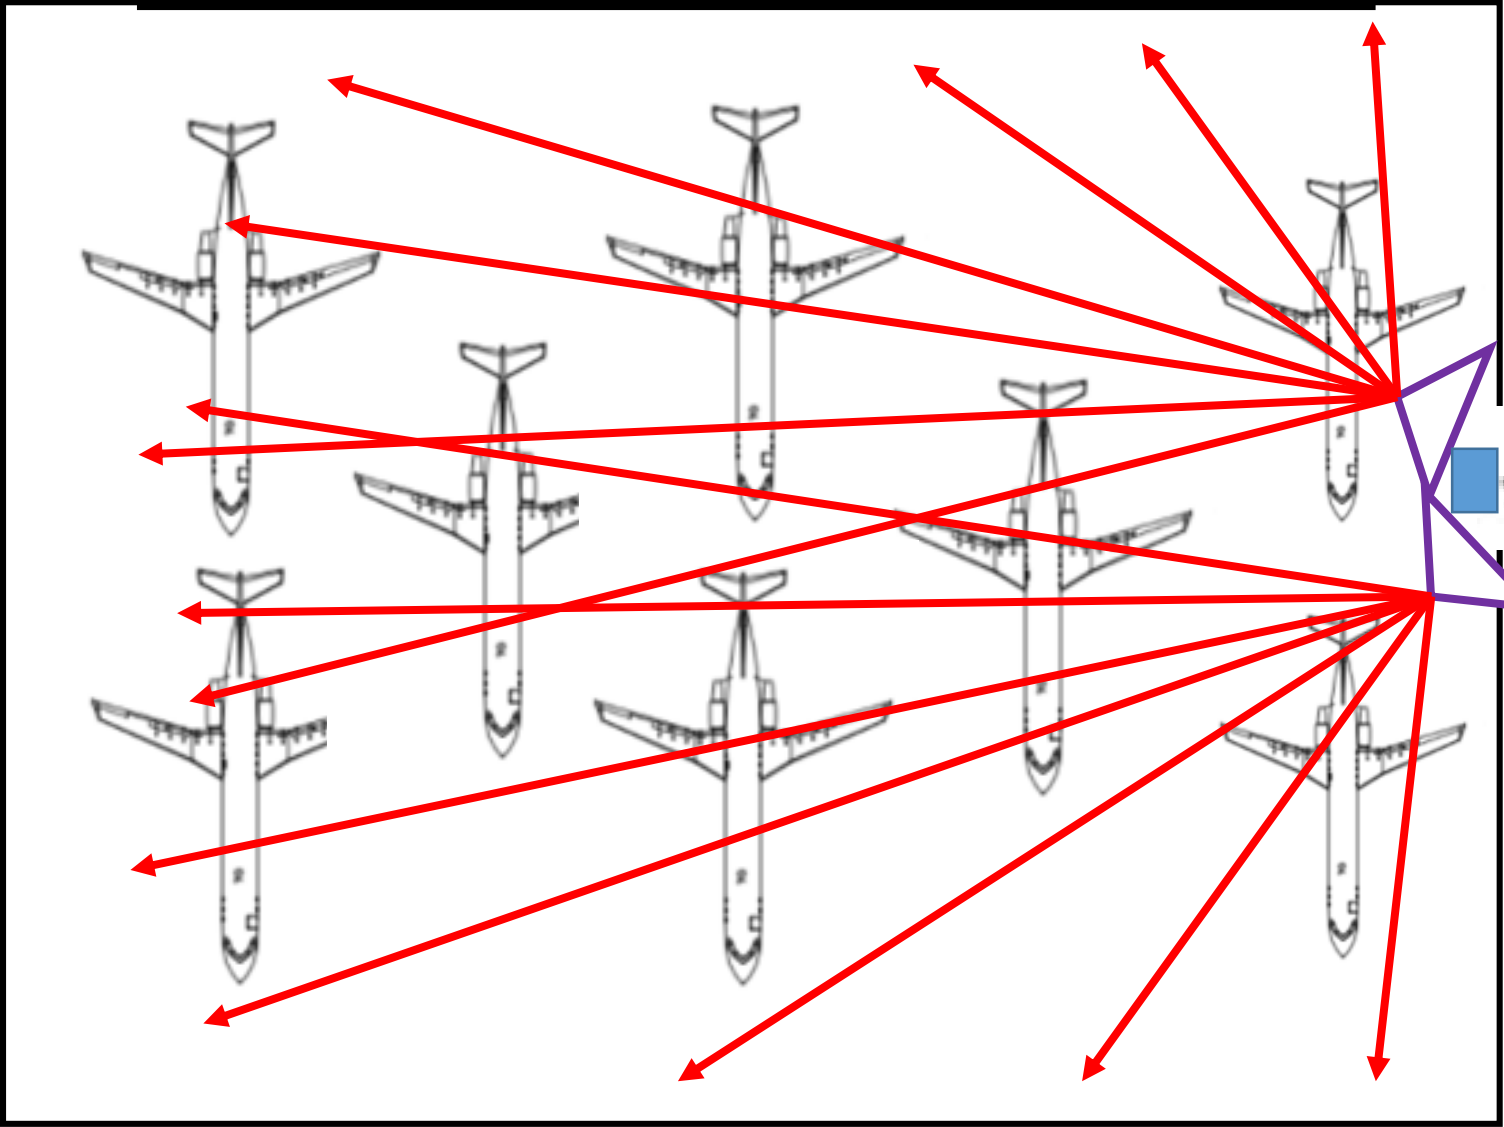

Skywest DTW Hanger

Ceiling Height: 46'

190'

Front

253'

Back

- (1) Repeater: 
- (2) Internal Antennas
- (1) External Antenna