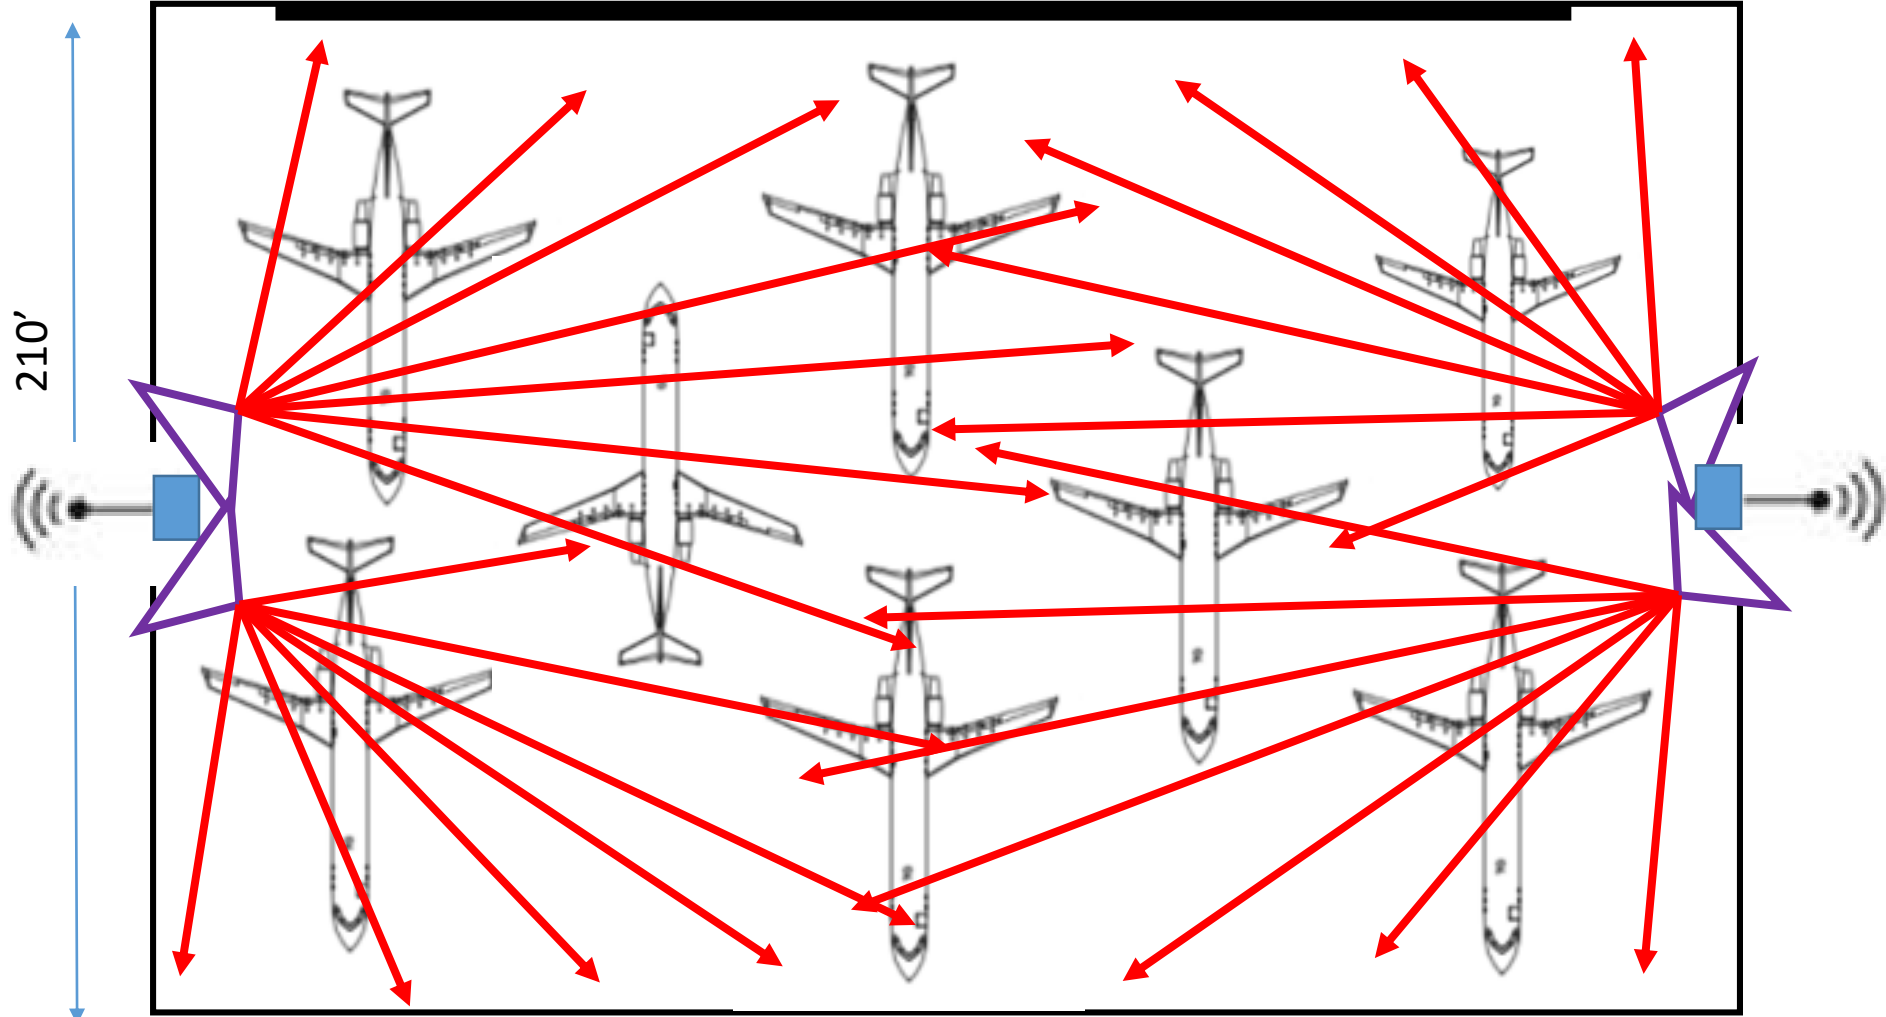

Skywest TUS Hanger

Ceiling Height: 79'

223'

Front

210'

Back

- (2) Repeaters: 
- (4) Internal Antennas
- (2) External Antennas