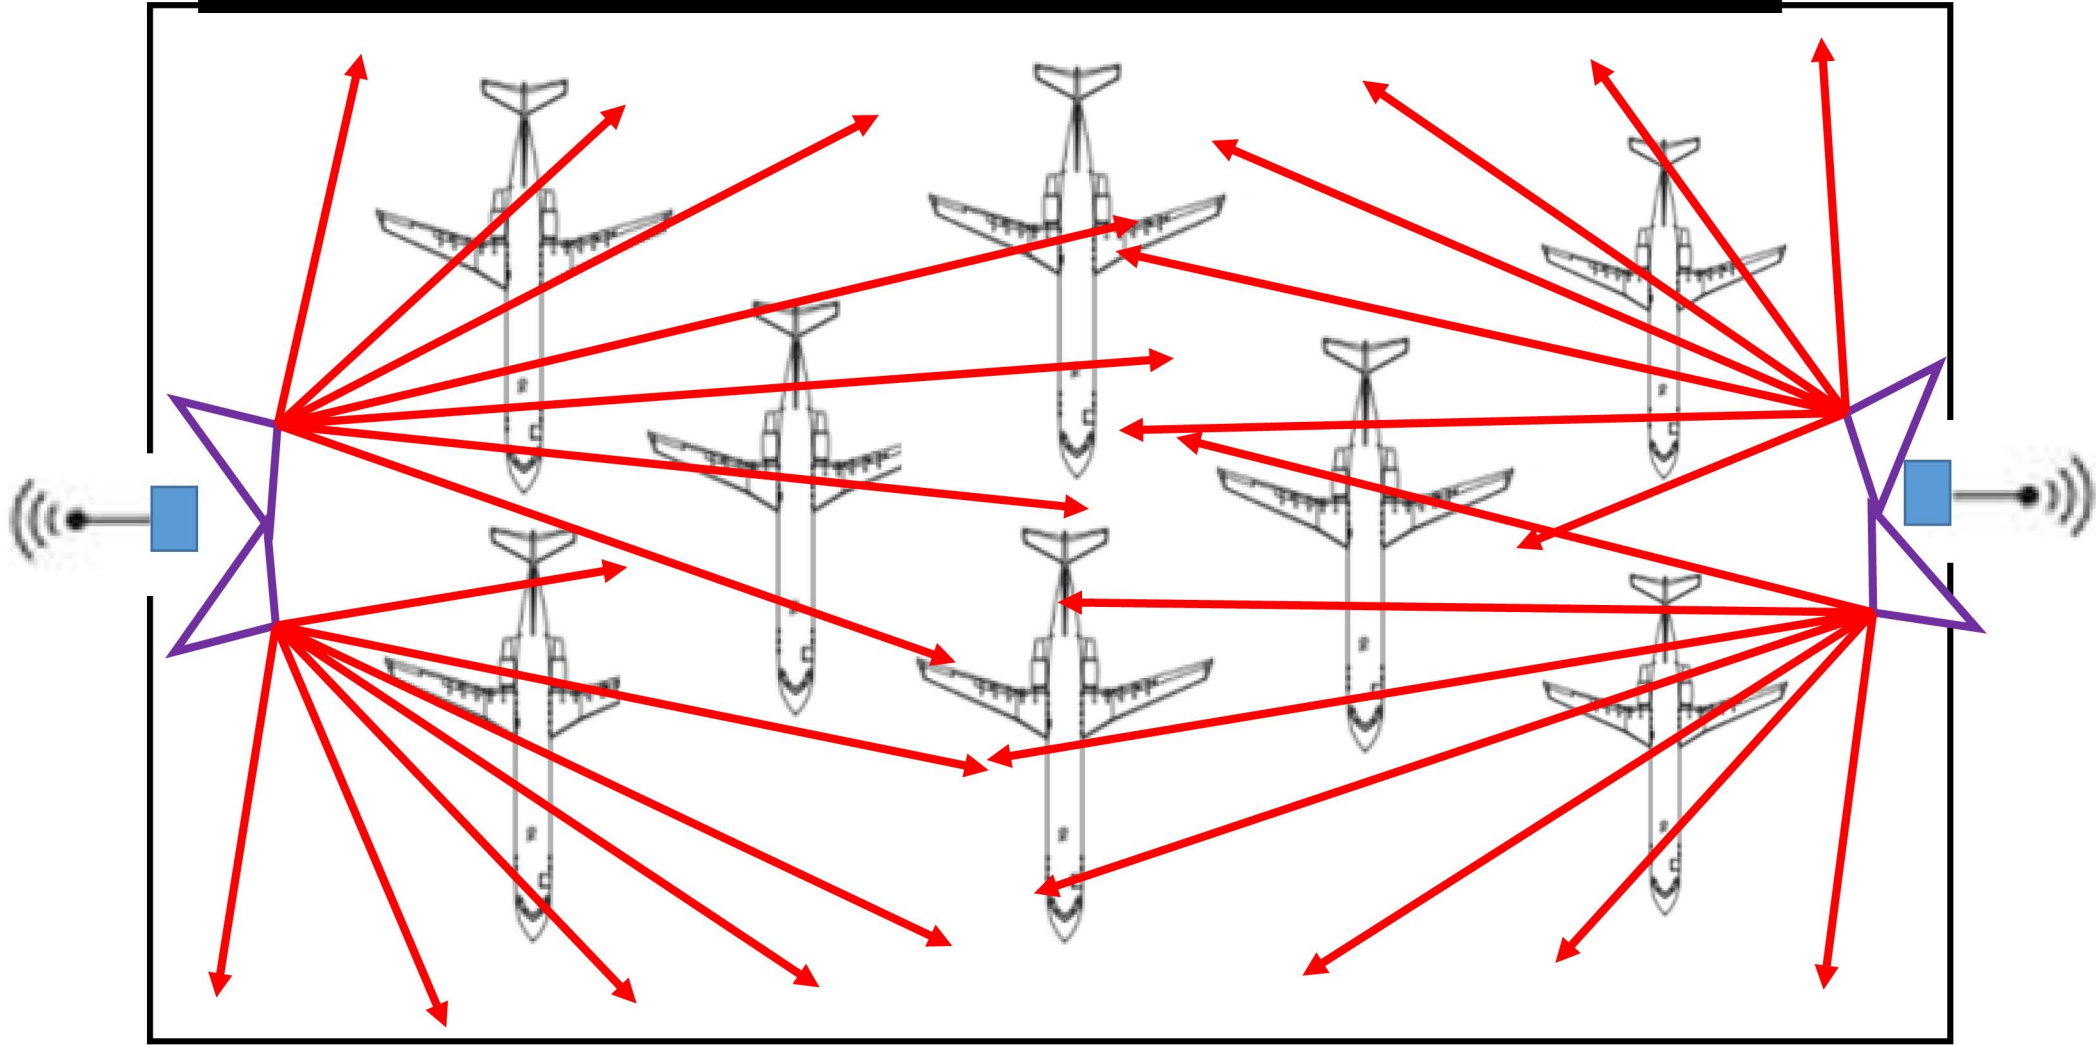

# Skywest BOI Hanger

Front

Ceiling Height: 50'

338'

248'

Back

- (2) Repeaters
- (4) Internal Antennas
- (2) External Antennas

\*External antenna connected via 50 ft. LMR-400