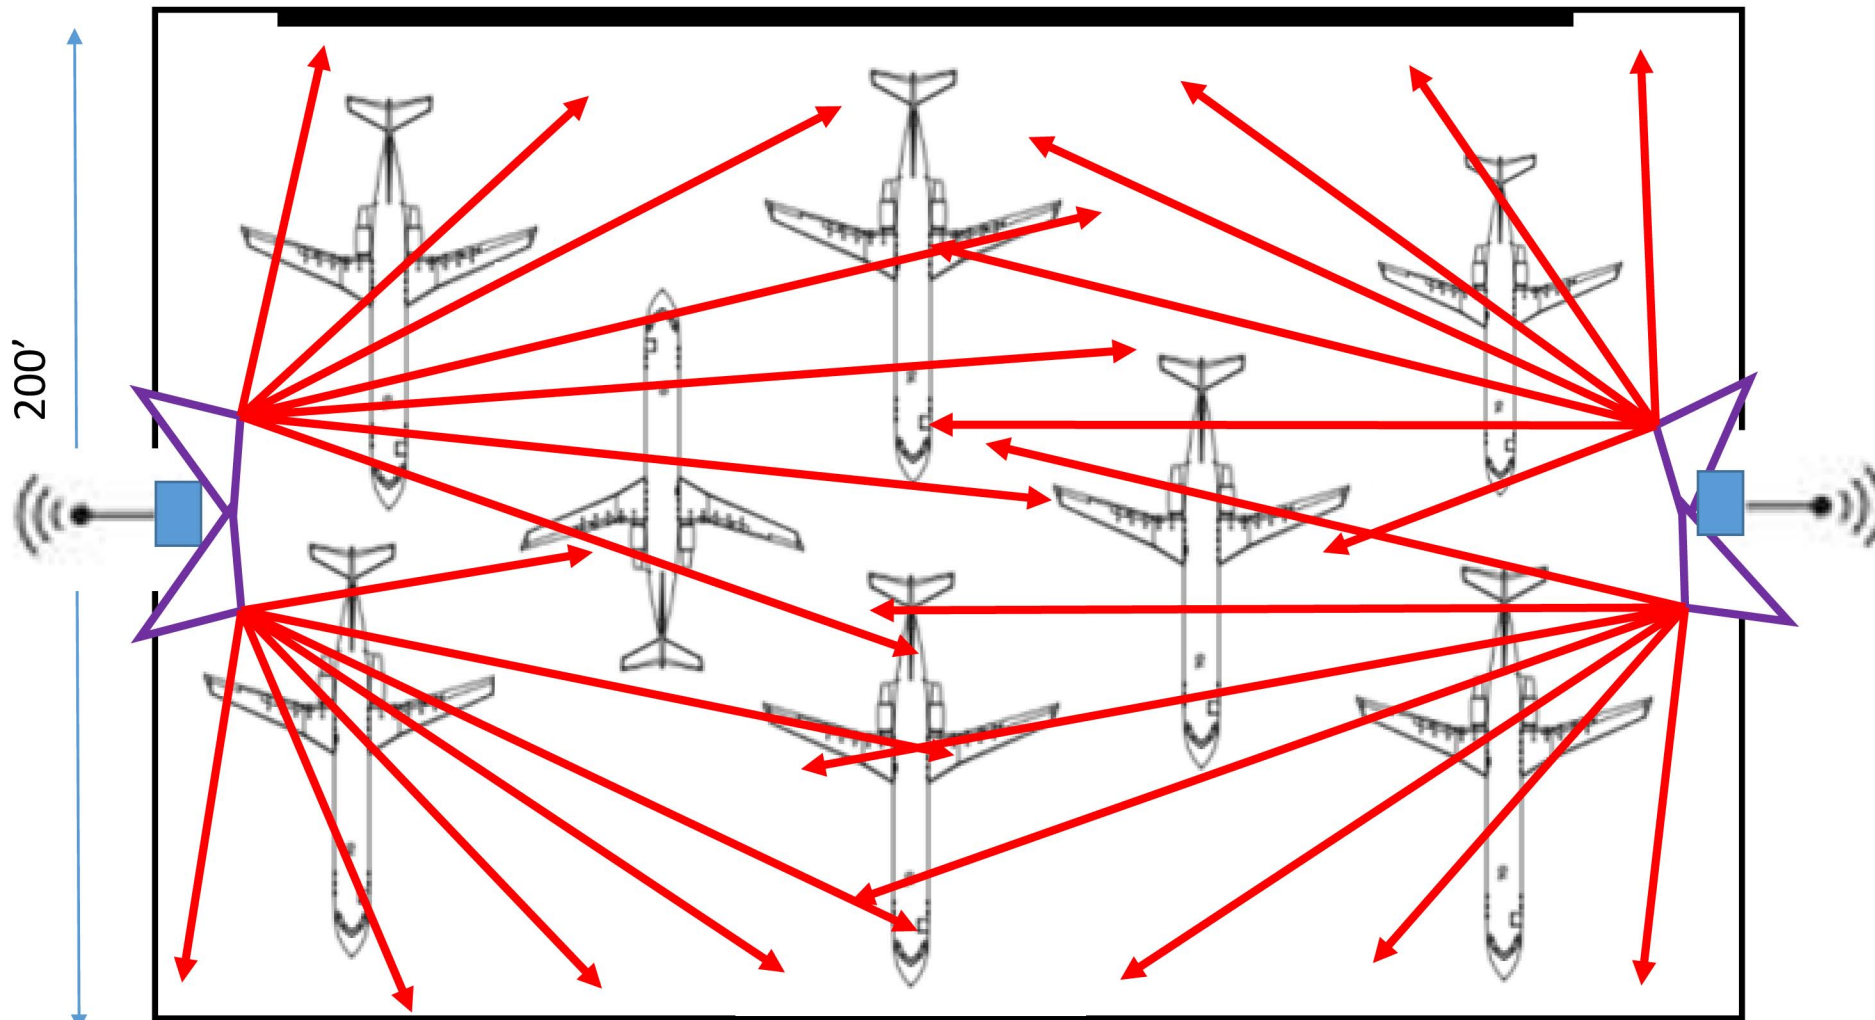

Skywest OKC Hanger

300'

Front

200'

Back

- (2) Repeaters: 
- (4) Internal Antennas
- (2) External Antennas

*50 ft. LMR-400 cable connects Amplifiers to External Antennas