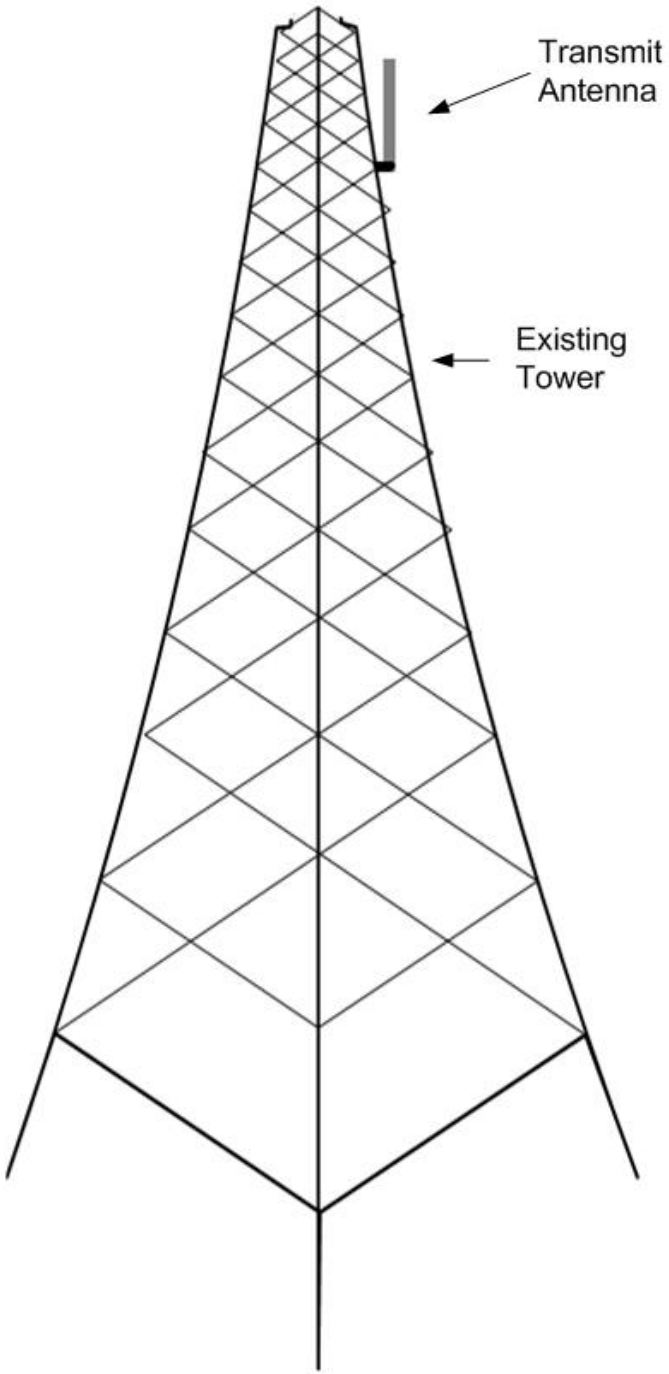

Sirius Satellite Radio Site #2787
Tower Profile Sketch

Ground to tip of antenna = 90 ft (27.4 m)

Date: 12/11/2007