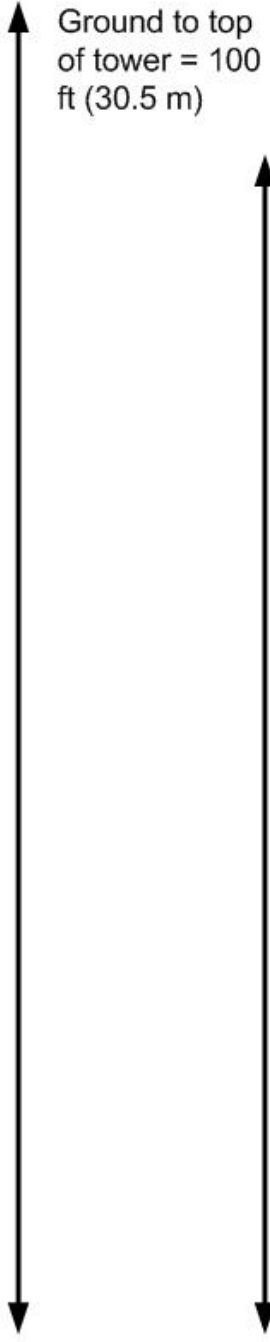

Sirius Satellite Radio Site #2787
Tower Profile Sketch

Ground to tip of antenna = 90 ft (27.4 m)

Date: 12/11/2007