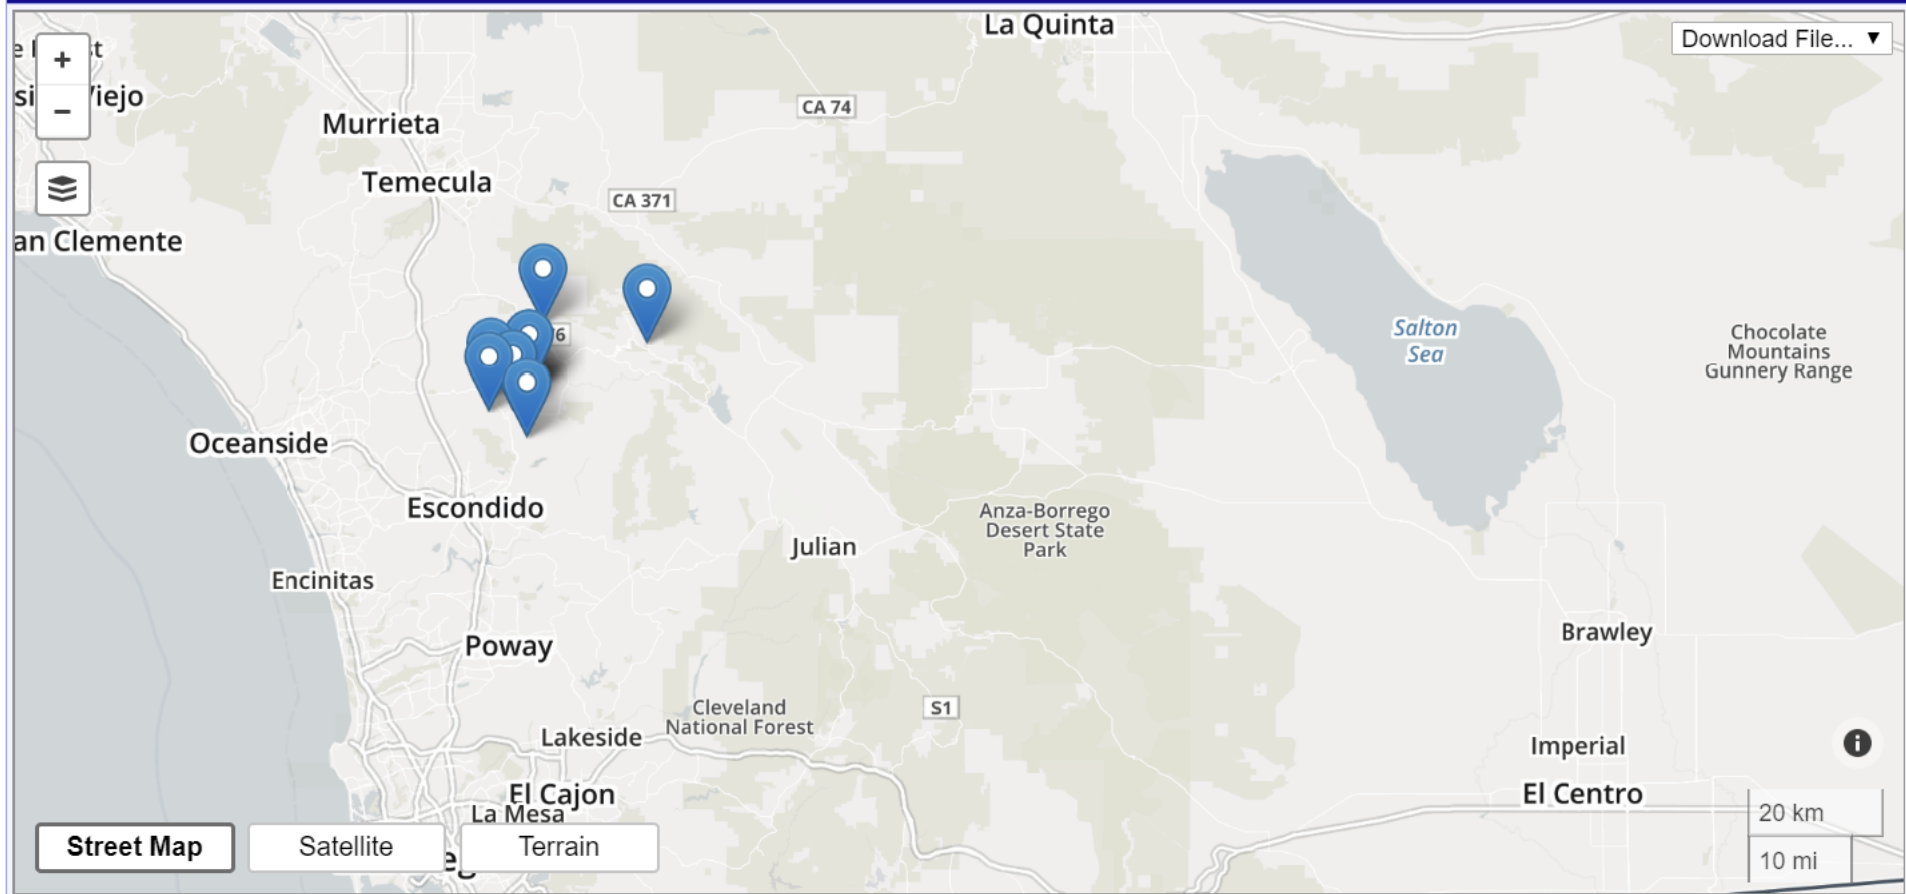

Locations Summary

[New Search](#) [Return to Results](#) [Printable Page](#) [Reference Copy](#)

- MAIN
- ADMIN
- LOCATIONS
- **MAP**

Call Sign	WQOM409	Radio Service	NN - 3650-3700 MHz

License Geography

Please Note: Location types of "Other" will not display on the map. Please refer to the Location Tab.