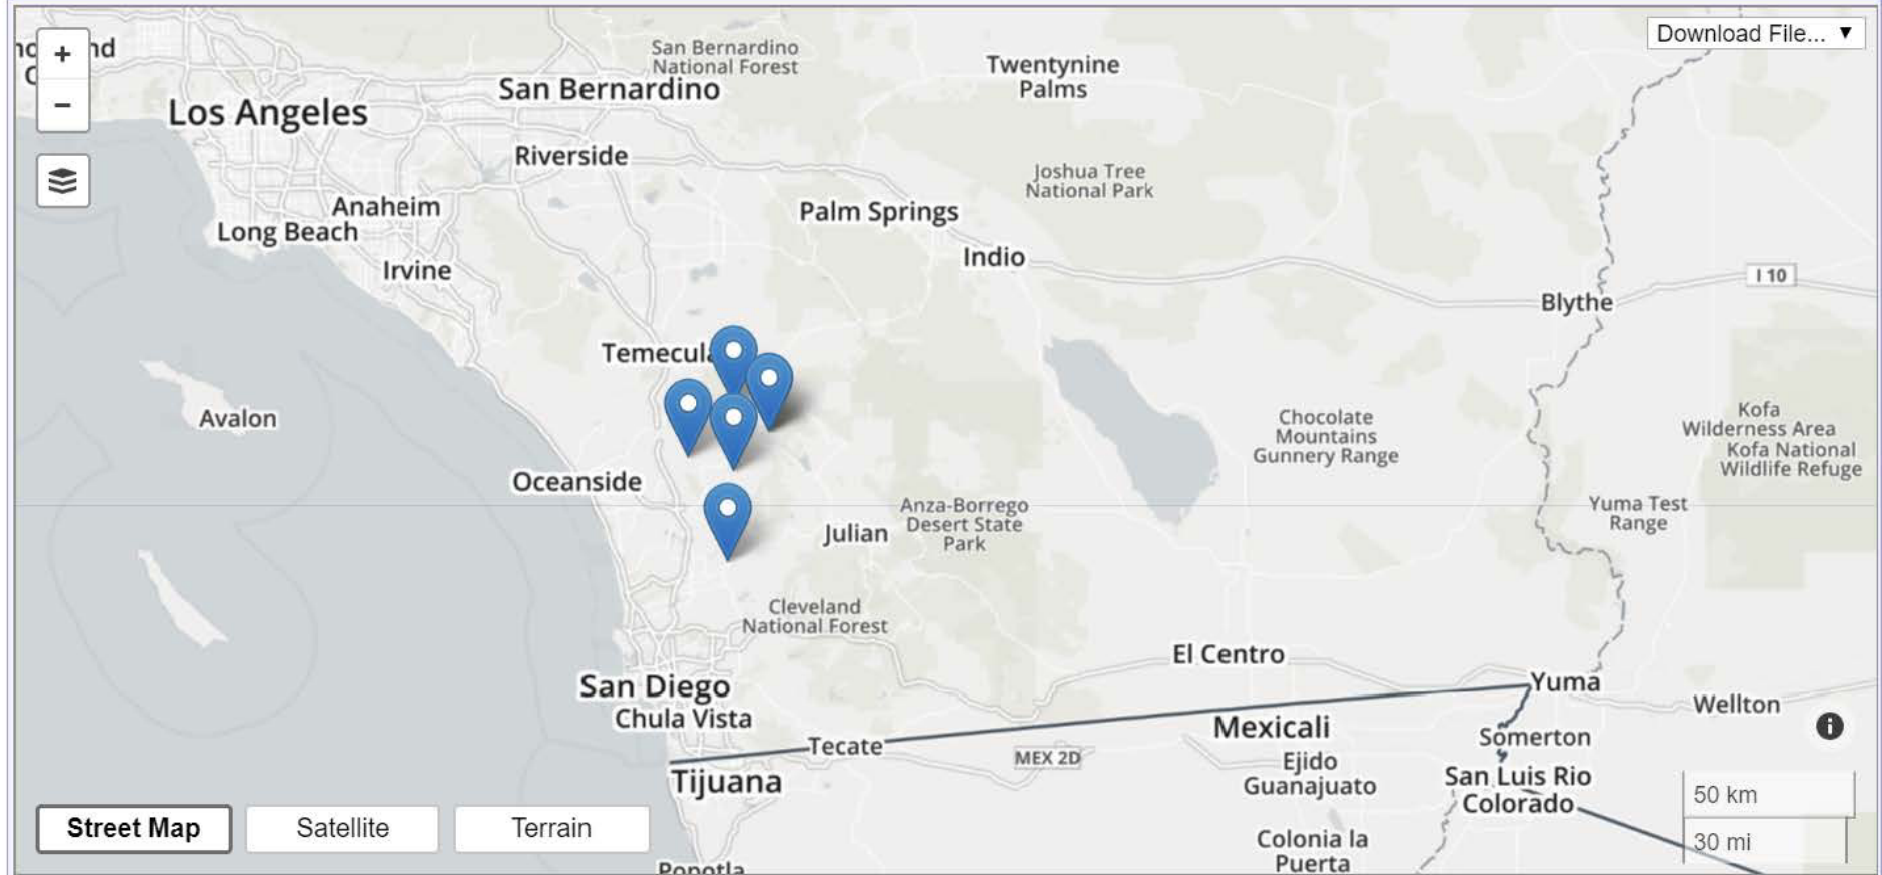

MAIN **ADMIN** **LOCATIONS** **MAP**

Call Sign: WQLG569 Radio Service: NN - 3650-3700 MHz

License Geography

Locations Summary

[New Search](#) [Return to Results](#) [Printable Page](#) [Reference Copy](#)

- MAIN
- ADMIN
- LOCATIONS
- MAP**

Call Sign	WQOM409	Radio Service	NN - 3650-3700 MHz
-----------	---------	---------------	--------------------

License Geography

Please Note: Location types of "Other" will not display on the map. Please refer to the Location Tab.

Locations Summary

[New Search](#) [Return to Results](#) [Printable Page](#) [Reference Copy](#)

MAIN	ADMIN	LOCATIONS	MAP
Call Sign	WQOQ333	Radio Service	NN - 3650-3700 MHz

License Geography

Please Note: Location types of "Other" will not display on the map. Please refer to the Location Tab.