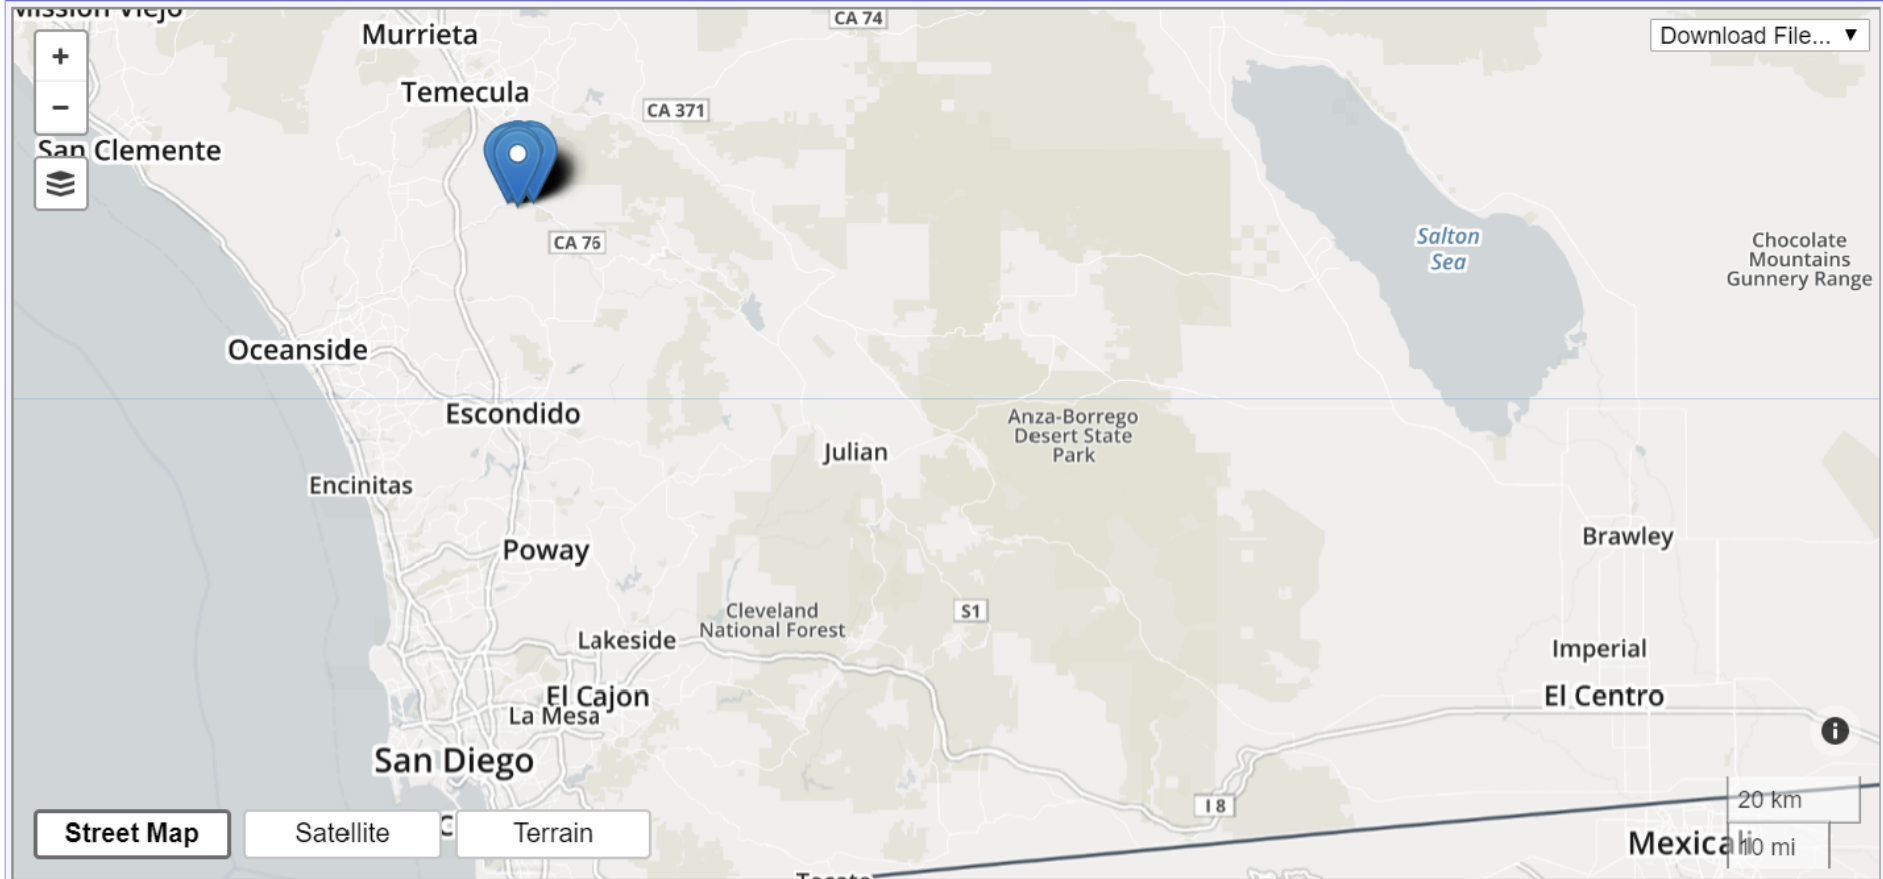

- MAIN
- ADMIN
- LOCATIONS
- MAP**

Call Sign	WQOT227	Radio Service	NN - 3650-3700 MHz
-----------	---------	---------------	--------------------

License Geography

Please Note: Location types of "Other" will not display on the map. Please refer to the Location Tab.

License Geography

Please Note: Location types of "Other" will not display on the map. Please refer to the Location Tab.