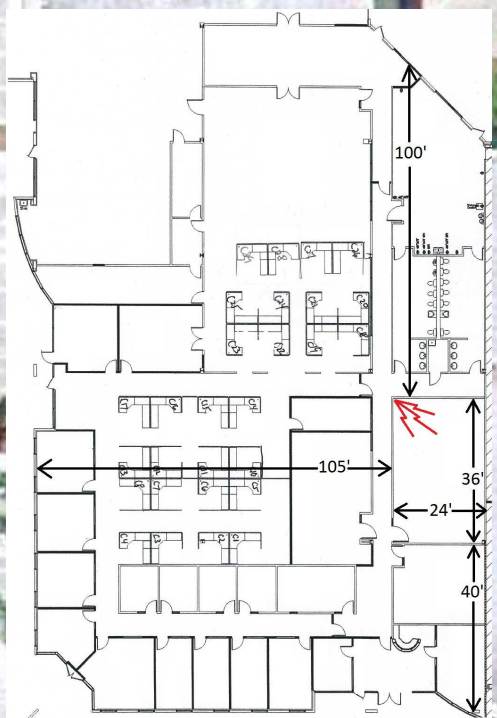

2602 Challenger Tech Ct, Orlando, FL 32826

© 2010 Europa Technologies  
© 2010 Google  
© SPOT IMAGE

Google

Imagery Date: May 2, 2010

28°34'31.35" N 81°12'08.54" W elev 82 ft

Eye alt 523 ft