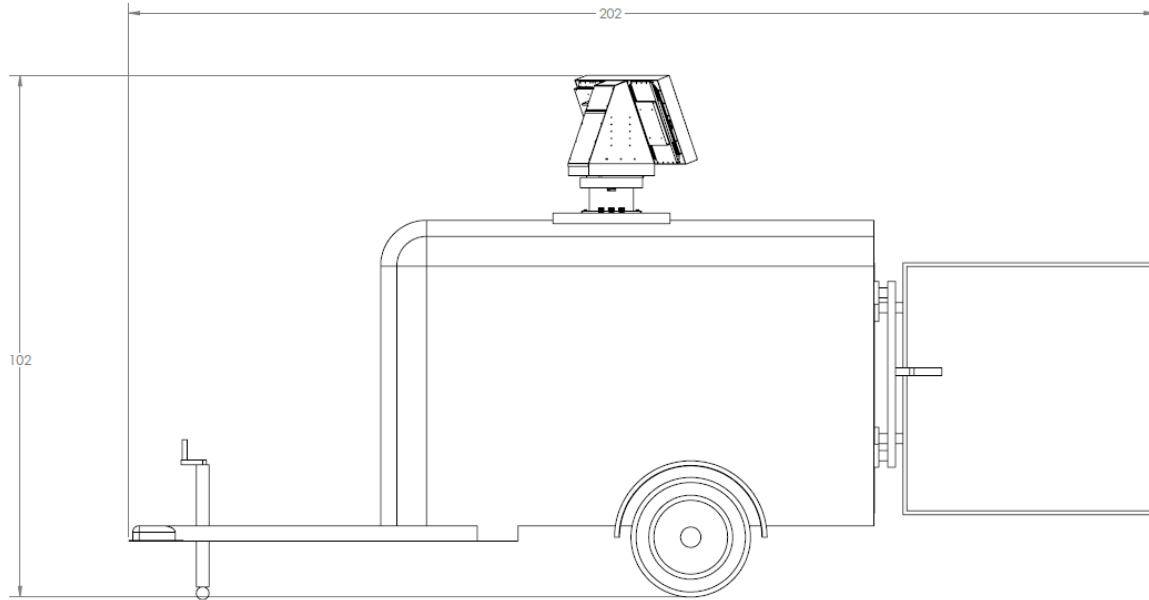

Antenna Sketch Exhibit

The system will be mounted within a small trailer as sketched below.

The height from ground to top of array is 102 inches or 2.6 meters.