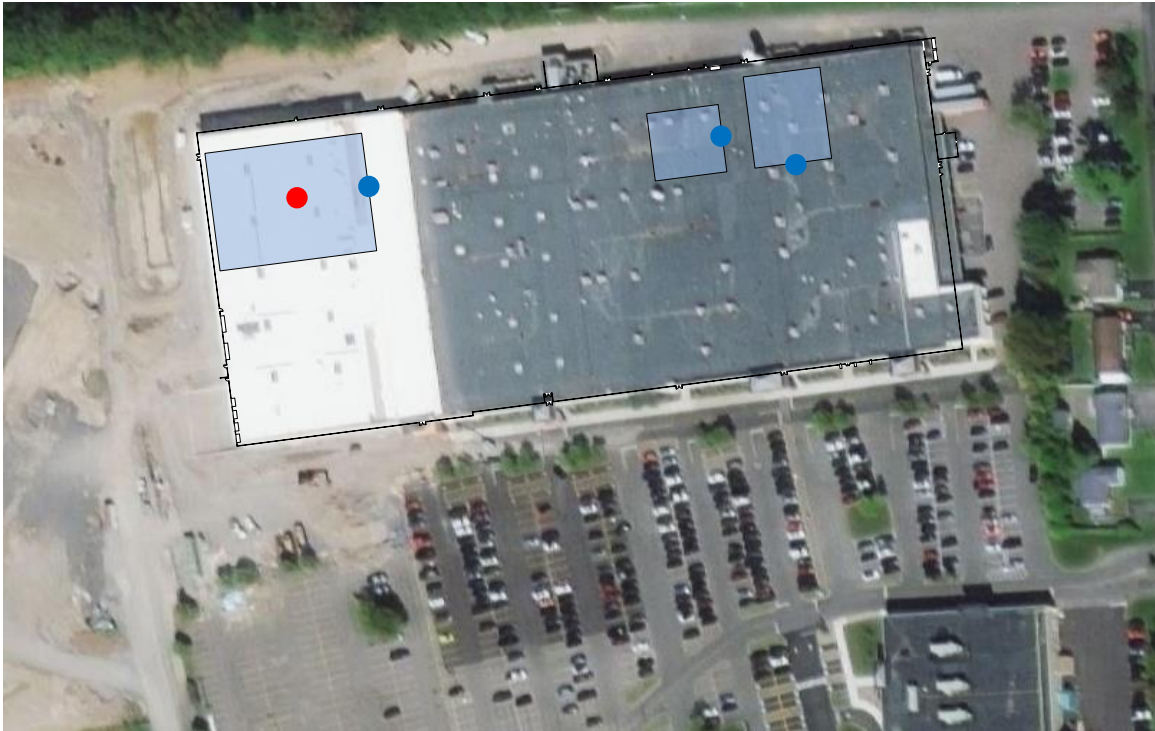

Exhibit 2

GPS Re-Radiator Locations for SRCTec, LLC

FCC File Number: 0818-EX-CN-2020

SRCTec, LLC. GPS Re-radiator Location Syracuse, N.Y.

**Outdoor
Receive Antenna**
43° 7'43"N
76° 7'3"W
423 Ft Elevation

**Indoor re-radiating
antennas** mounted
on ceiling

This side of the building facing Syracuse Intl. Airport

Key

-  Indoor GPS Service Areas
-  GPS Receive Antenna
-  Indoor GPS Re-radiating Antennas

SRCTec

Distance to Nearest Runway