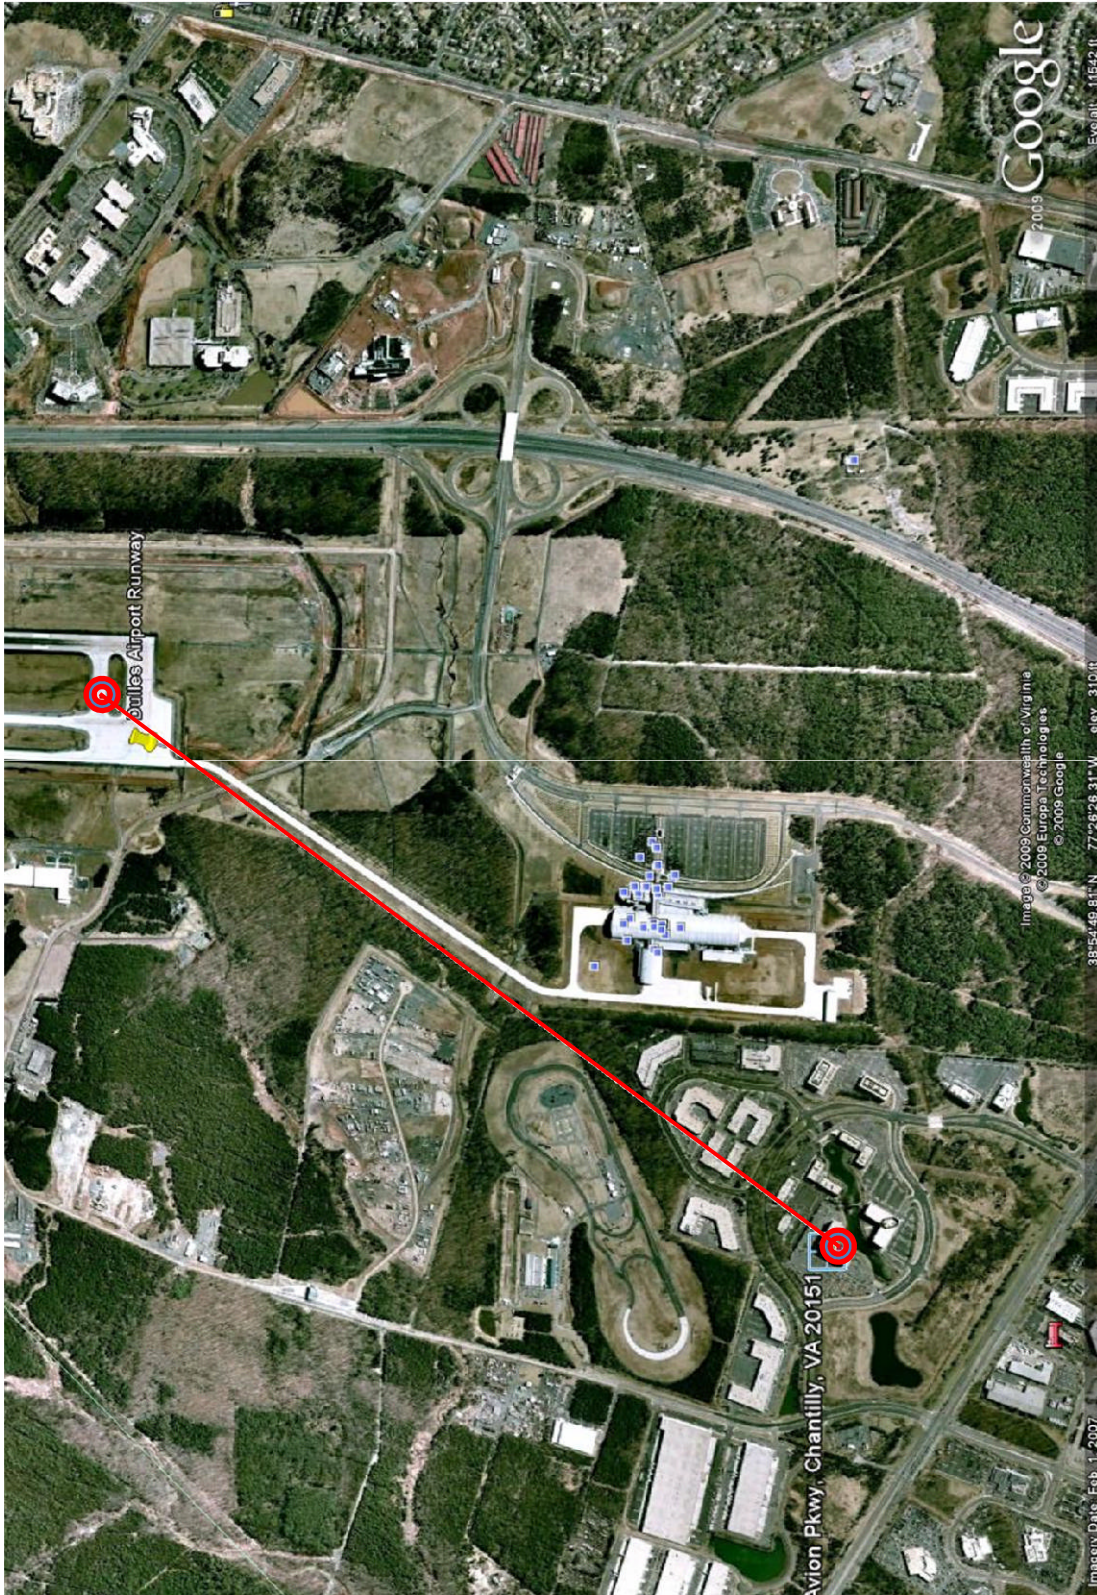

Attachment 3

File Number: 0477-EX-PL-2009

Line of sight distance to Dulles Airport Runway: 2.37km