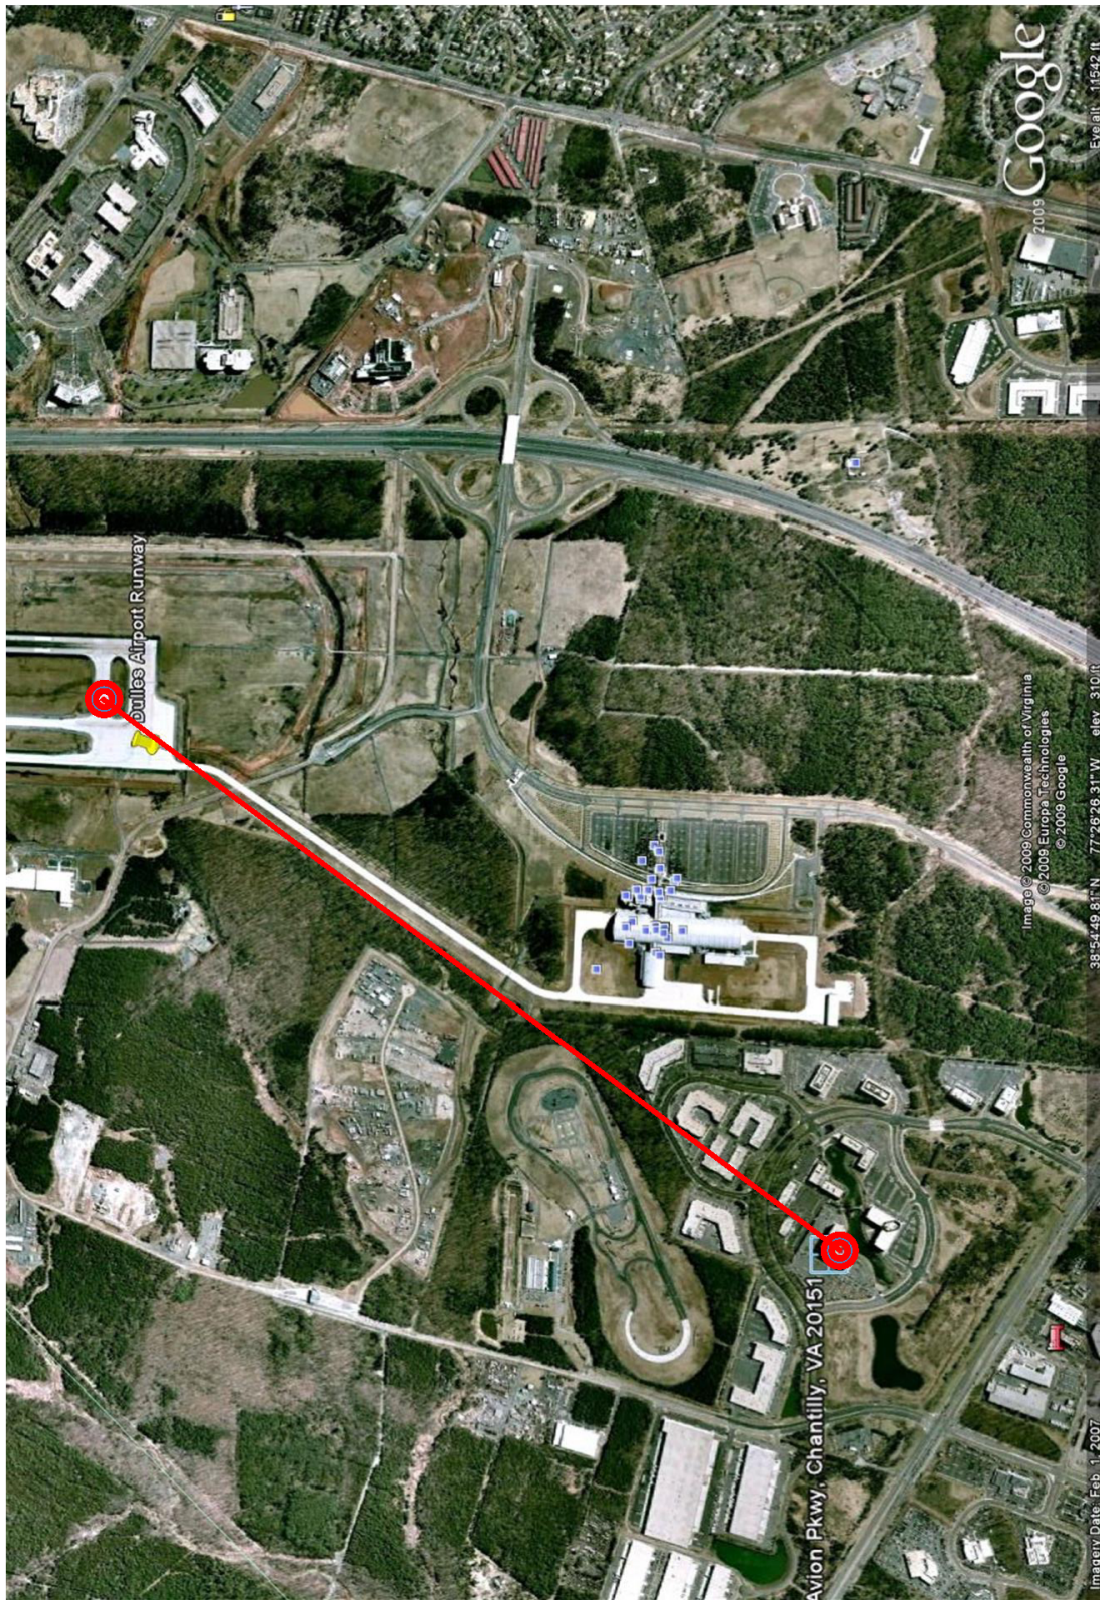

Exhibit 3

FCC File Number: 0157-EX-CM-2017

Line of sight distance to Dulles Airport Runway: 2.37km