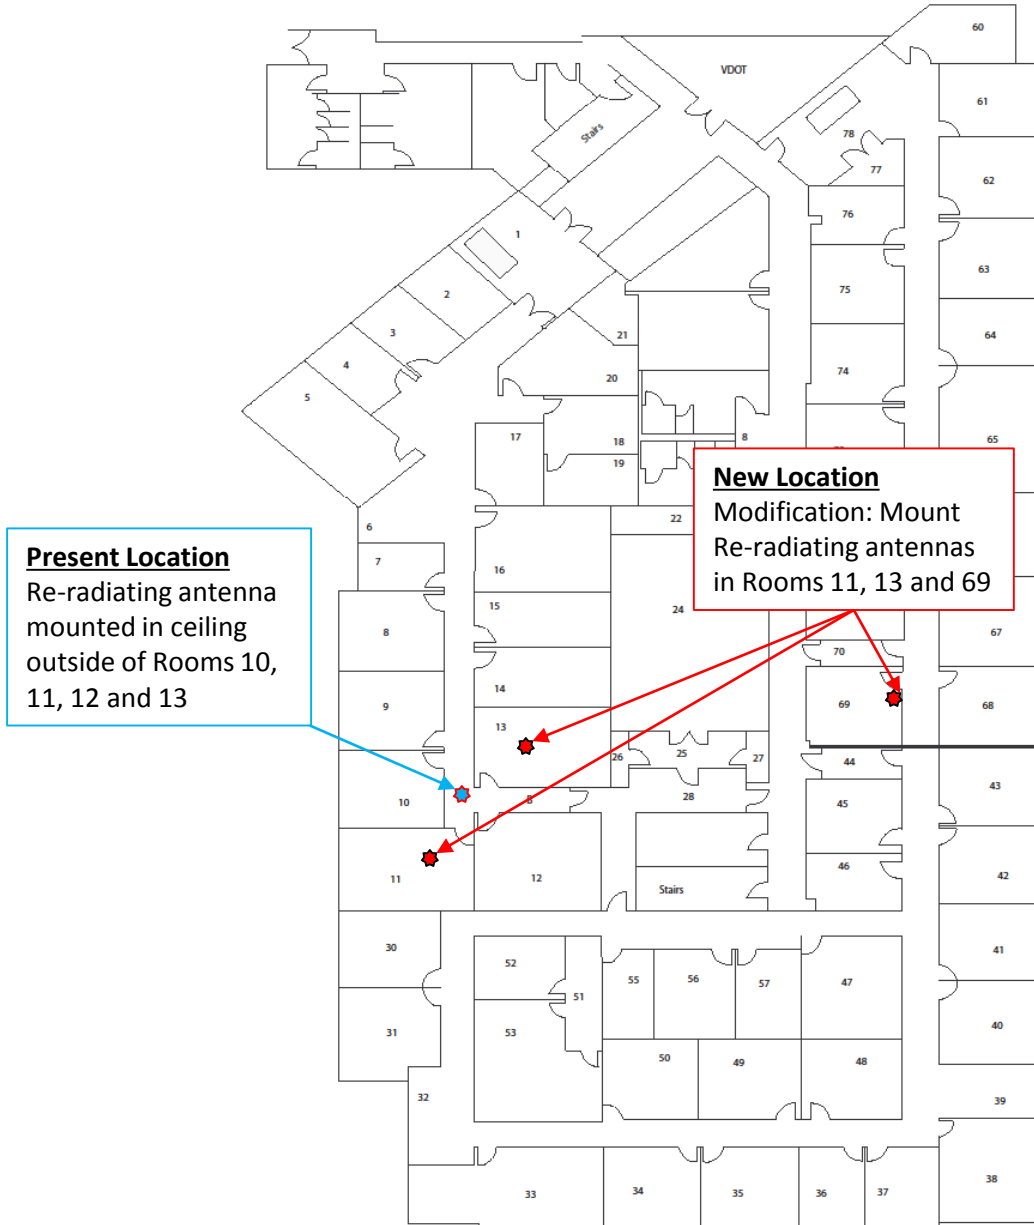

Exhibit 2

FCC File Number: 0157-EX-CM-2017

This side of the building facing Dulles Airport

14685 Avion Parkway, Suite 410
Chantilly, VA 20151, 4th floor