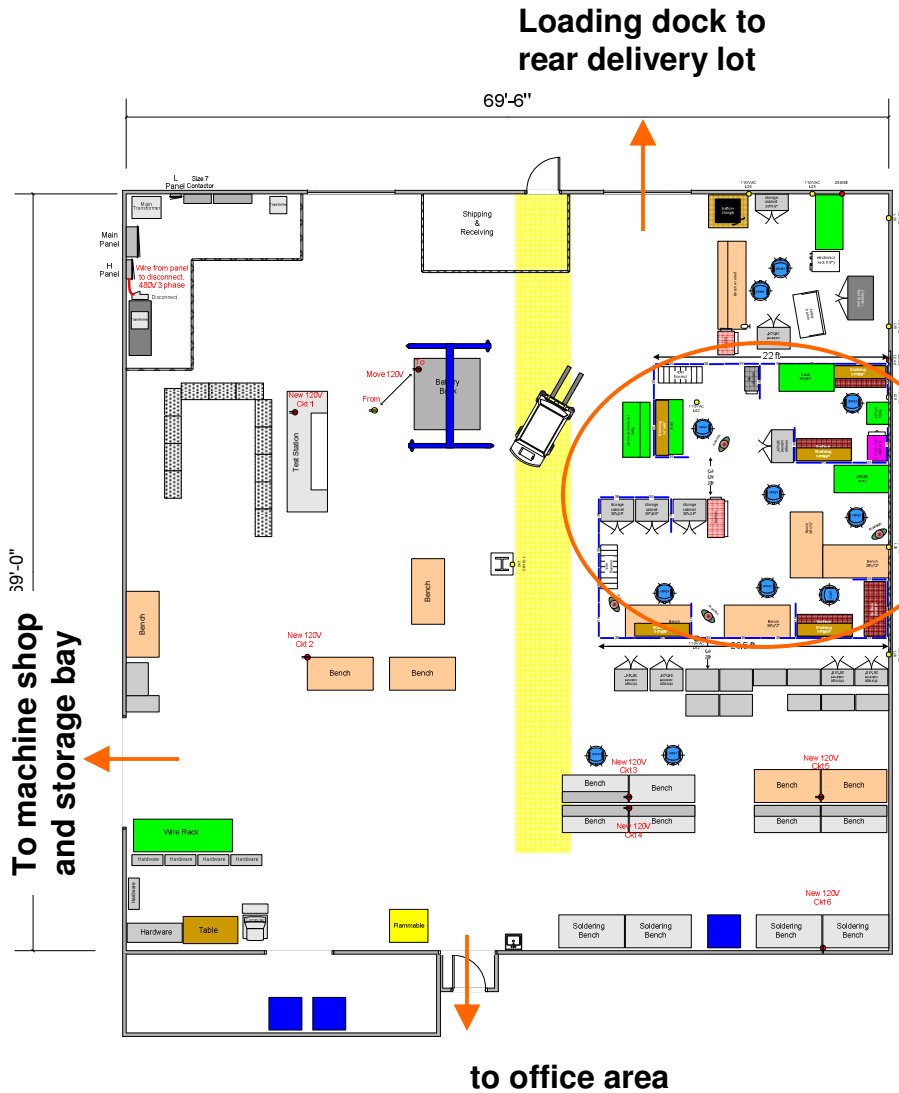

SAIC High Bay Laboratory Area & Surroundings

BVL, Manassas

24-Nov-08

***Brian Hilko
571-921-3073
hilkob@saic.com
Battleview Laboratory
Manassas, VA 20109***

General Lab Area

Plan to locate GPS receiver on roof above this area, bring cable in through exterior wall, and mount electronics on wall directly above assembly area.

Assembly/test area

Exterior wall

Exterior Area

Back lot viewed from rear delivery door.

Planned location of antenna and wall penetration to internal lab area.

Rear delivery doors.

Rear of facility viewed from back lot.

Interior View - General Lab Area

Interior view looking towards rear of lab area. Roll-up door and entry way exit to rear delivery lot.

Planned location of exterior wall penetration for GPS cable connection to interior of facility

Engineer area enclosed in "cubicle style walls"

High Bay GPS Location

Google Earth - Edit Placemark

Name:

Latitude:

Longitude:

Description

10110 Battleview Pkwy, Manassas, VA 20109