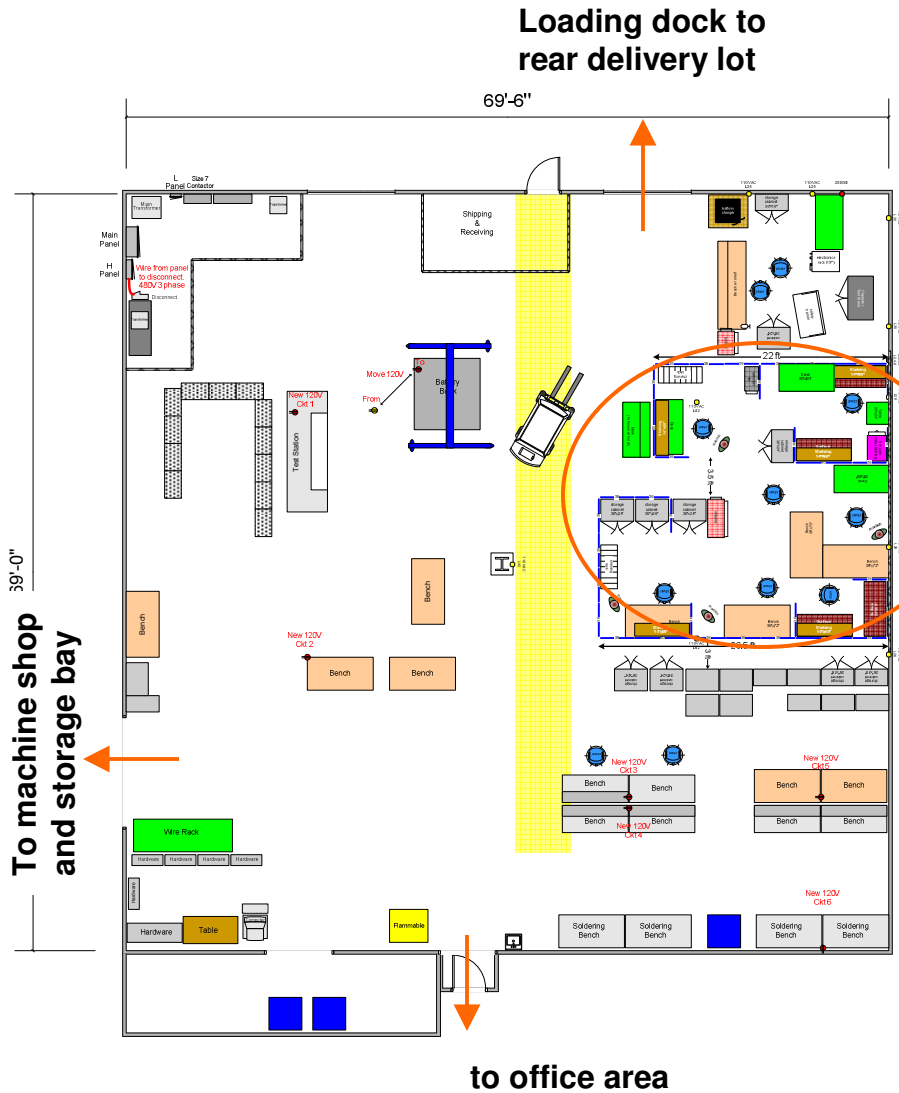

SAIC High Bay Laboratory Area & Surroundings

BVL, Manassas

24-Nov-08

***Brian Hilko
571-921-3073
hilkob@saic.com
Battleview Laboratory
Manassas, VA 20109***

General Lab Area

Plan to locate GPS receiver on roof above this area, bring cable in through exterior wall, and mount electronics on wall directly above assembly area.

Assembly/test area

Exterior wall

To machine shop and storage bay

to office area

Exterior Area

Back lot viewed from rear delivery door.

Planned location of antenna and wall penetration to internal lab area.

Rear delivery doors.

Rear of facility viewed from back lot.

Interior View - General Lab Area

Interior view looking towards rear of lab area. Roll-up door and entry way exit to rear delivery lot.

Planned location of exterior wall penetration for GPS cable connection to interior of facility

Engineer area enclosed in "cubicle style walls"

High Bay GPS Location