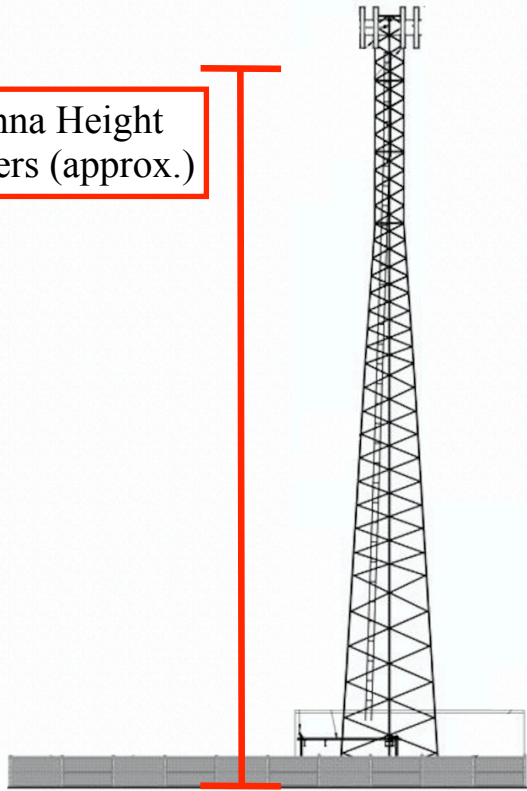

Partial Cell Tower
37 Meters (approx.)

Note - The Groveton cell tower is approximately 58 meters tall. This is an image of the Groveton cell tower during construction, when the tower was approximately 37 meters. The antenna will be located at 52 meters (approx).

Groveton Antenna Drawing (partial)

Antenna Height
52 Meters (approx.)

Cell Tower
58 Meters (approx.)

Groveton Antenna Drawing, Parallel
Wireless Internal Rendering of Cell Tower

Cell Tower and
Antenna Height
58 Meters (approx.)