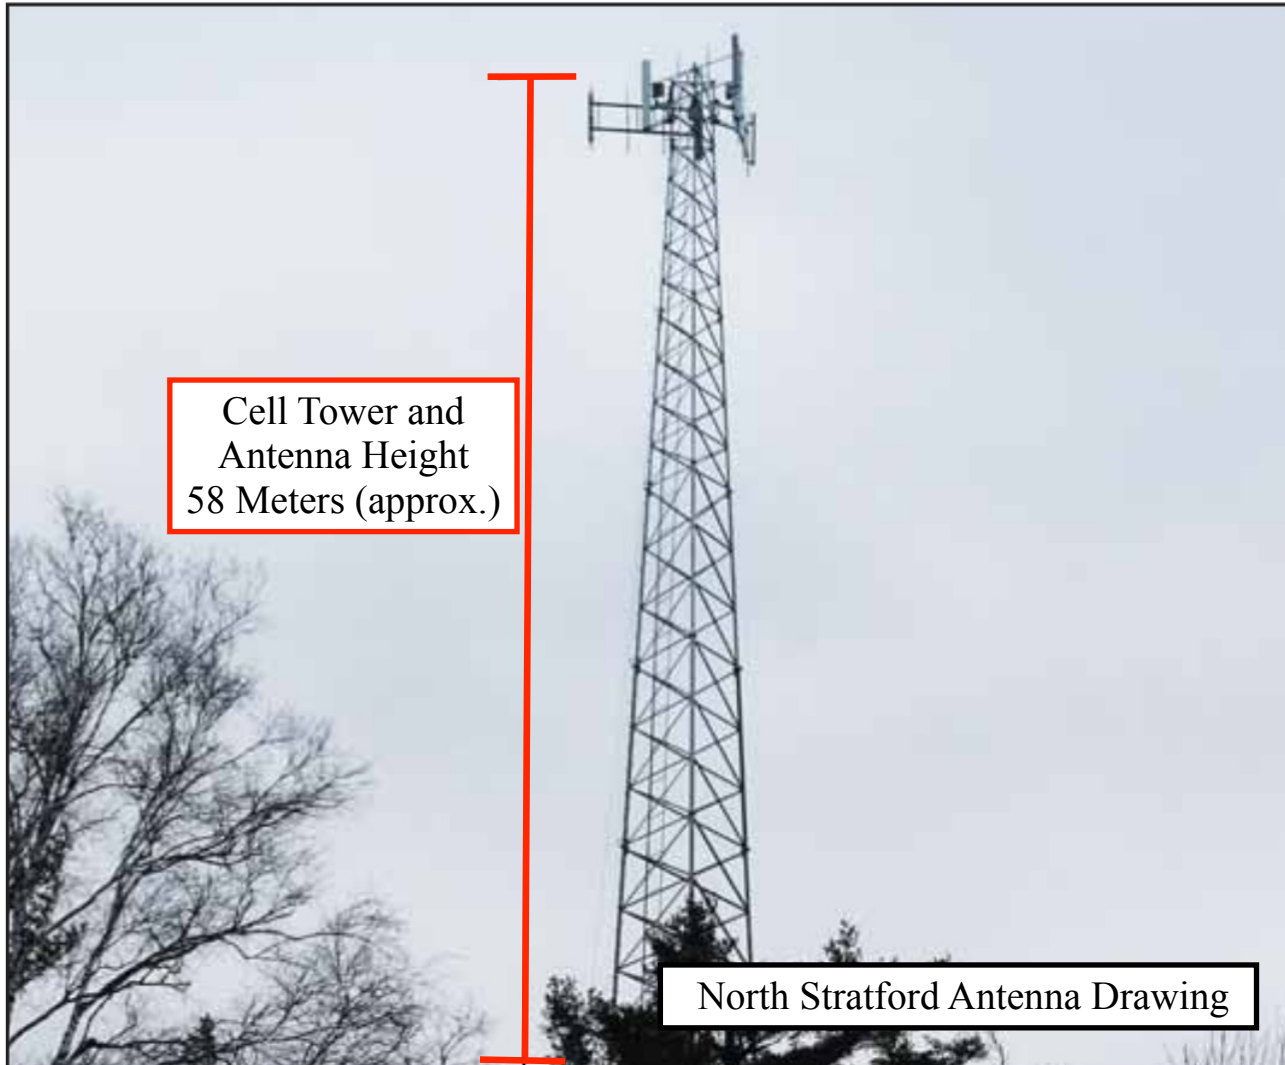

Partial Cell Tower
37 Meters (approx.)

Note - The Groveton cell tower is approximately 58 meters tall. This is an image of the Groveton cell tower during construction, when the tower was approximately 37 meters. The antenna will be located at 52 meters (approx).

Groveton Antenna Drawing (partial)

Antenna Height
52 Meters (approx.)

Cell Tower
58 Meters (approx.)

Groveton Antenna Drawing, Parallel
Wireless Internal Rendering of Cell Tower

Cell Tower and
Antenna Height
58 Meters (approx.)