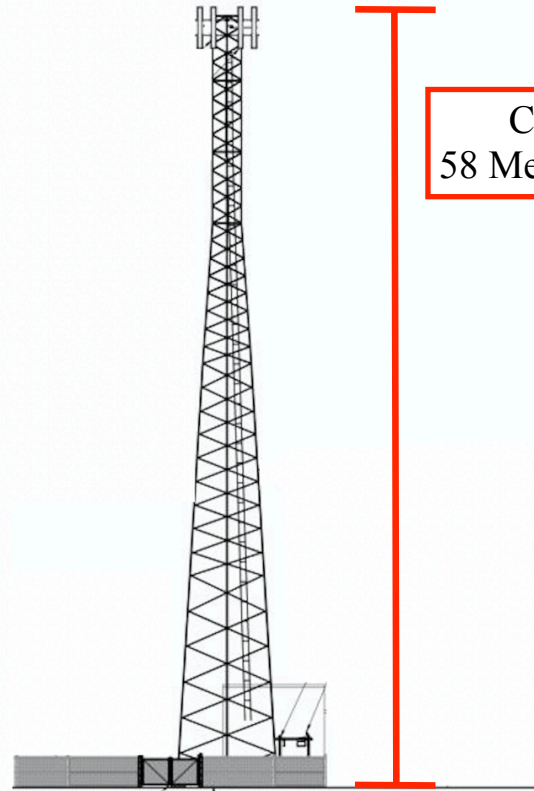

Partial Cell Tower
37 Meters (approx.)

Note - The Groveton cell tower is approximately 58 meters tall. This is an image of the Groveton cell tower during construction, when the tower was approximately 37 meters. The antenna will be located at 52 meters (approx).

Groveton Antenna Drawing (partial)

Antenna Height
52 Meters (approx.)

Cell Tower
58 Meters (approx.)

Groveton Antenna Drawing, Parallel
Wireless Internal Rendering of Cell Tower

Cell Tower and
Antenna Height
58 Meters (approx.)

North Stratford Antenna Drawing