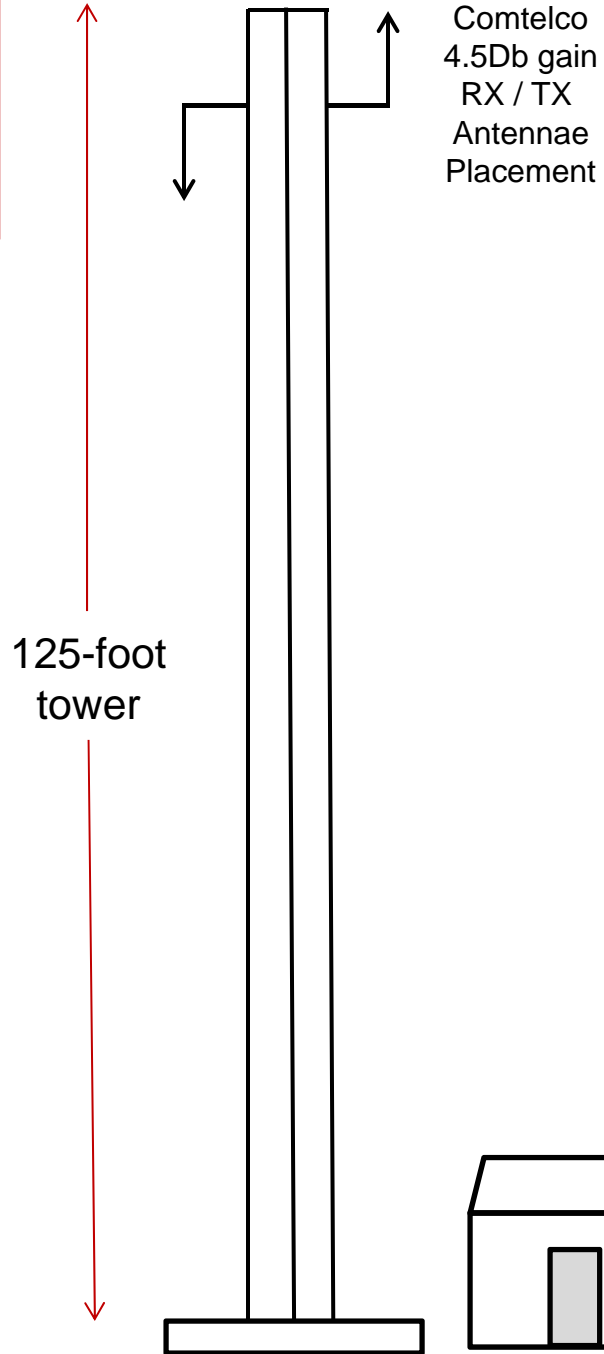

Sketch supporting FCC License
application 0696-EX-CN-2017
(FAA Sketch)
Chilocco Indian School Campus
36° 59' 16"N 97° 04' 07"W

Sketch supporting FCC License
application 0696-EX-CN-2016
(FAA Sketch)
Chilocco Indian School Campus
36° 59' 16"N 97° 04' 07"W

Comtelco
4.5Db gain
RX / TX
Antennae
Placement