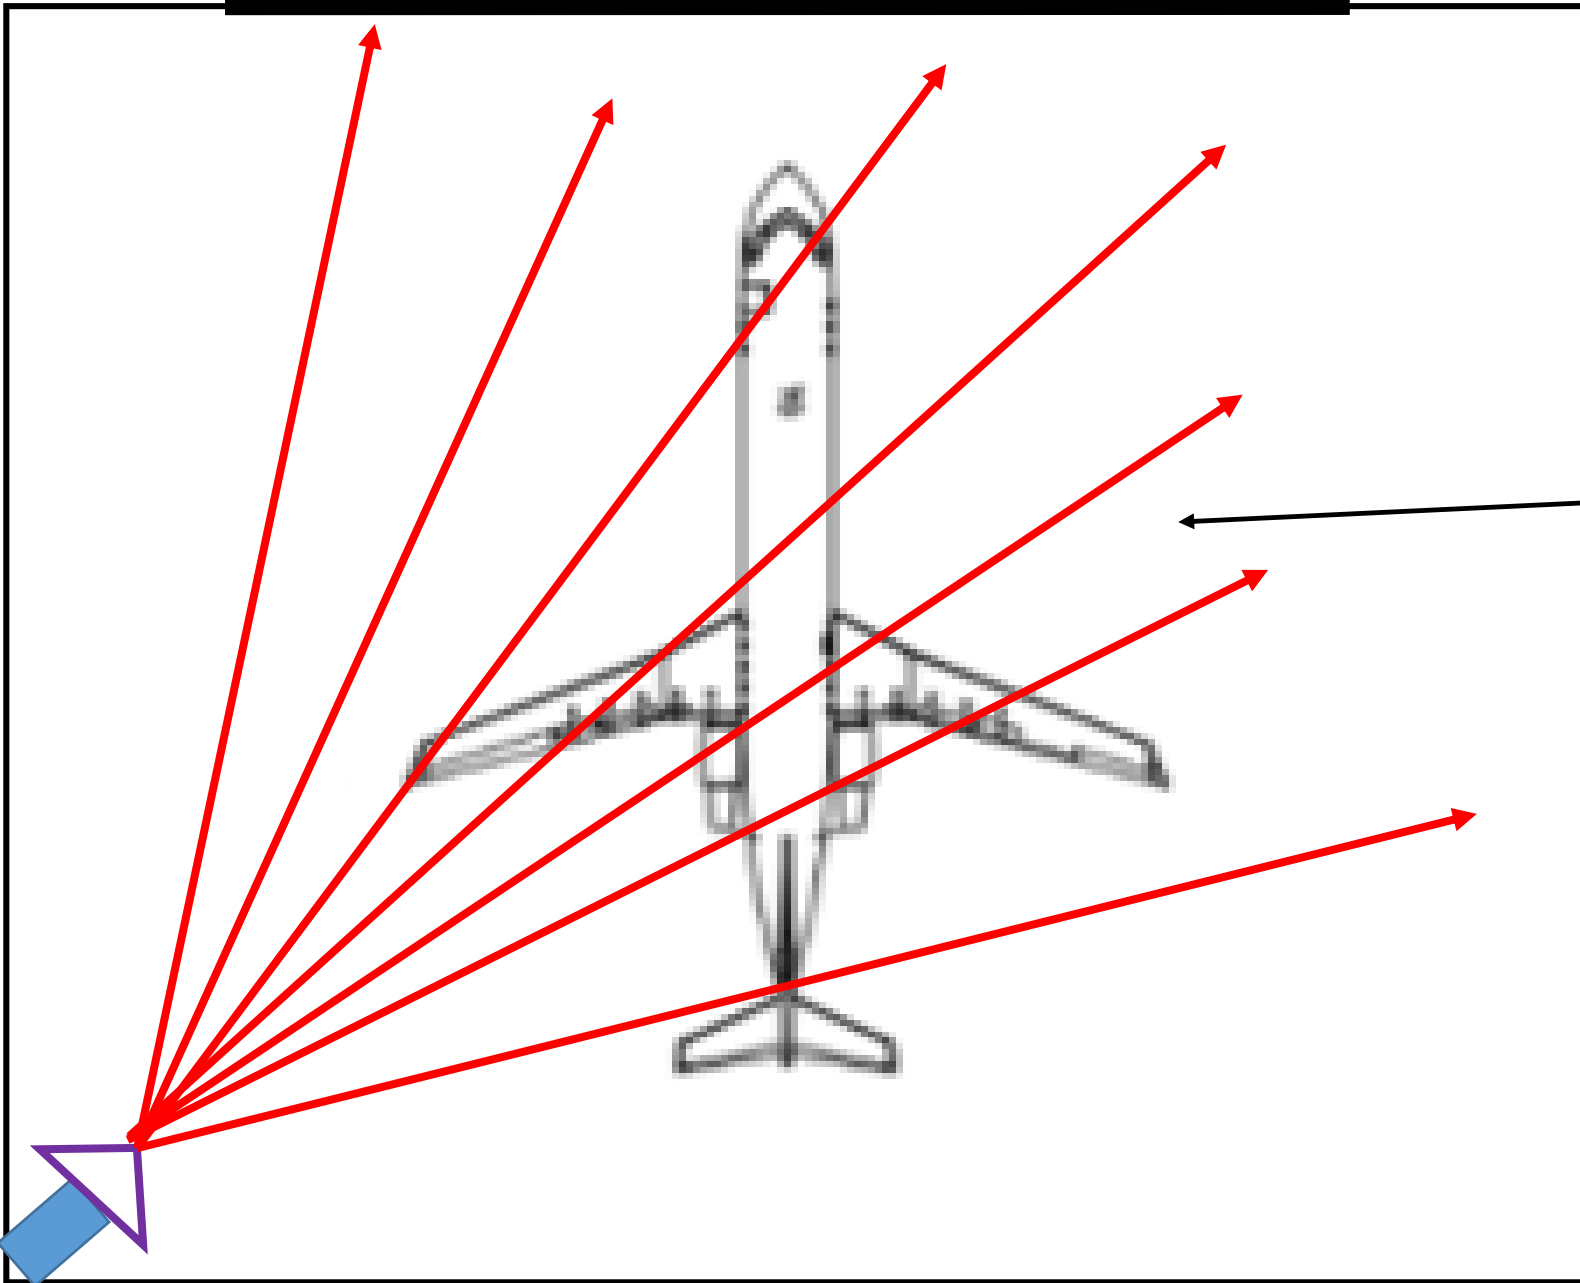

80'

Roof antenna location.

100 ft of LMR-240
connects repeater to
roof antenna

90'