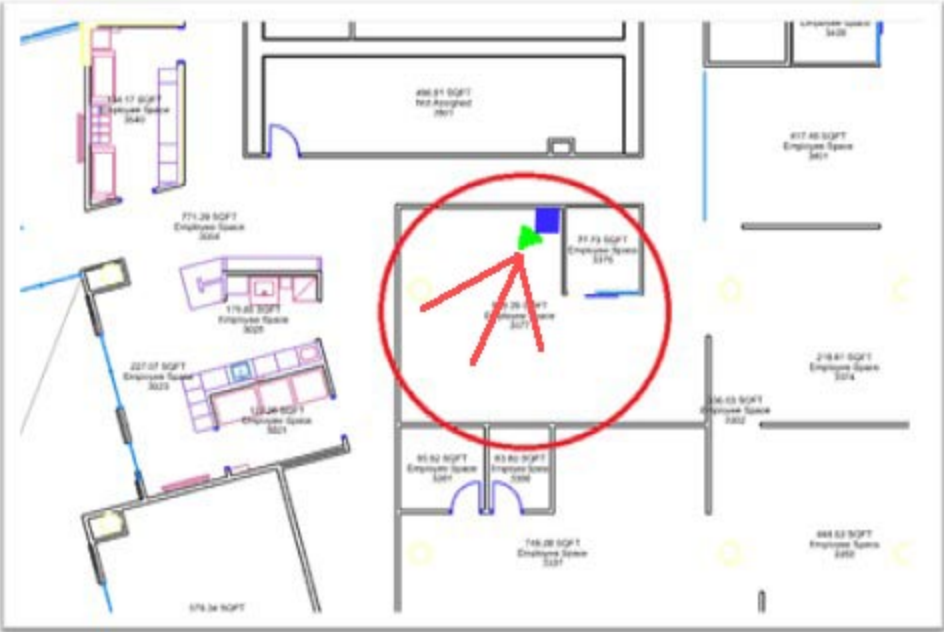

Studio C, Room 3305

External Antenna mounted on roof with 330 ft. of LMR-400