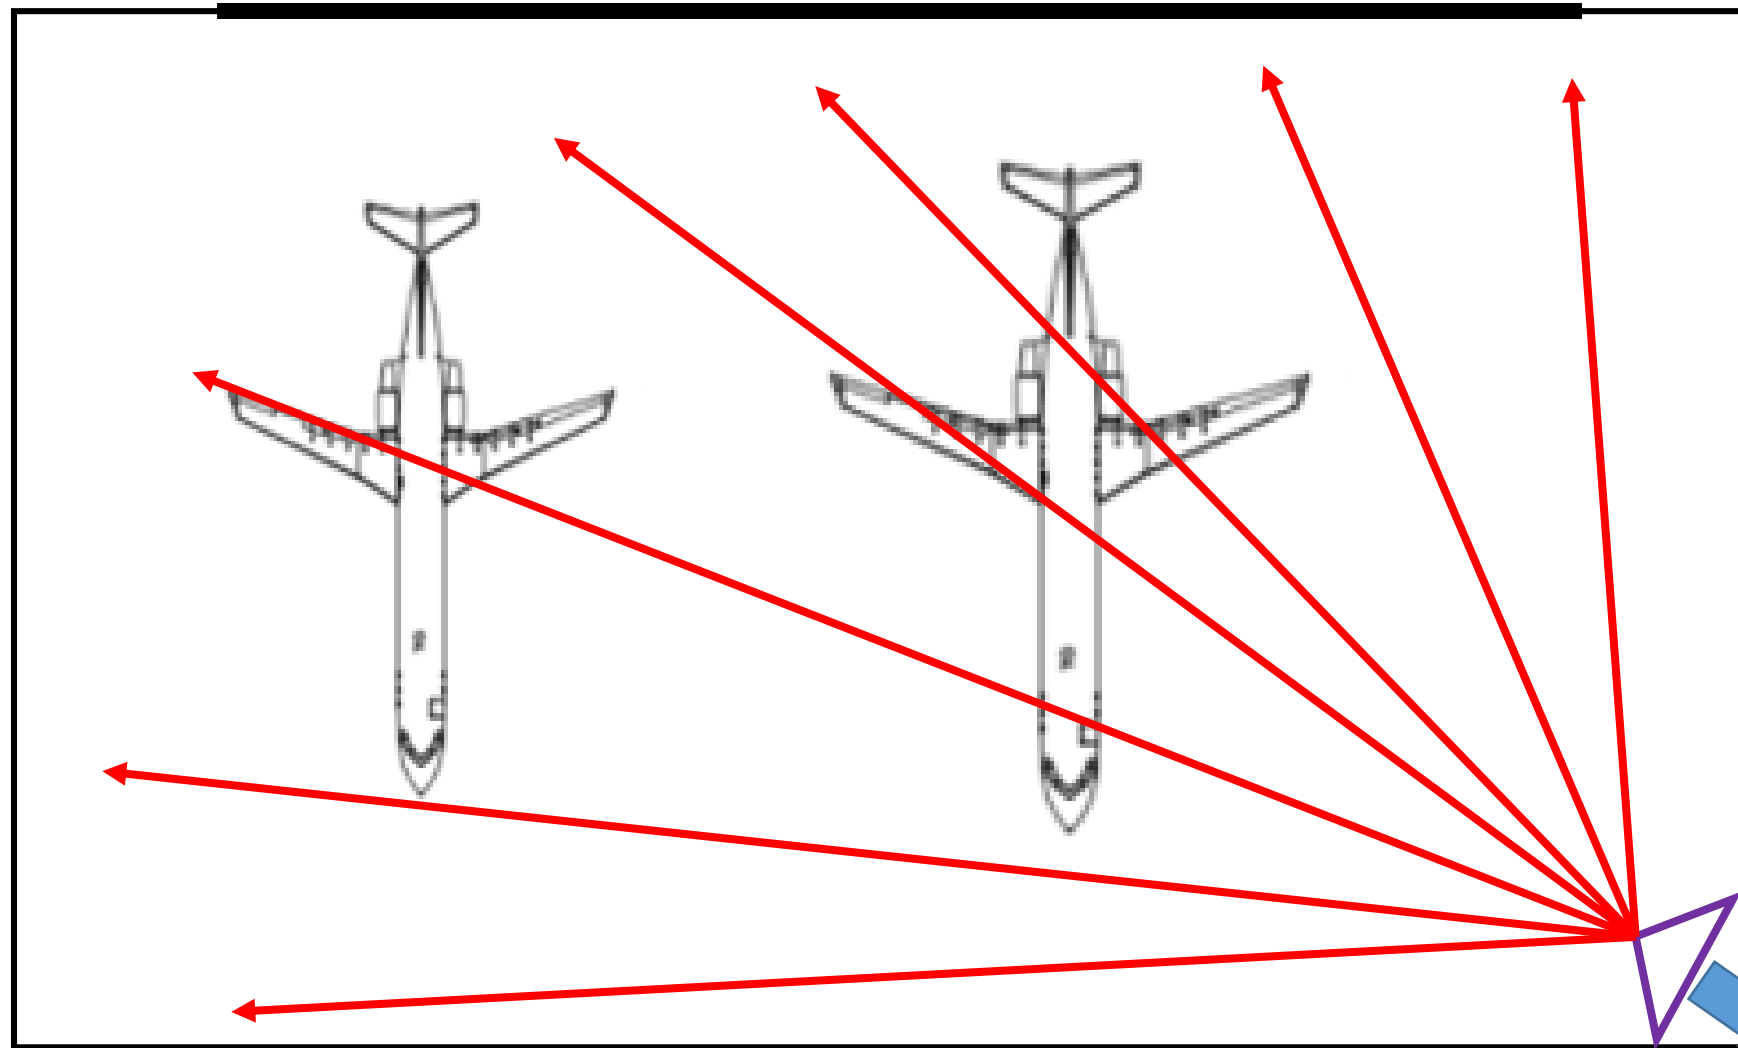

Front

60'

60'

Back

Ext Ant located
directly above
repeater

50 ft. LMR-400 cable connects Ext Ant
to Re-trans Ant